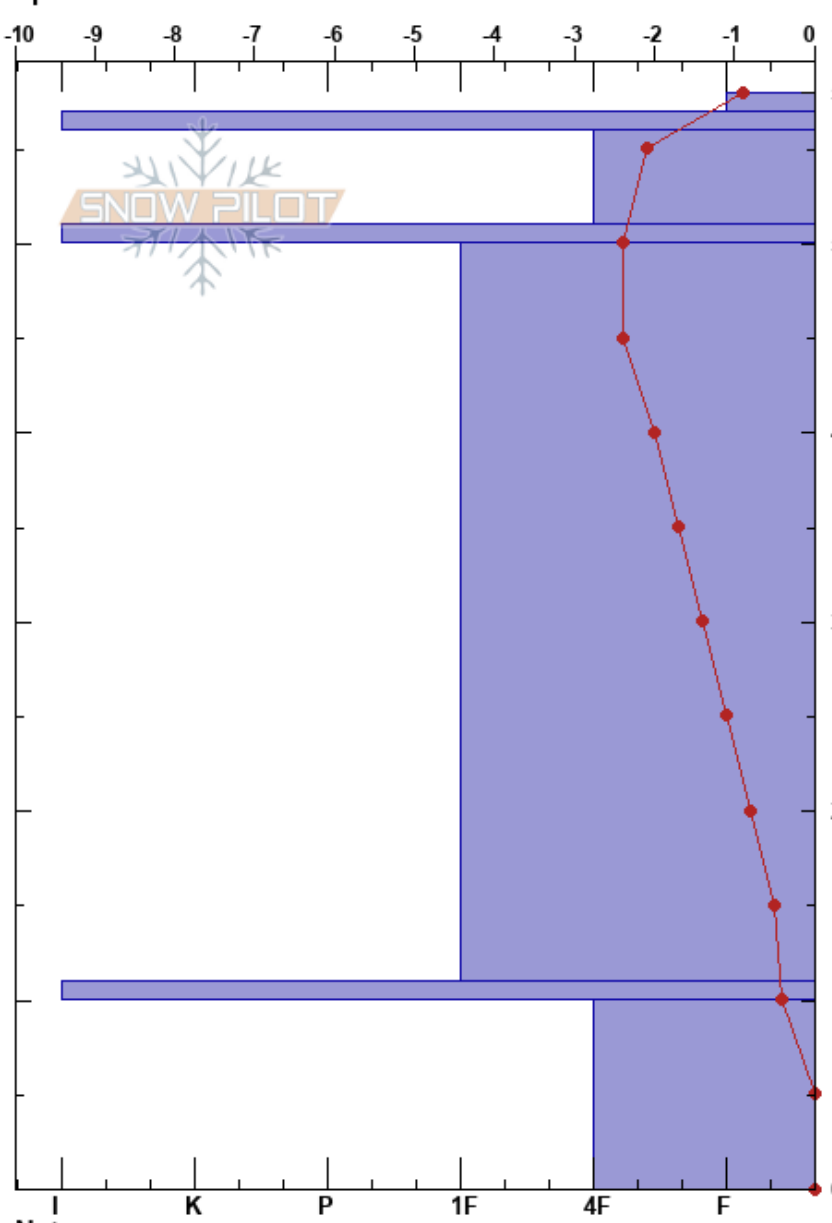

Ancient Forest
 Northern Rockies
 CA
 Elevation: 774 m
 Aspect:
 Specifics:

hadleigh thompson
 01/27/2017 - 12:45pm
 Co-ord: 53.77300N, -121.22900W
 Slope Angle: 0°
 Wind Loading:

Stability:
 Air Temperature: 0.3°C
 Sky Cover: BKN
 Precipitation: S1
 Wind: Calm

HS:58

Layer Notes:

Form	Crystal		Moisture	ρ kg/m ³	Stability tests & Layer comments
	Size				
∇ (/)	2.5		D		
■			D-M		
• (/)	1.5		D-M		
■					
•	1		D-M		
■					
• (⊖)	1.5		D-M		

Notes: