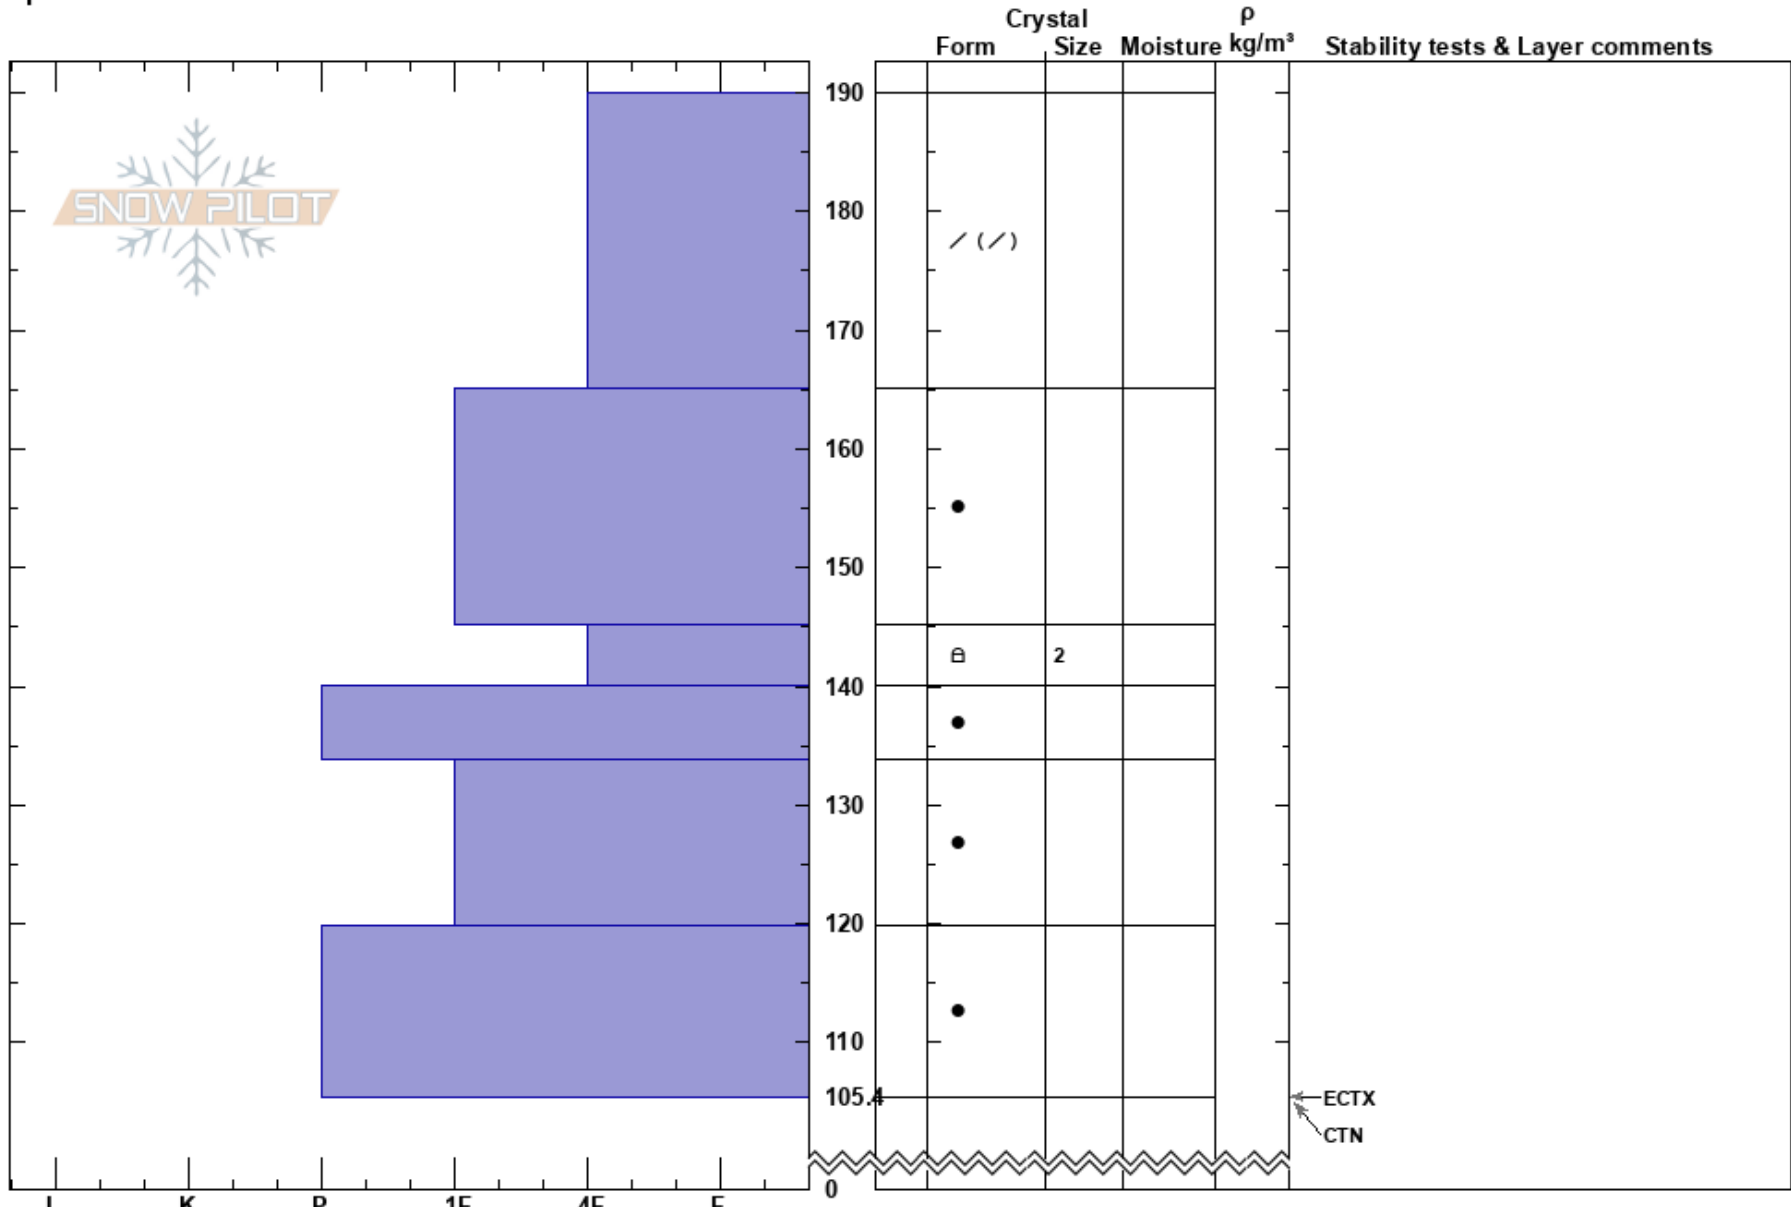

Trail Creek
 Central Wasatch
 UT
 Elevation: 10100 ft
 Aspect: NE
 Specifics:

john mletschnig
 03/10/2017 - 1:00pm
 Co-ord: 40.87147N, -110.69078E
 Slope Angle: 10°
 Wind Loading:

Stability: **HS: 190**
 Air Temperature: 145.2-140cm: Problematic layer
 Sky Cover: OVC
 Precipitation: NO
 Wind: W Moderate