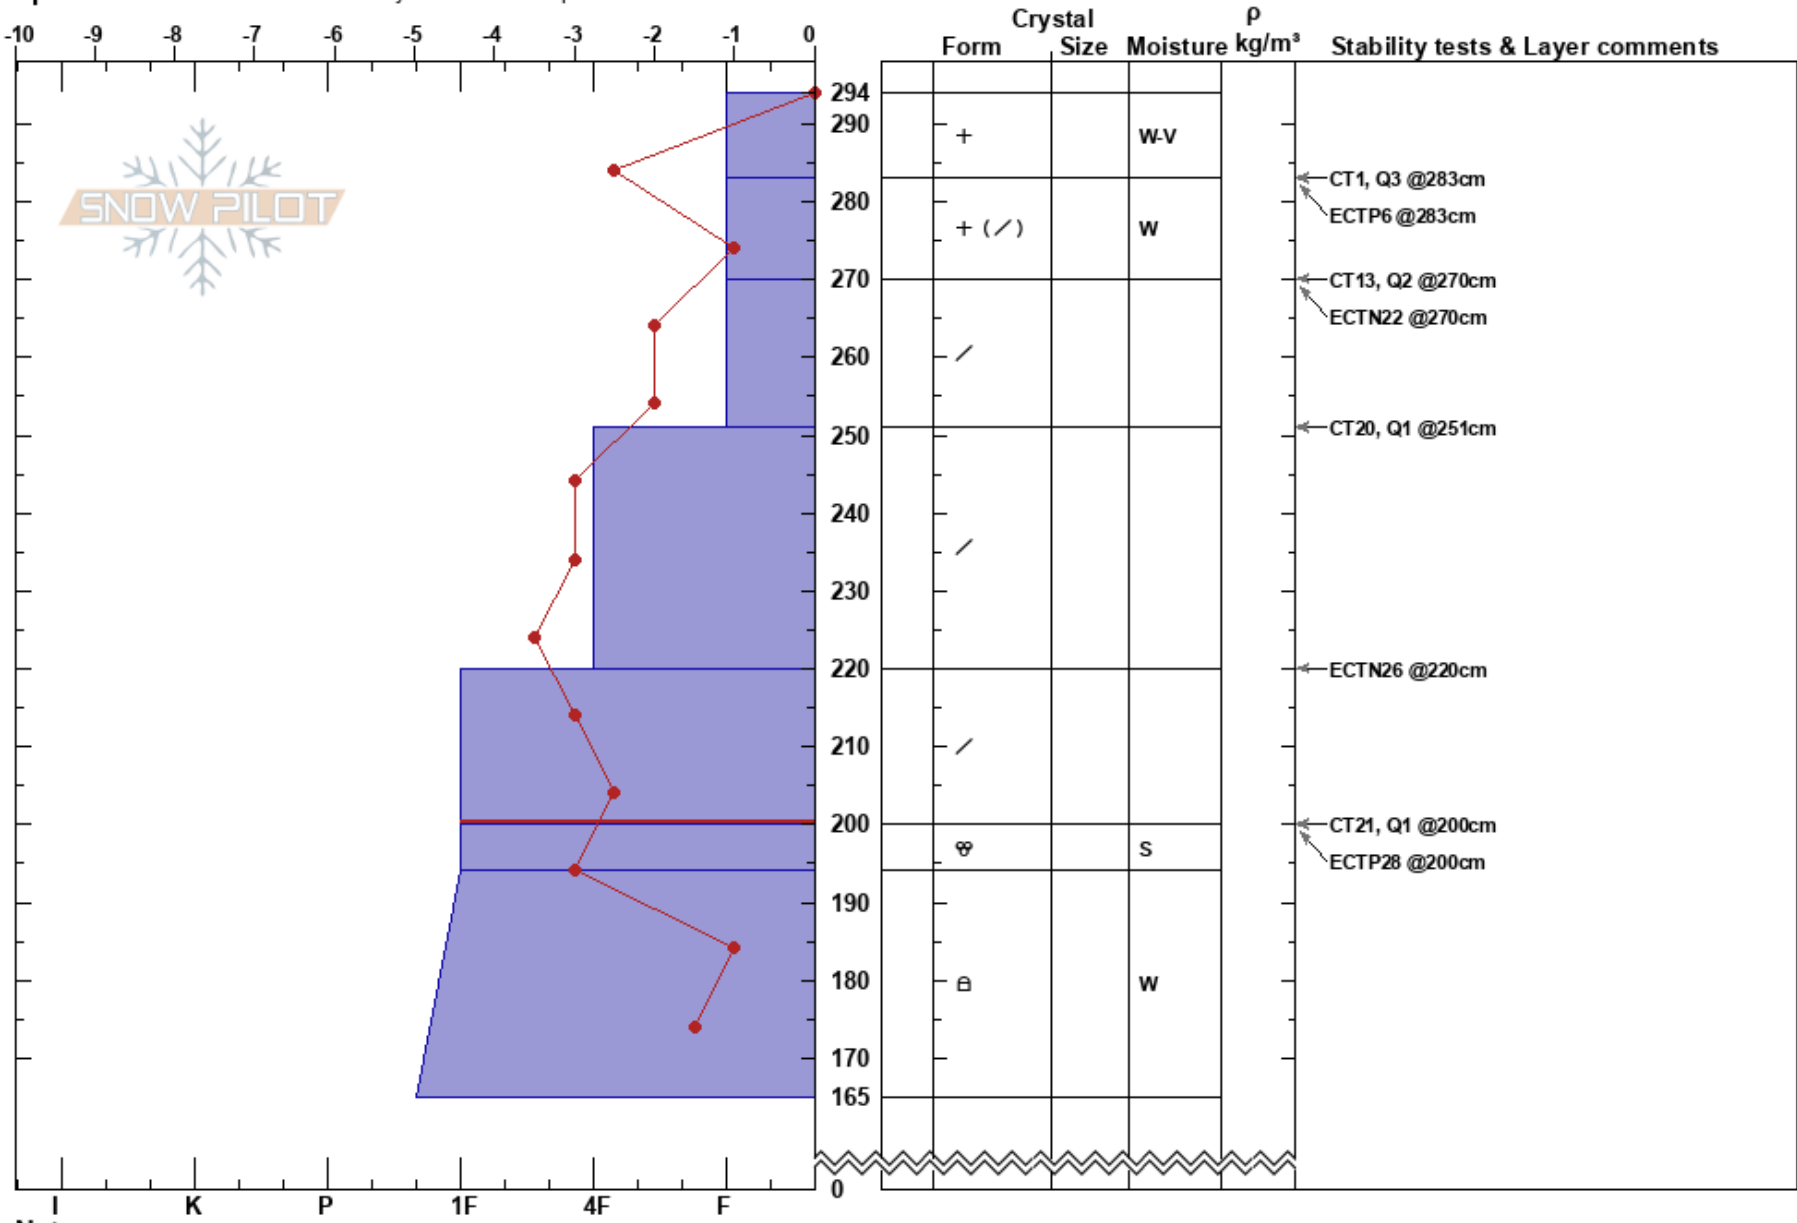

Twin Lakes  
 Bitterroot  
 MT  
 Elevation: 6590 ft  
 Aspect: 130°  
 Specifics: Recent avalanche activity on different slopes

Matt Radlowski  
 03/10/2017 - 12:36pm  
 Co-ord: 46.16385N, -114.50435W  
 Slope Angle: 26°  
 Wind Loading:

Stability: Poor  
 Air Temperature: 2°C  
 Sky Cover: BKN  
 Precipitation: GR  
 Wind: NW Light Breeze  
 HS: 294  
 PF: 85  
 220-200cm: Problematic layer

Notes: