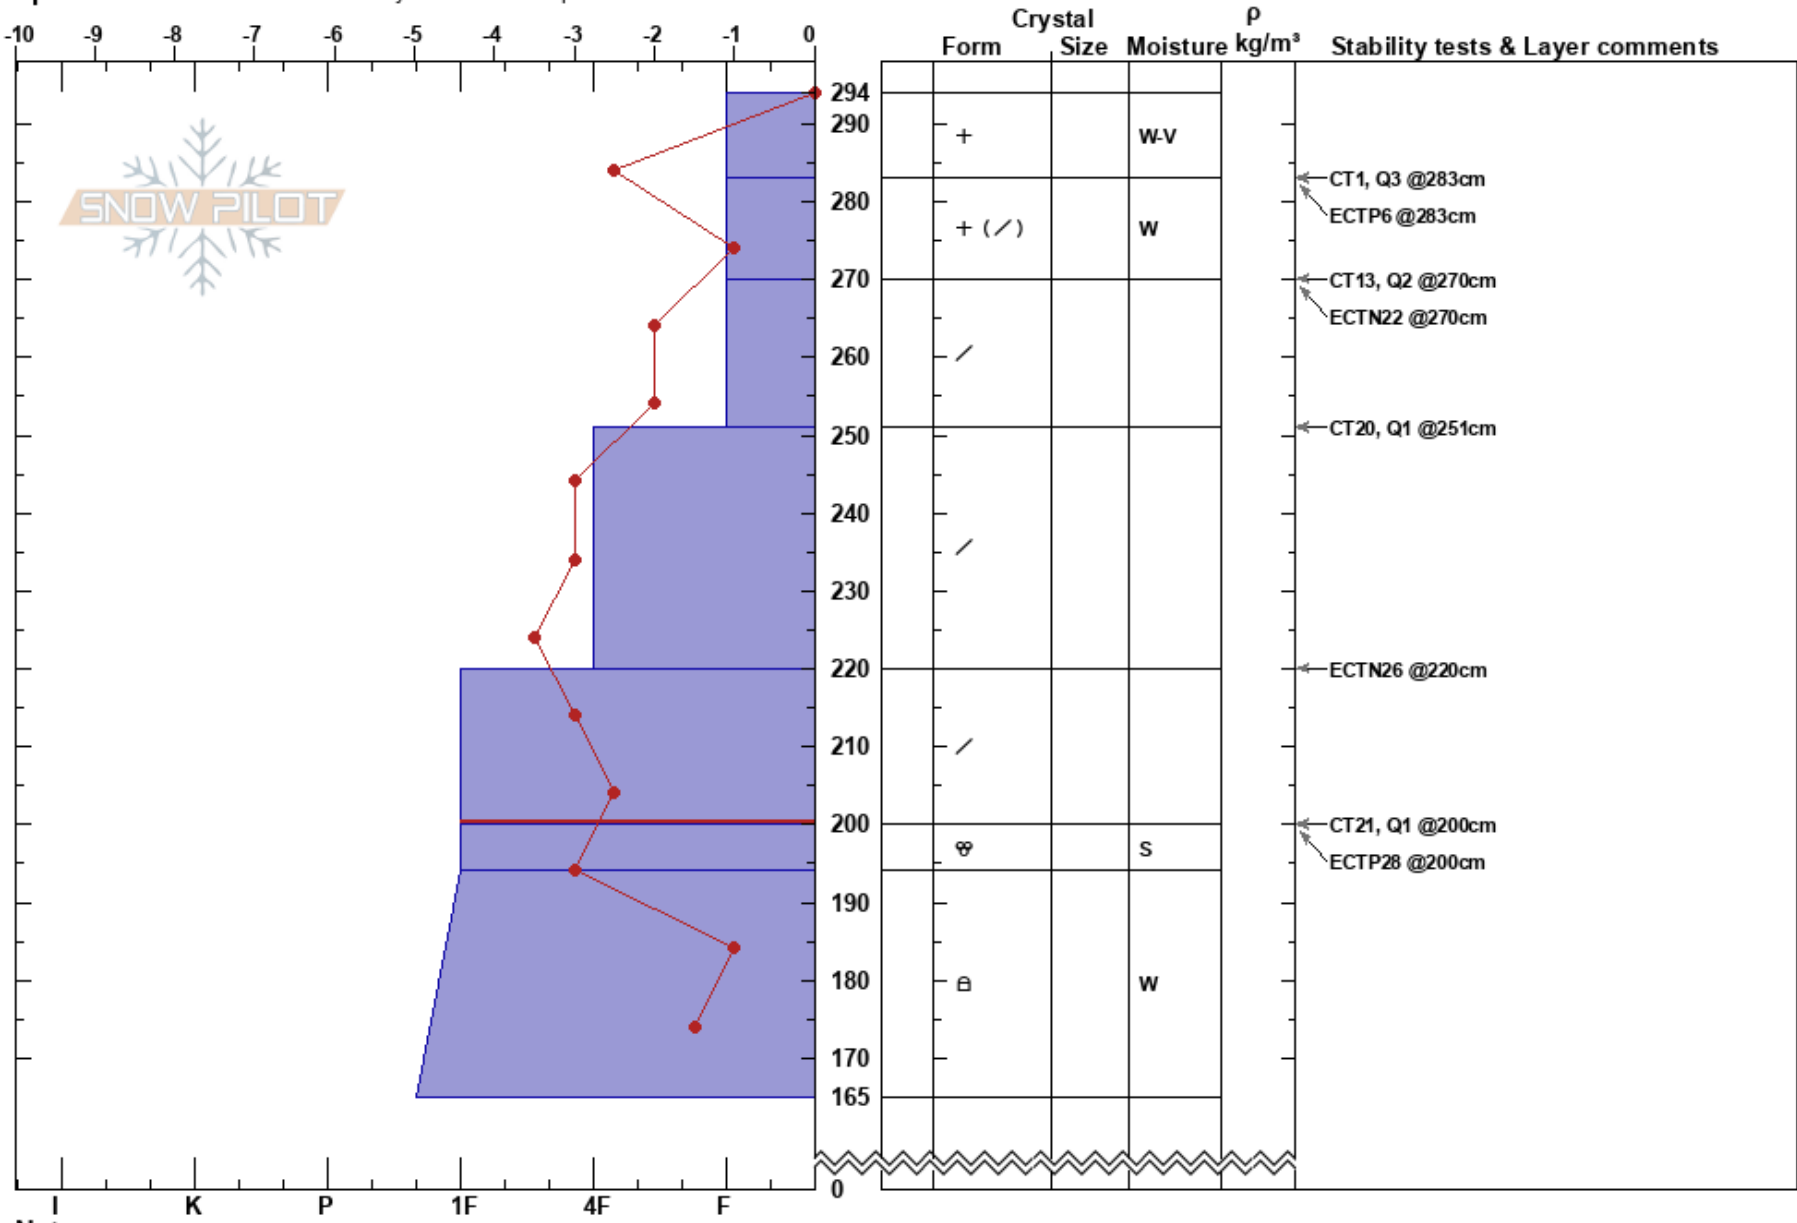

Twin Lakes
 Bitterroot
 MT
 Elevation: 6590 ft
 Aspect: 130°
 Specifics: Recent avalanche activity on different slopes

Matt Radlowski
 03/10/2017 - 12:36pm
 Co-ord: 46.16385N, -114.50435W
 Slope Angle: 26°
 Wind Loading:

Stability: Poor
 Air Temperature: 2°C
 Sky Cover: BKN
 Precipitation: GR
 Wind: NW Light Breeze
 HS: 294
 PF: 85
 220-200cm: Problematic layer

Notes: