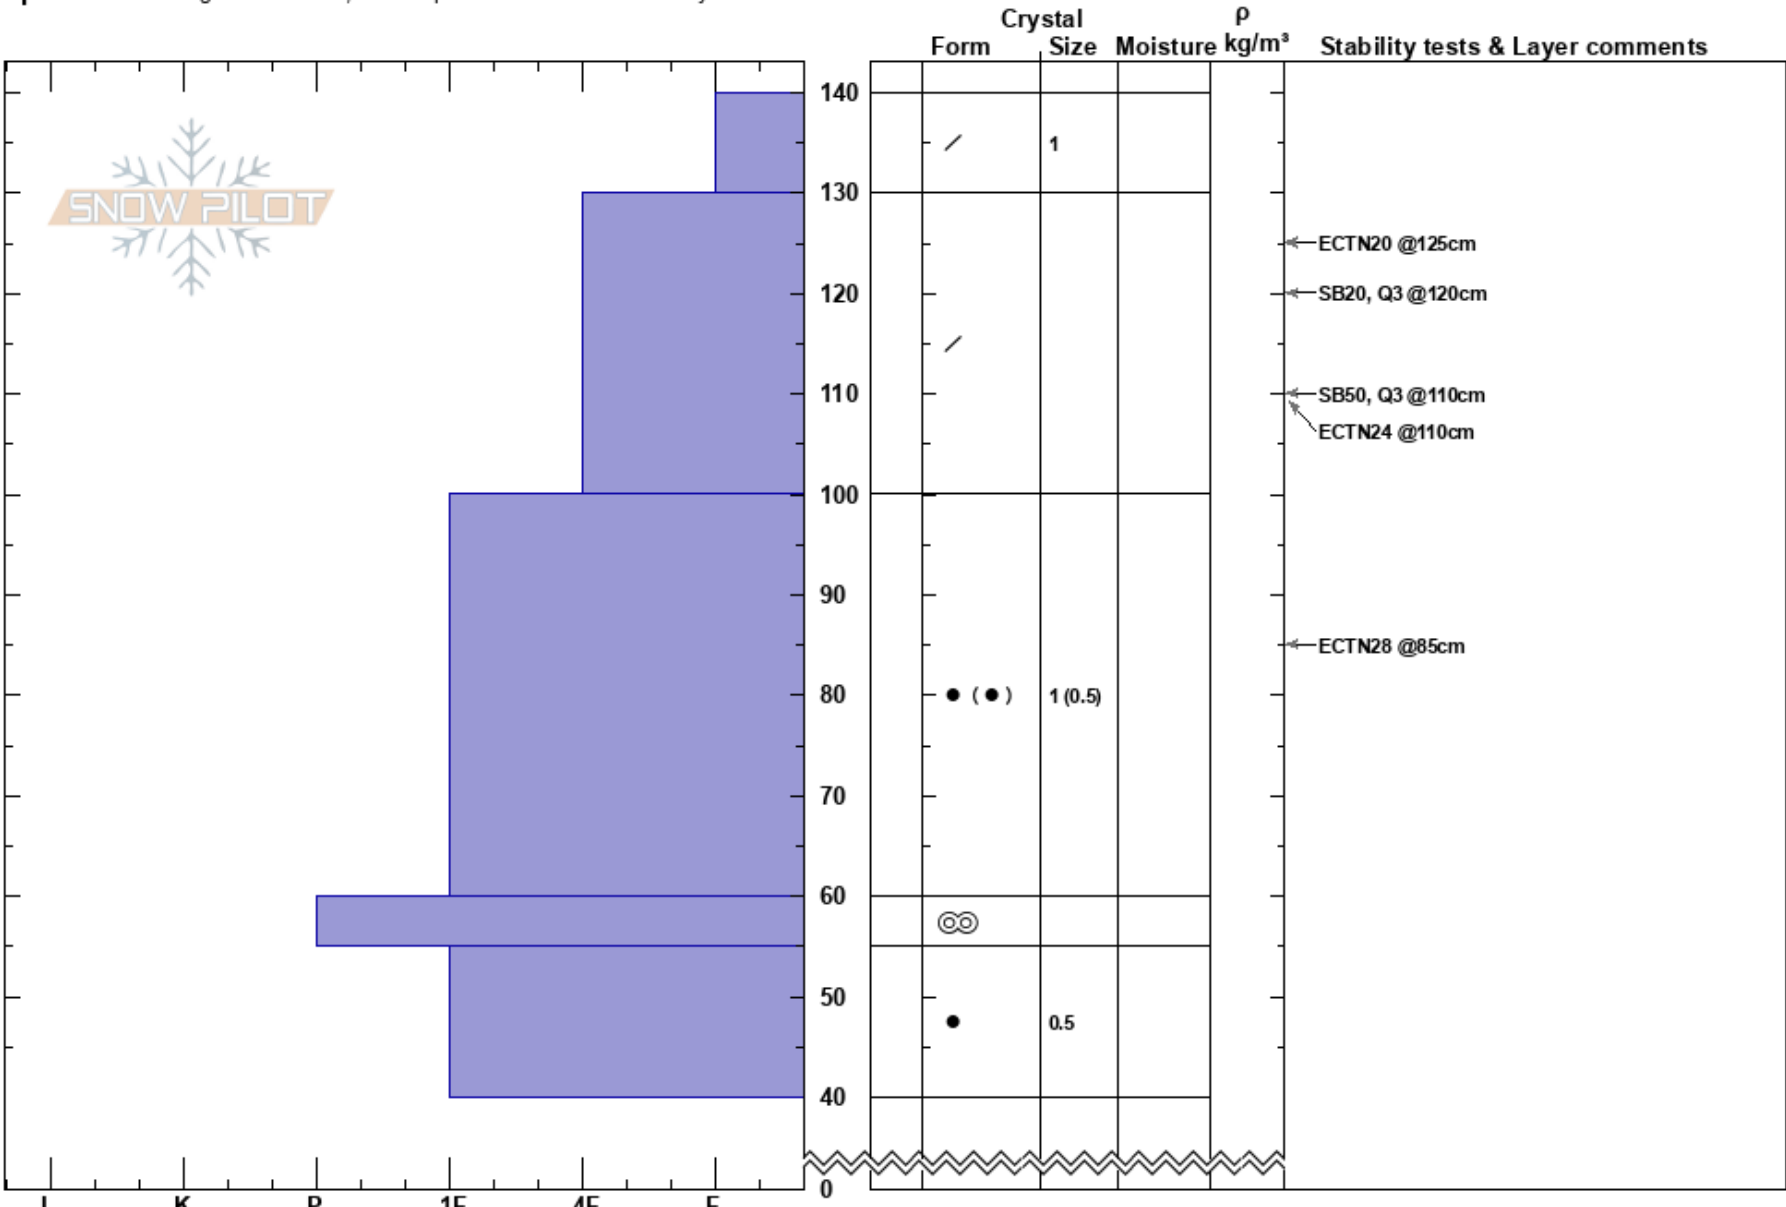

Spat. Variab. #2 Pit 4  
 Bridger Range  
 MT  
 Elevation: 2100 m  
 Aspect: 270°  
 Specifics: Pit dug in a Ski Area; Pit is representative of backcountry

Timmy Rickert  
 02/28/2020 - 3:30pm  
 Co-ord:  
 Slope Angle: 22°  
 Wind Loading:

Stability:  
 Air Temperature:  
 Sky Cover:  
 Precipitation: NO  
 Wind:  
 HS: 140  
 Layer Notes:

Notes: