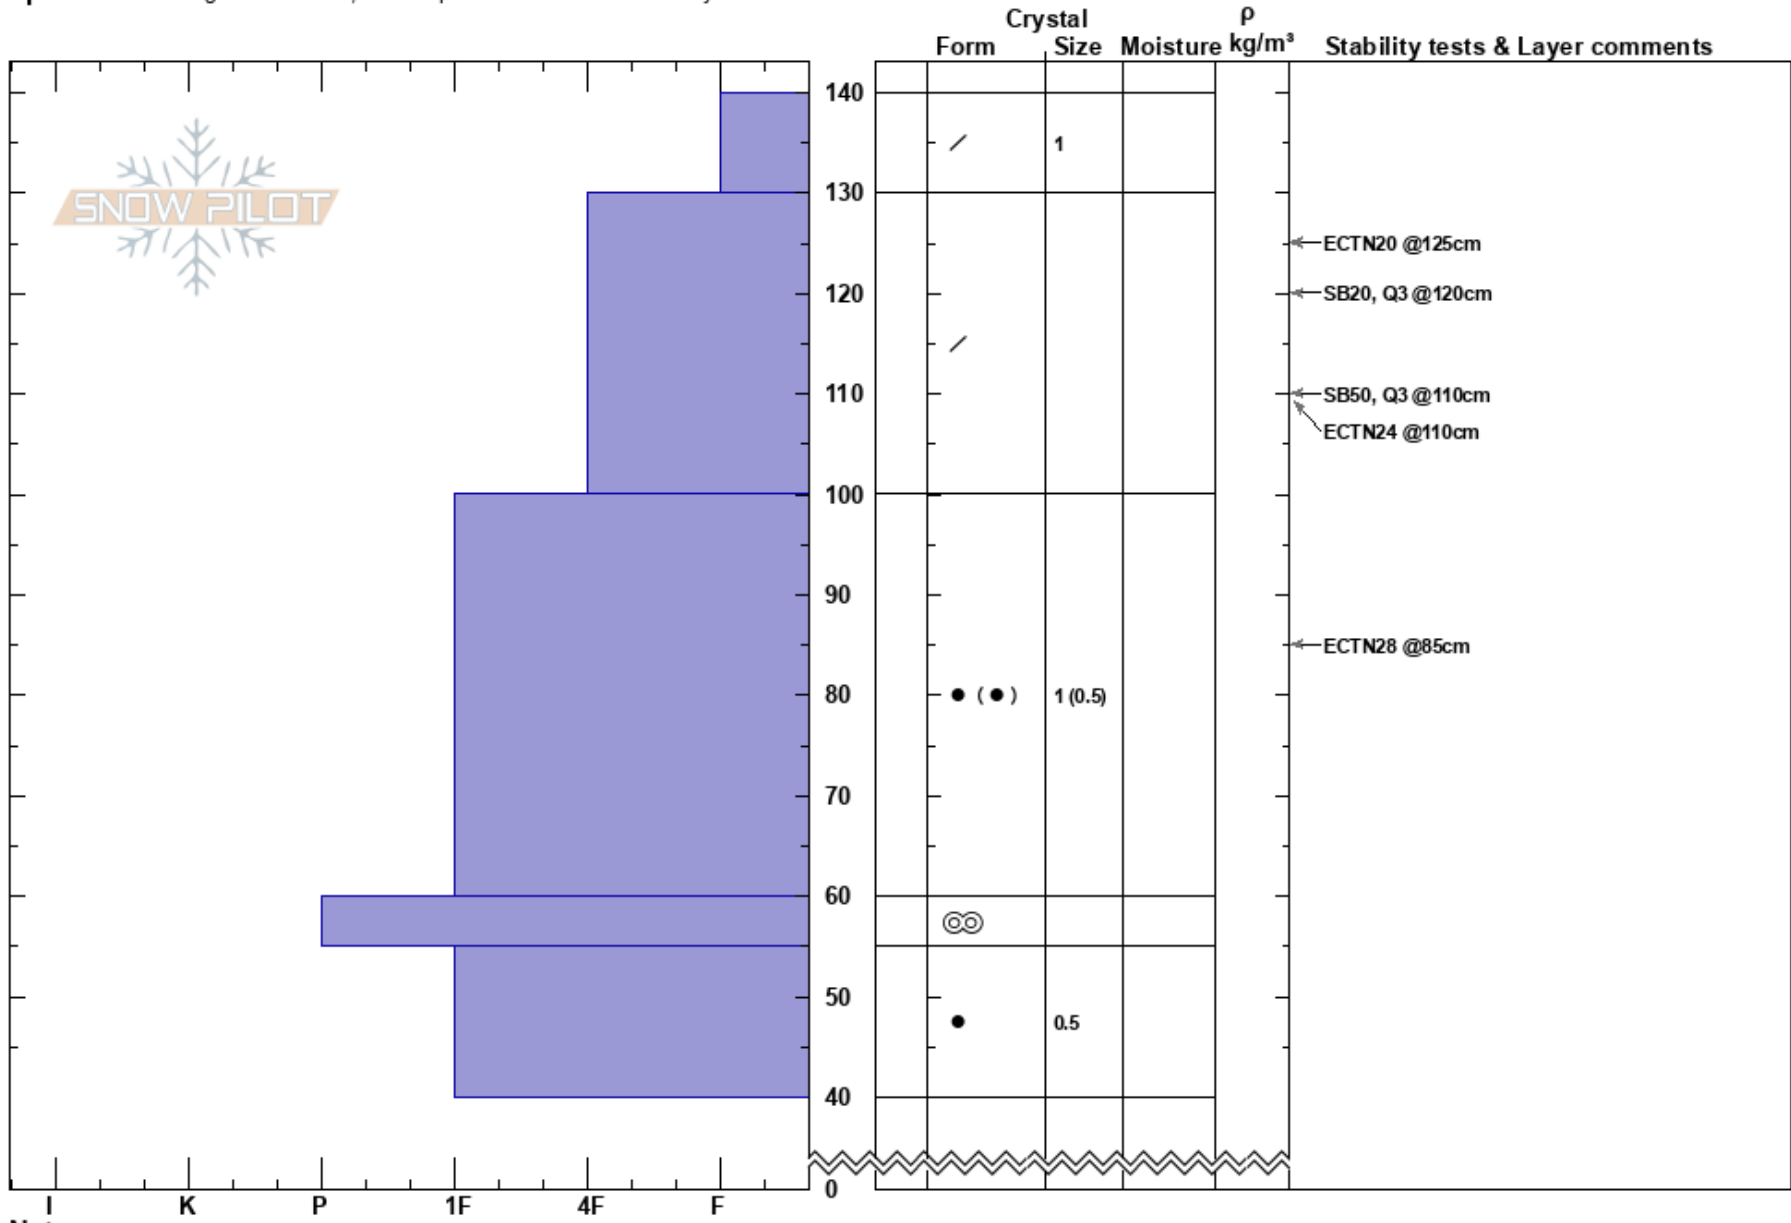

Spat. Variab. #2 Pit 4
 Bridger Range
 MT
 Elevation: 2100 m
 Aspect: 270°
 Specifics: Pit dug in a Ski Area; Pit is representative of backcountry

Timmy Rickert
 02/28/2020 - 3:30pm
 Co-ord:
 Slope Angle: 22°
 Wind Loading:

Stability:
 Air Temperature:
 Sky Cover:
 Precipitation: NO
 Wind:
 HS: 140
 Layer Notes:

Notes: