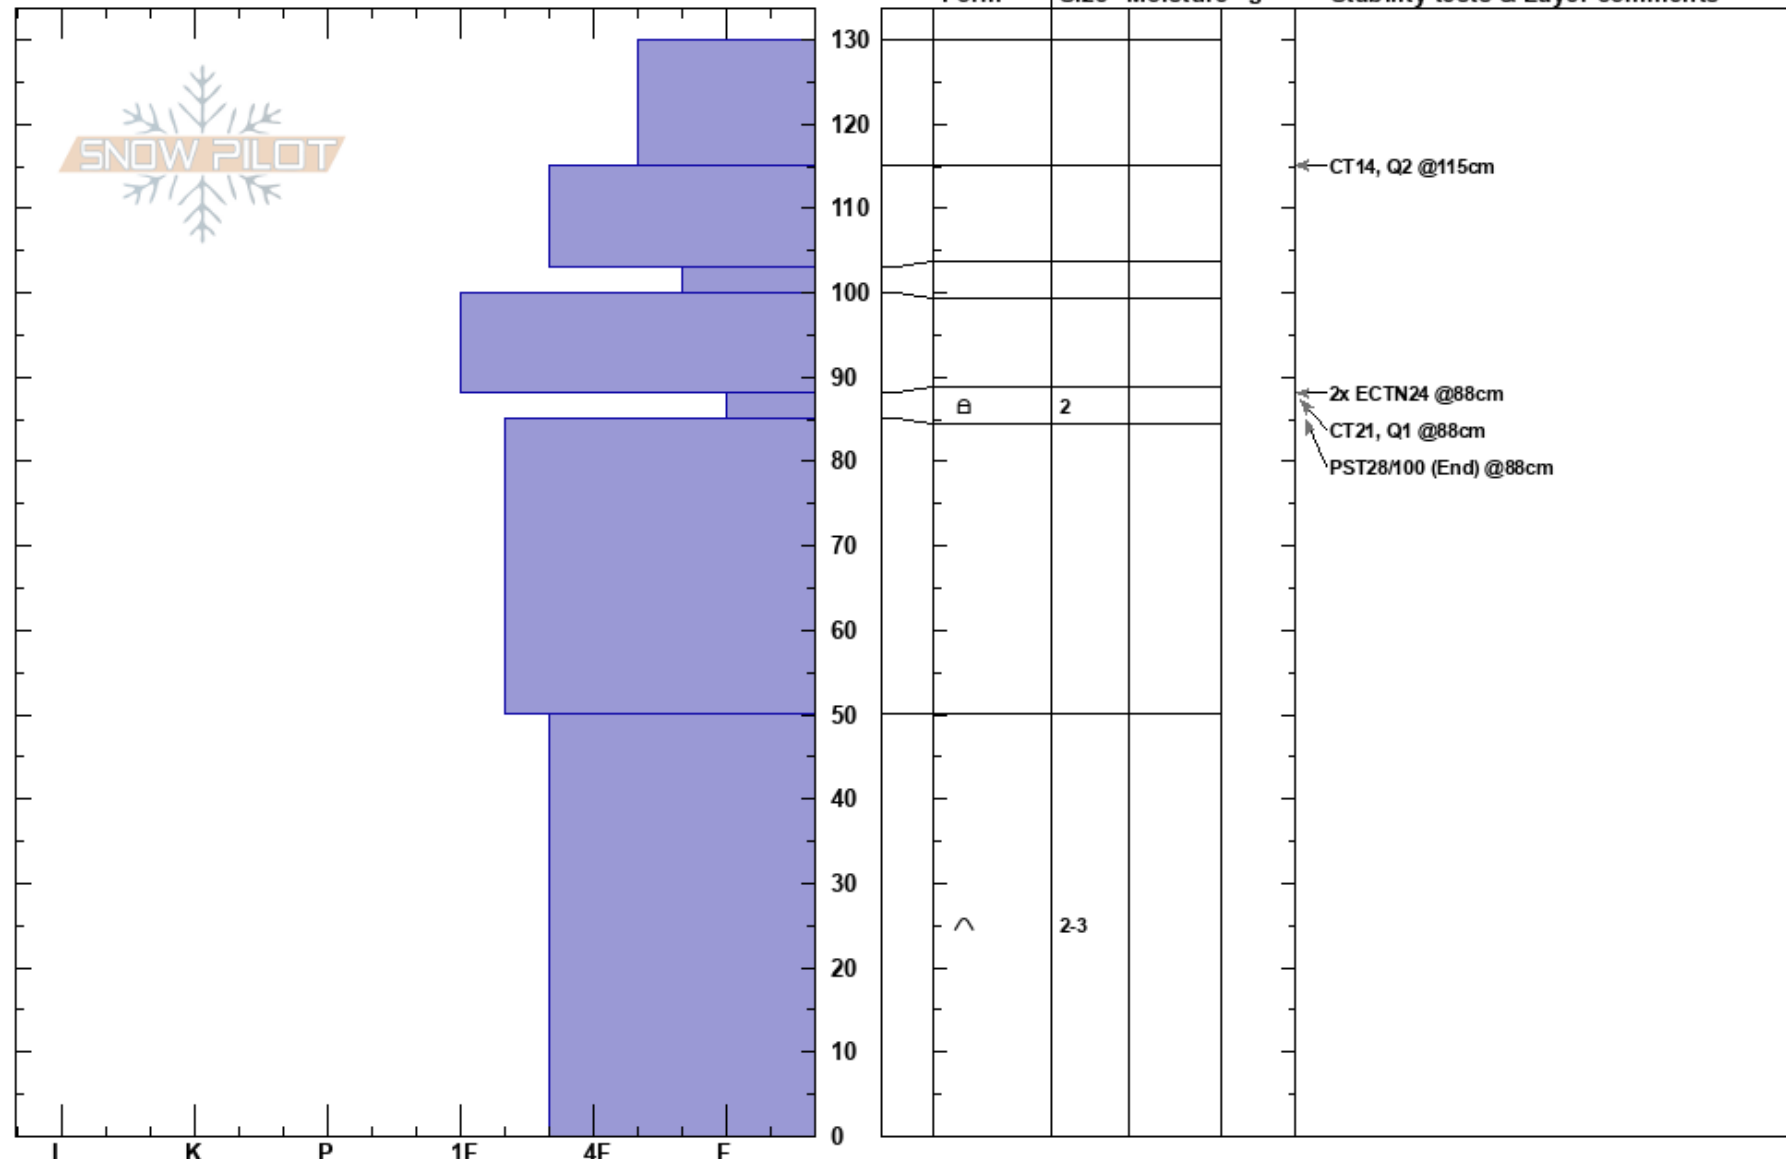

Middle Basin  
Madison Range-N  
MT  
Elevation: 8820 ft  
Aspect: 75°

Alex Marienthal  
03/10/2017 - 12:05pm  
Co-ord: 45.32386N, -111.37839W  
Slope Angle: 26°  
Wind Loading: no

Stability: Good  
Air Temperature:  
Sky Cover: BKN  
Precipitation: S-1  
Wind: W Moderate

HS: 130  
88-85cm: Problematic layer

Specifics: Cracking; Recent avalanche activity on different slopes; Ski tracks on slope; We skied slope

Notes: