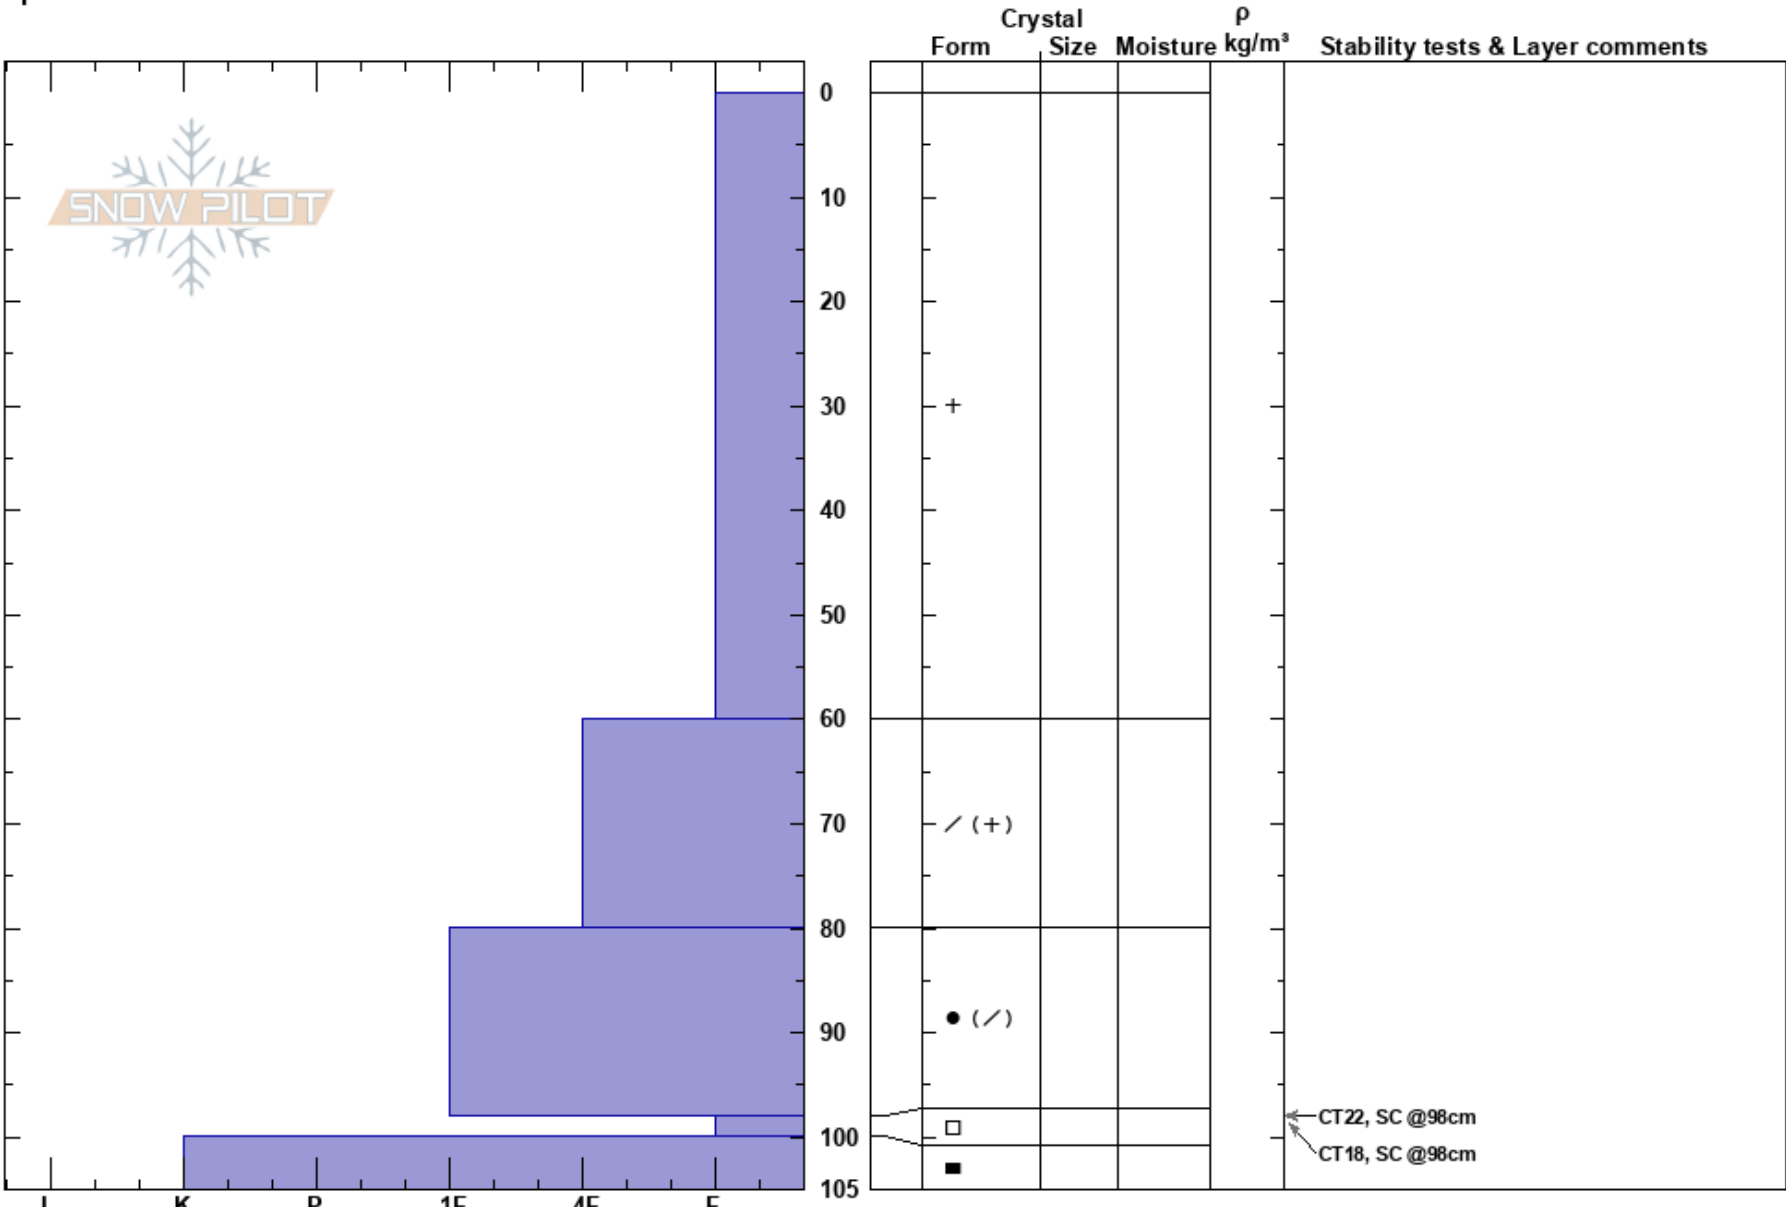

White Rabbit Lunch  
 Coast Range  
 BC  
**Elevation:**  
**Aspect:** 360°  
**Specifics:**

R Merrill  
 09/03/2017 - 12:00  
**Co-ord:**  
**Slope Angle:** 0°  
**Wind Loading:**

**Stability:**  
**Air Temperature:** -10°C  
**Sky Cover:** SCT  
**Precipitation:** NO  
**Wind:** Calm

**Layer Notes:**

**Notes:**