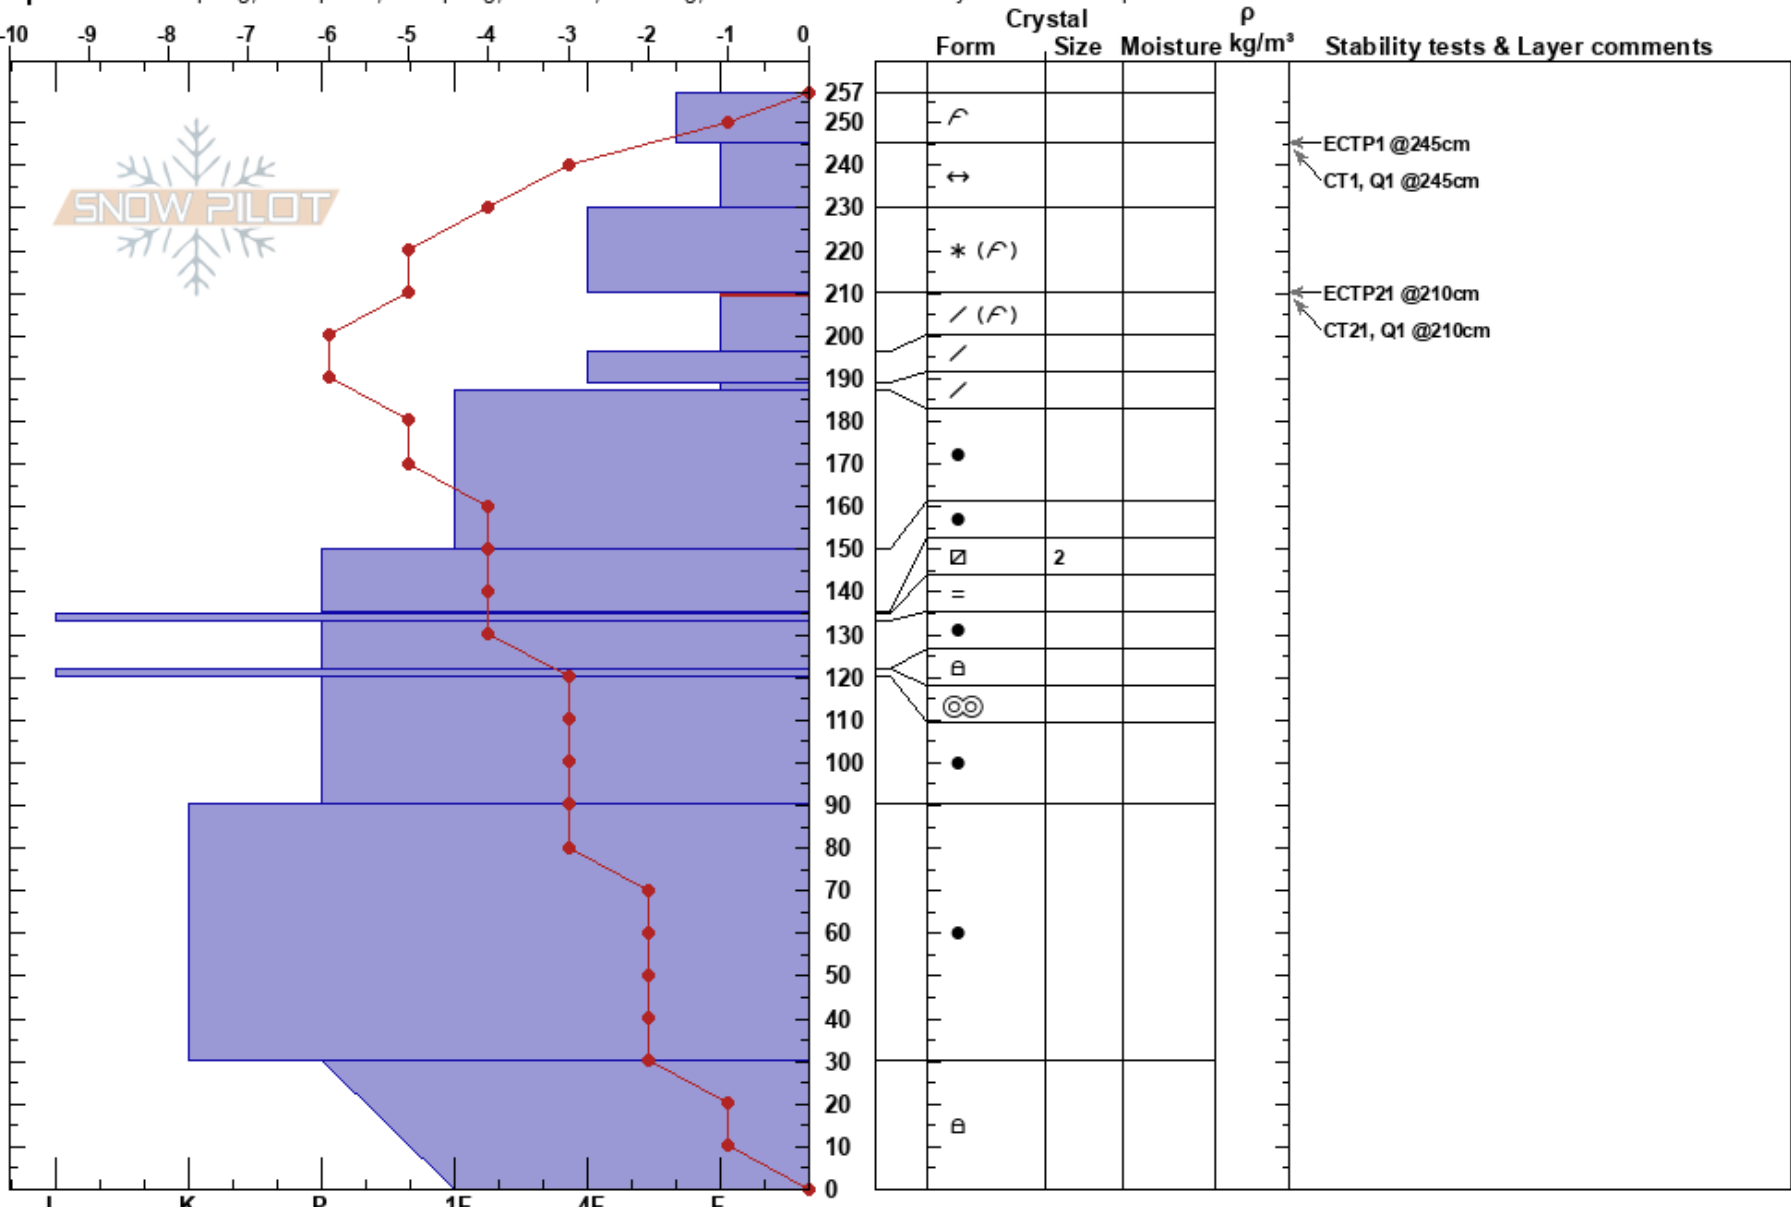

Rattlesnake  
 Rattlesnake Mtns  
 MT  
 Elevation: 7600 ft  
 Aspect:

Travis Craft  
 03/10/2017 - 12:30am  
 Co-ord: 47.03510N, -113.98960W  
 Slope Angle: 0°  
 Wind Loading:

Stability: Poor  
 Air Temperature: -2°C  
 Sky Cover: OVC  
 Precipitation: S-1  
 Wind: S Moderate  
 HS:257  
 PF: 80  
 PS: 15  
 210-196cm: Problematic layer

Specifics: Collapsing, widespread; Collapsing, localized; Cracking; Recent avalanche activity on different slopes

Notes: This pit is our study plot for the season to track layers