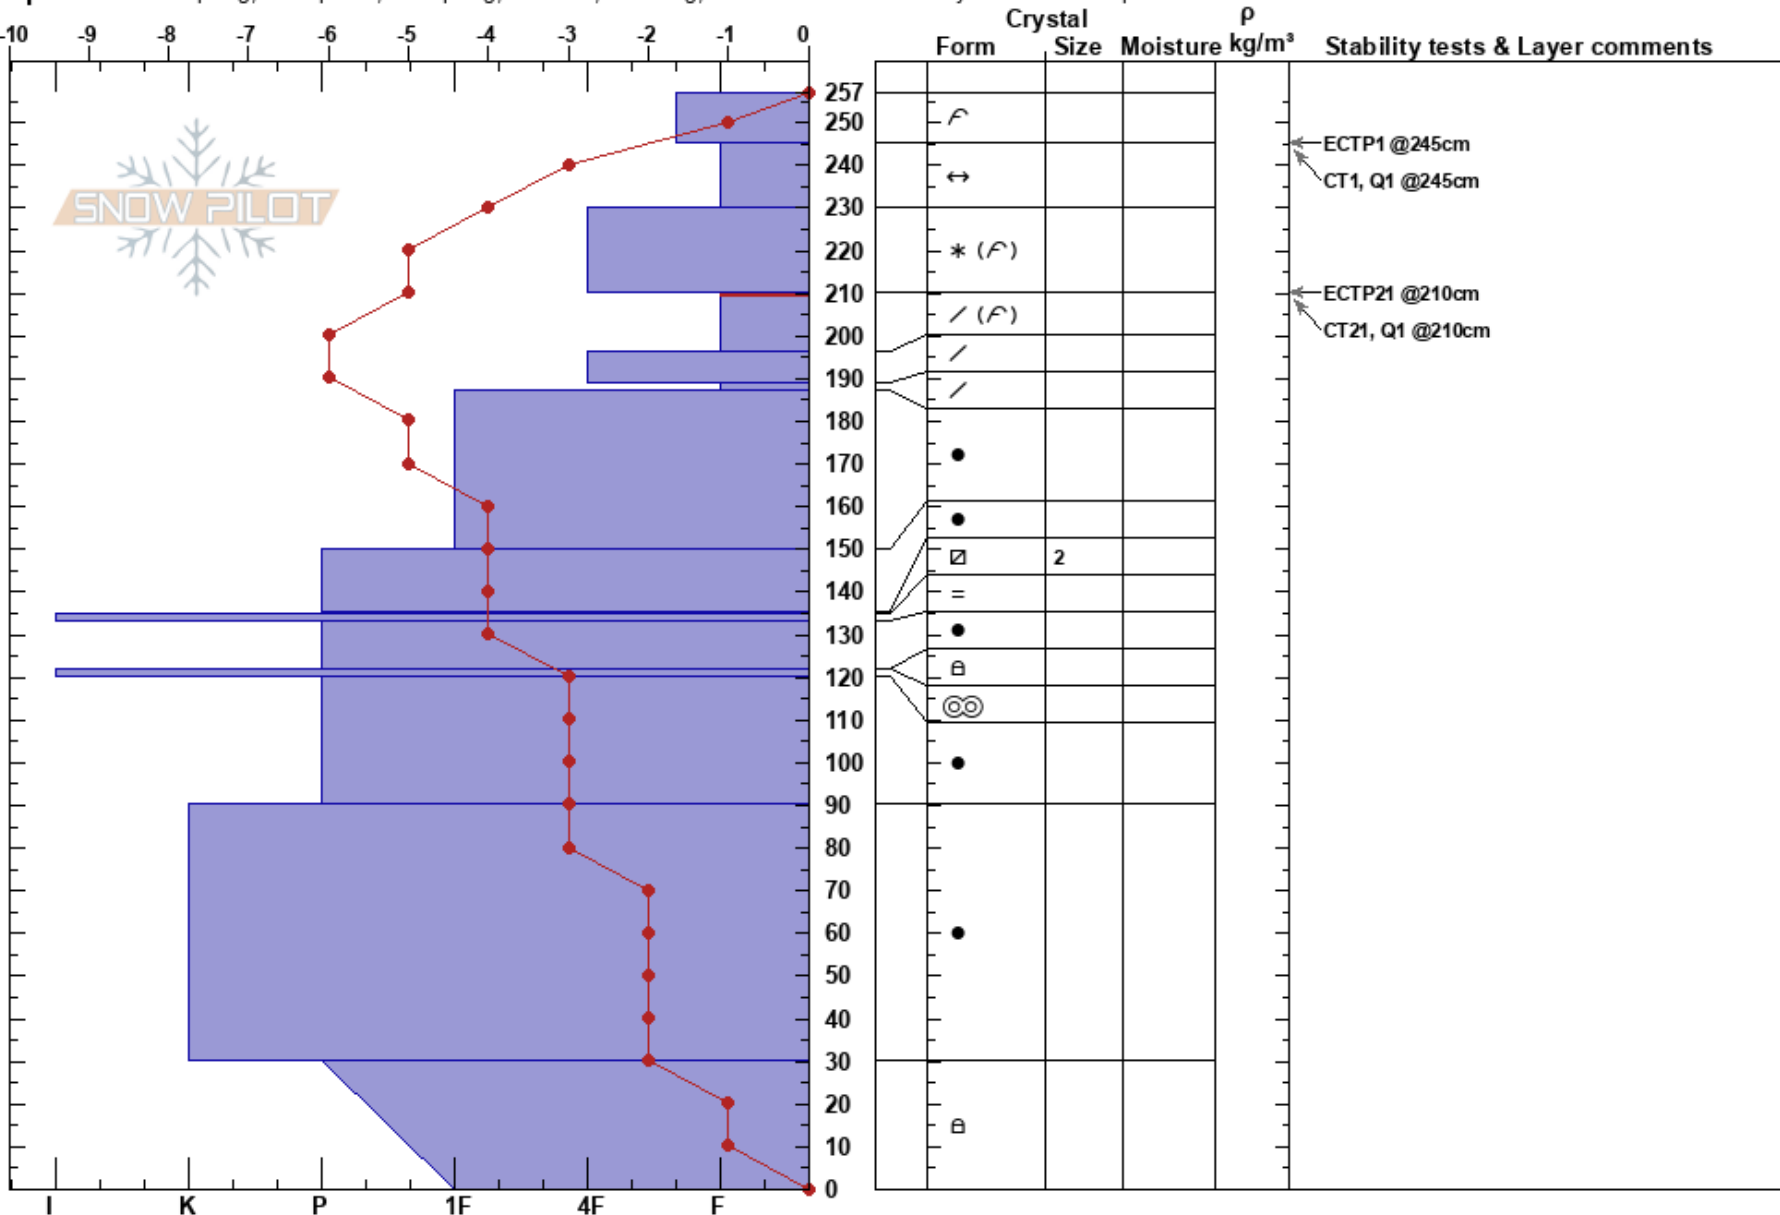

Rattlesnake  
 Rattlesnake Mtns  
 MT  
 Elevation: 7600 ft  
 Aspect:

Travis Craft  
 03/10/2017 - 12:30am  
 Co-ord: 47.03510N, -113.98960W  
 Slope Angle: 0°  
 Wind Loading:

Stability: Poor  
 Air Temperature: -2°C  
 Sky Cover: OVC  
 Precipitation: S-1  
 Wind: S Moderate  
 HS:257  
 PF: 80  
 PS: 15  
 210-196cm: Problematic layer

Specifics: Collapsing, widespread; Collapsing, localized; Cracking; Recent avalanche activity on different slopes

Notes: This pit is our study plot for the season to track layers