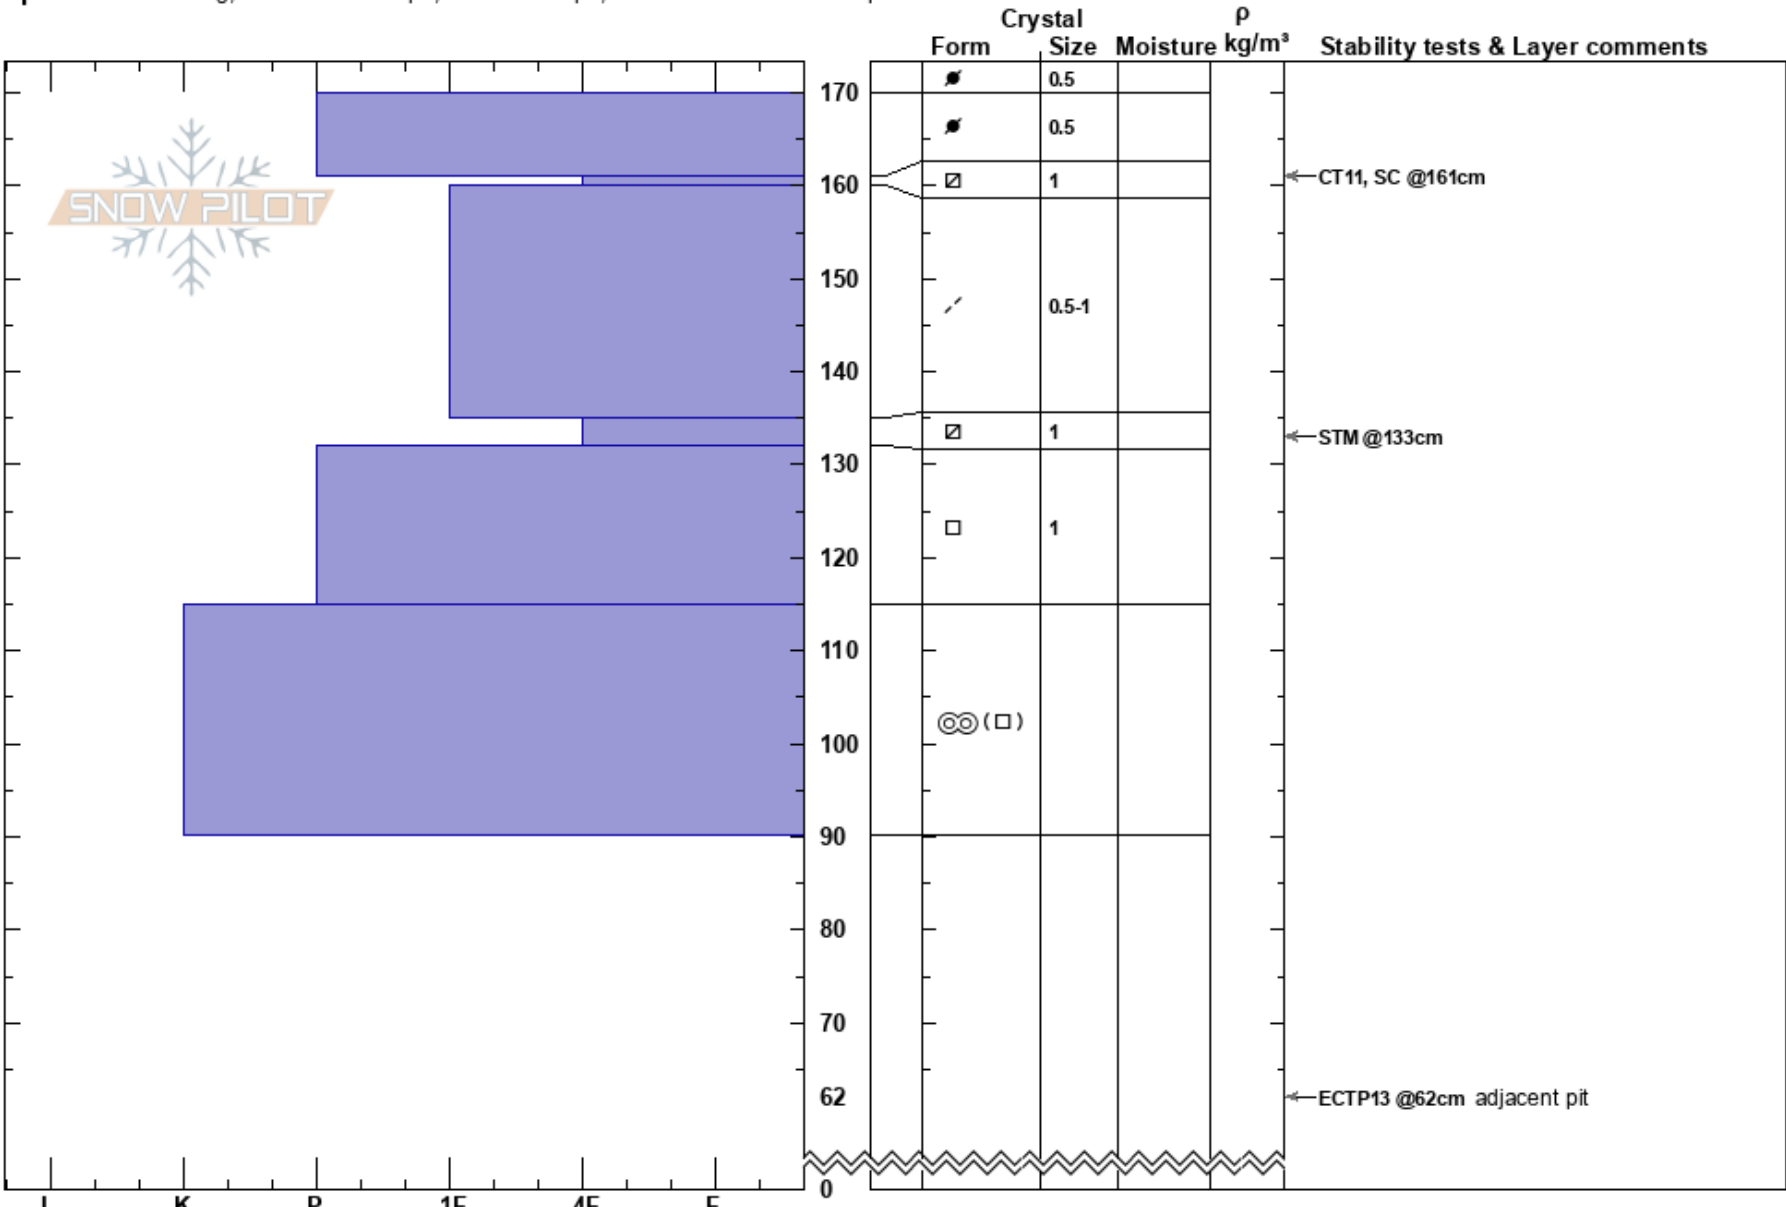

W Fork Jones Pass  
 Front Range  
 CO  
 Elevation: 11662 ft  
 Aspect: E  
 Specifics: Cracking; Ski tracks on slope; We skied slope; Snowmobile tracks on slope

Ryan Lewthwaite  
 03/01/2020 - 12:45pm  
 Co-ord: 39.78696N, -105.87456W  
 Slope Angle: 25°  
 Wind Loading: previous

Stability: Good  
 Air Temperature: -2°C  
 Sky Cover: BKN  
 Precipitation: S1  
 Wind: E Calm  
 HS: 170  
 PF: 0  
 PS: 0  
 161-160cm: Problematic layer

Notes: