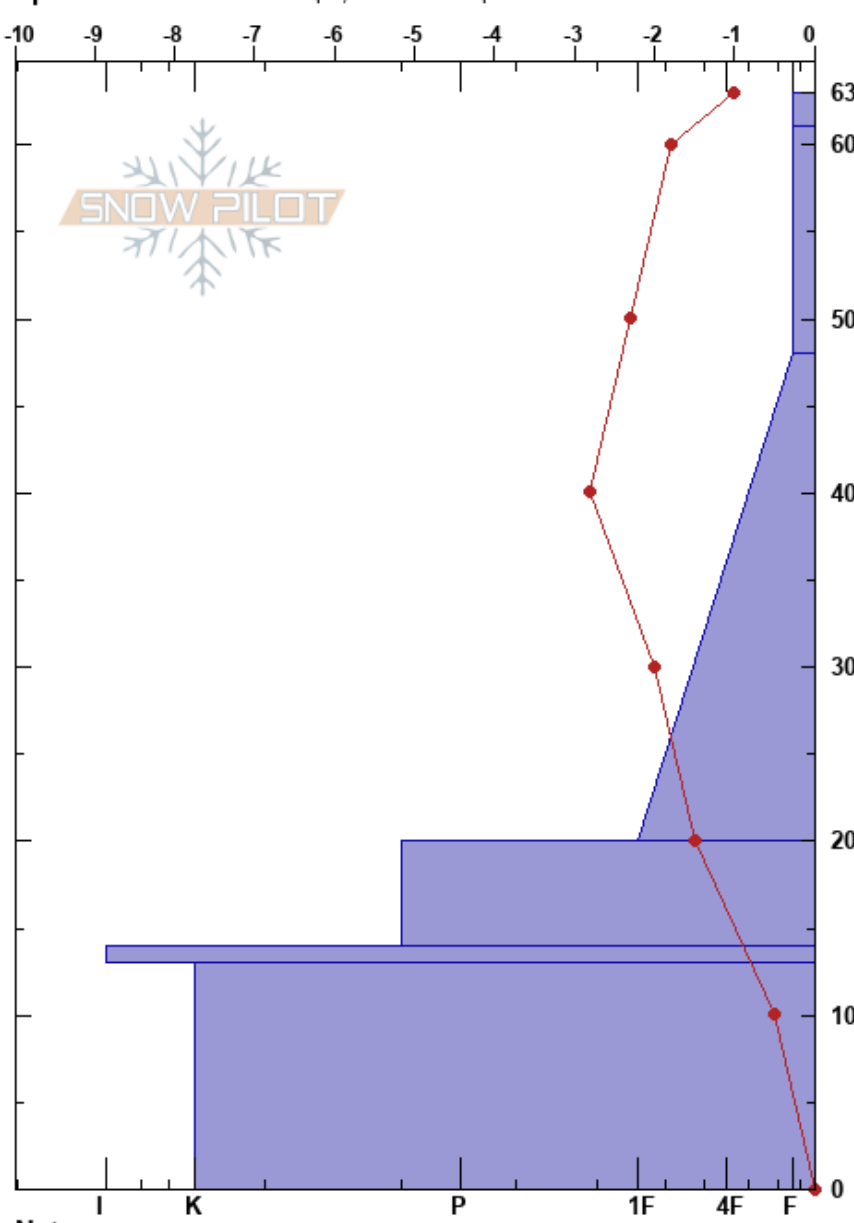

Steinskarfjellet low
 Kvaløya
 Norway
 Elevation: 233 m
 Aspect: N
 Specifics: Ski tracks on slope; We skied slope

Paul Velsand
 10/03/2017 - 13:30
 Co-ord: 33W 639468E 7732280N
 Slope Angle: 5°
 Wind Loading:

Stability: Very Good
 Air Temperature: 0°C
 Sky Cover: BKN
 Precipitation: S1
 Wind: SW Light Breeze

HS:63
 PF:27
 Layer Notes:

Form	Crystal Size	Moisture	ρ kg/m ³	Stability tests & Layer comments
Δ	1	D-M		
/	0.5	D-M	130	
• (B)	0.5	D	280	
♡	1.5	D	290	
■				
♡	3-5	M	360	

Notes: Snow height iButton: 55 cm.

ECTX