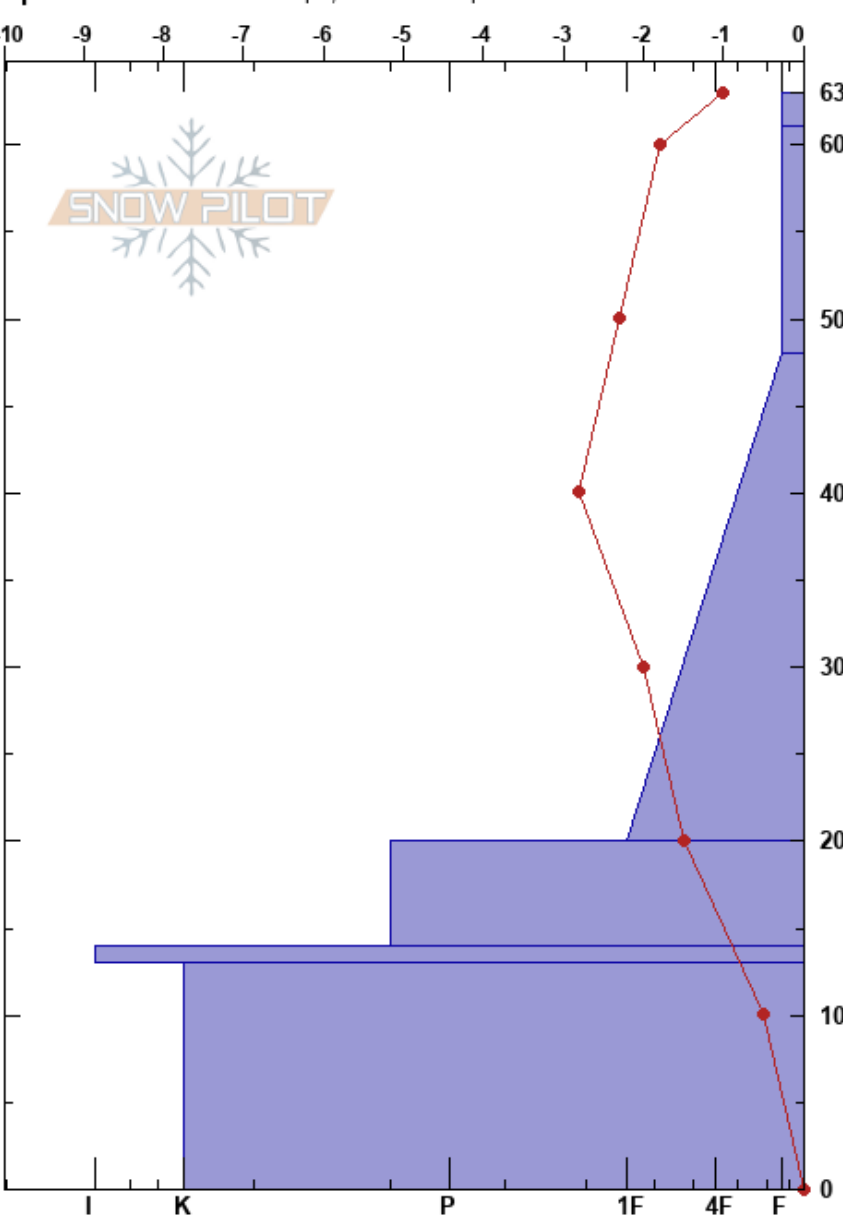

Steinskarfjellet low
 Kvaløya
 Norway
 Elevation: 233 m
 Aspect: N
 Specifics: Ski tracks on slope; We skied slope

Paul Velsand
 10/03/2017 - 13:30
 Co-ord: 33W 639468E 7732280N
 Slope Angle: 5°
 Wind Loading:

Stability: Very Good
 Air Temperature: 0°C
 Sky Cover: BKN
 Precipitation: S1
 Wind: SW Light Breeze

HS:63
 PF:27
 Layer Notes:

Form	Crystal		Moisture	ρ kg/m ³	Stability tests & Layer comments
	Size				
Δ	1		D-M		
/	0.5		D-M	130	
• (B)	0.5		D	280	
♡	1.5		D	290	
■					
♡	3-5		M	360	

Notes: Snow height iButton: 55 cm.