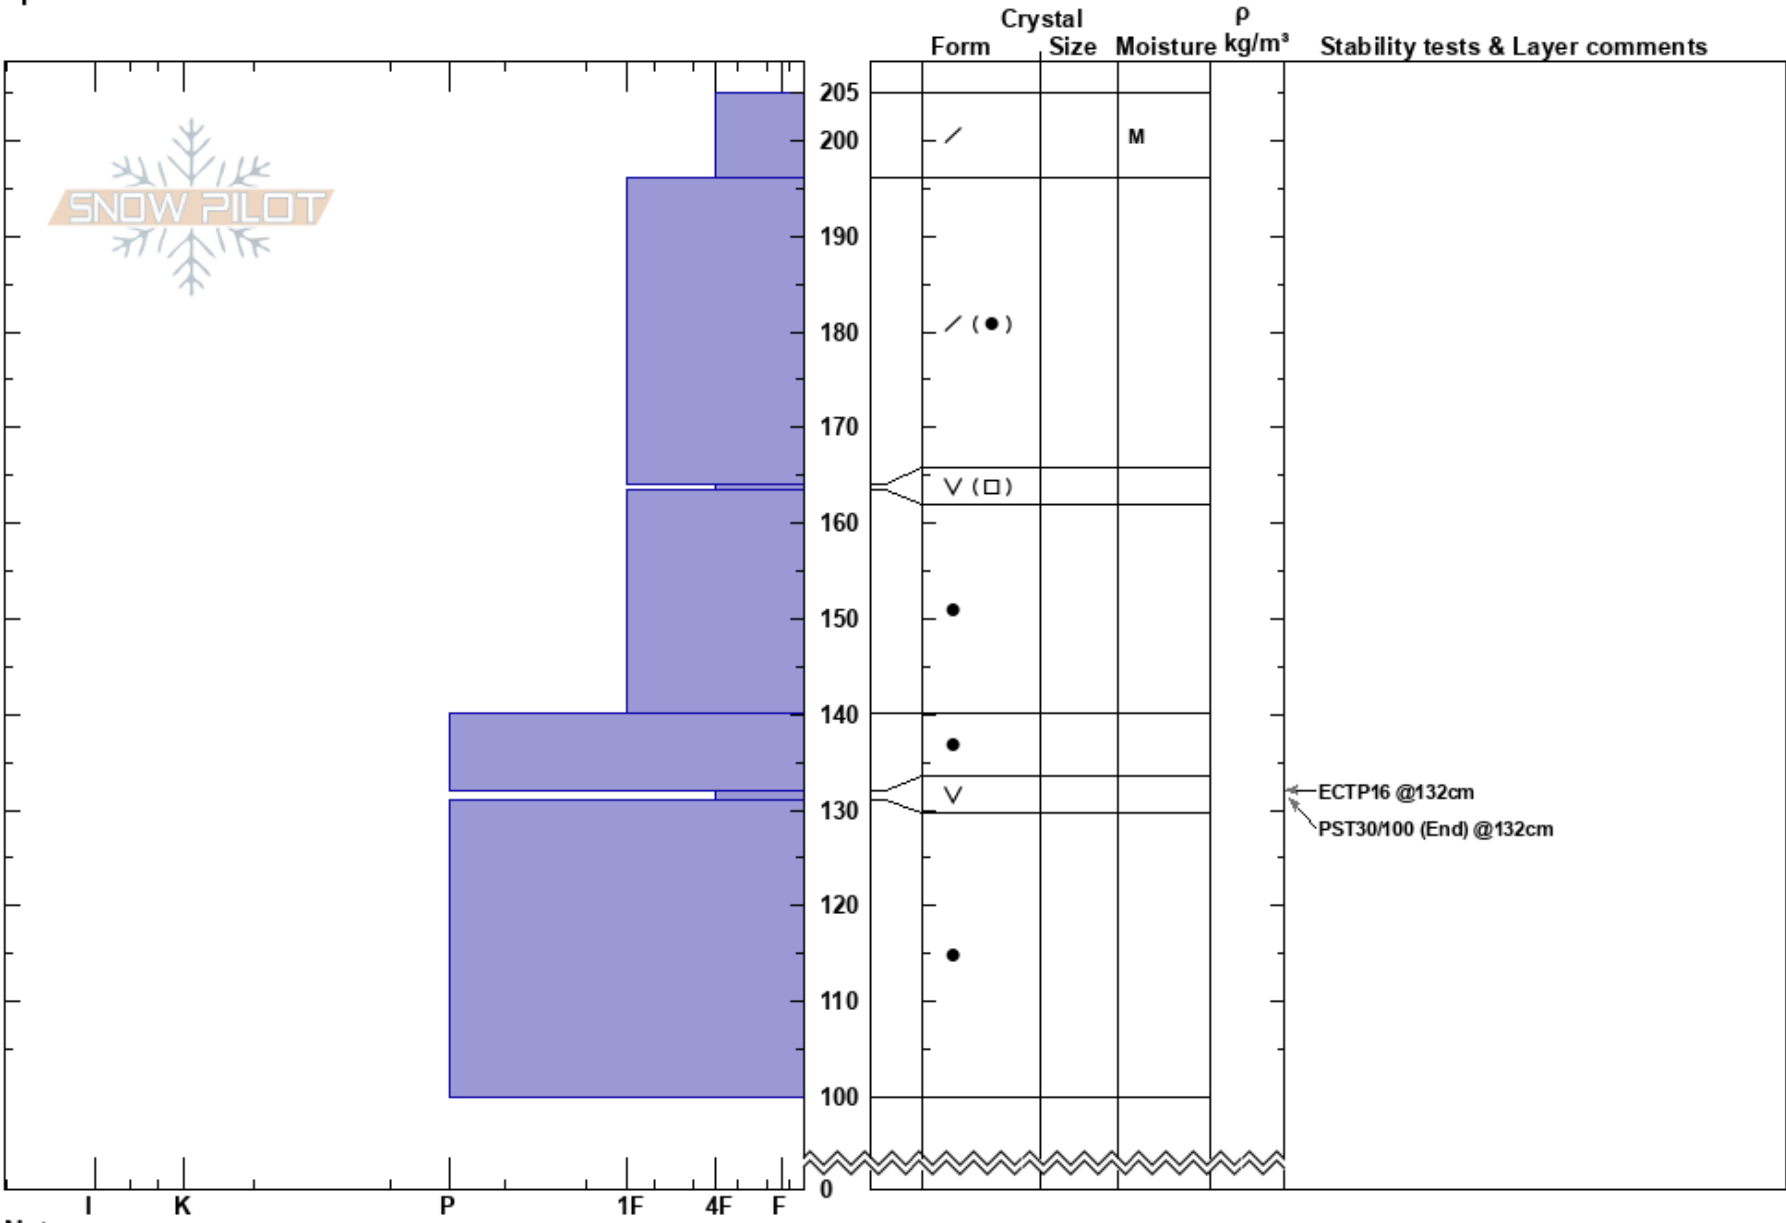

Iron Mtn  
 Park Range  
 CO  
 Elevation: 9200 ft  
 Aspect: 0°  
 Specifics:

Jason Konigsberg  
 03/10/2017 - 11:00am  
 Co-ord: 40.85911N, -106.98483W  
 Slope Angle: 28°  
 Wind Loading:

Stability:  
 Air Temperature:  
 Sky Cover: OVC  
 Precipitation: NO  
 Wind:

HS:205  
 PF: 30  
 Layer Notes:

Notes: