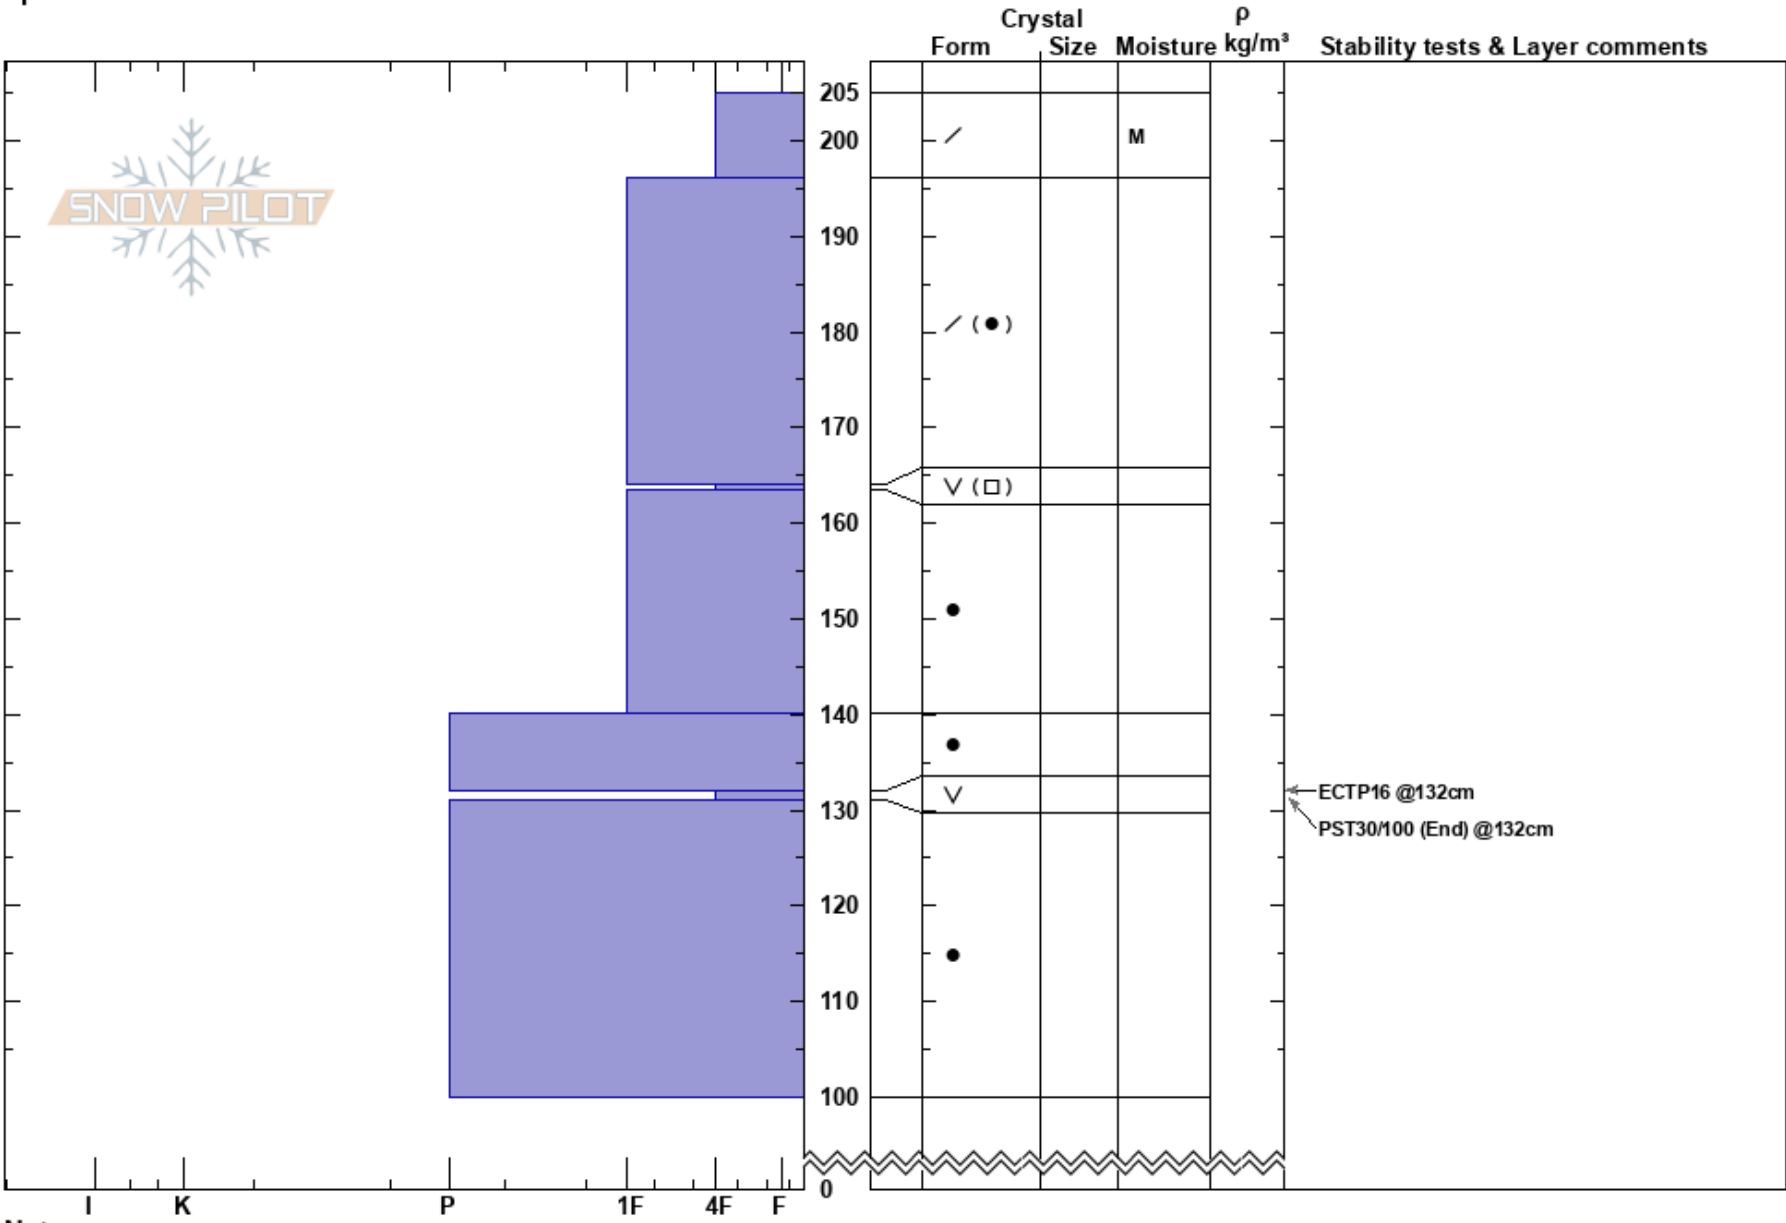

Iron Mtn
 Park Range
 CO
 Elevation: 9200 ft
 Aspect: 0°
 Specifics:

Jason Konigsberg
 03/10/2017 - 11:00am
 Co-ord: 40.85911N, -106.98483W
 Slope Angle: 28°
 Wind Loading:

Stability:
 Air Temperature:
 Sky Cover: OVC
 Precipitation: NO
 Wind:

HS:205
 PF: 30
 Layer Notes:

Notes: