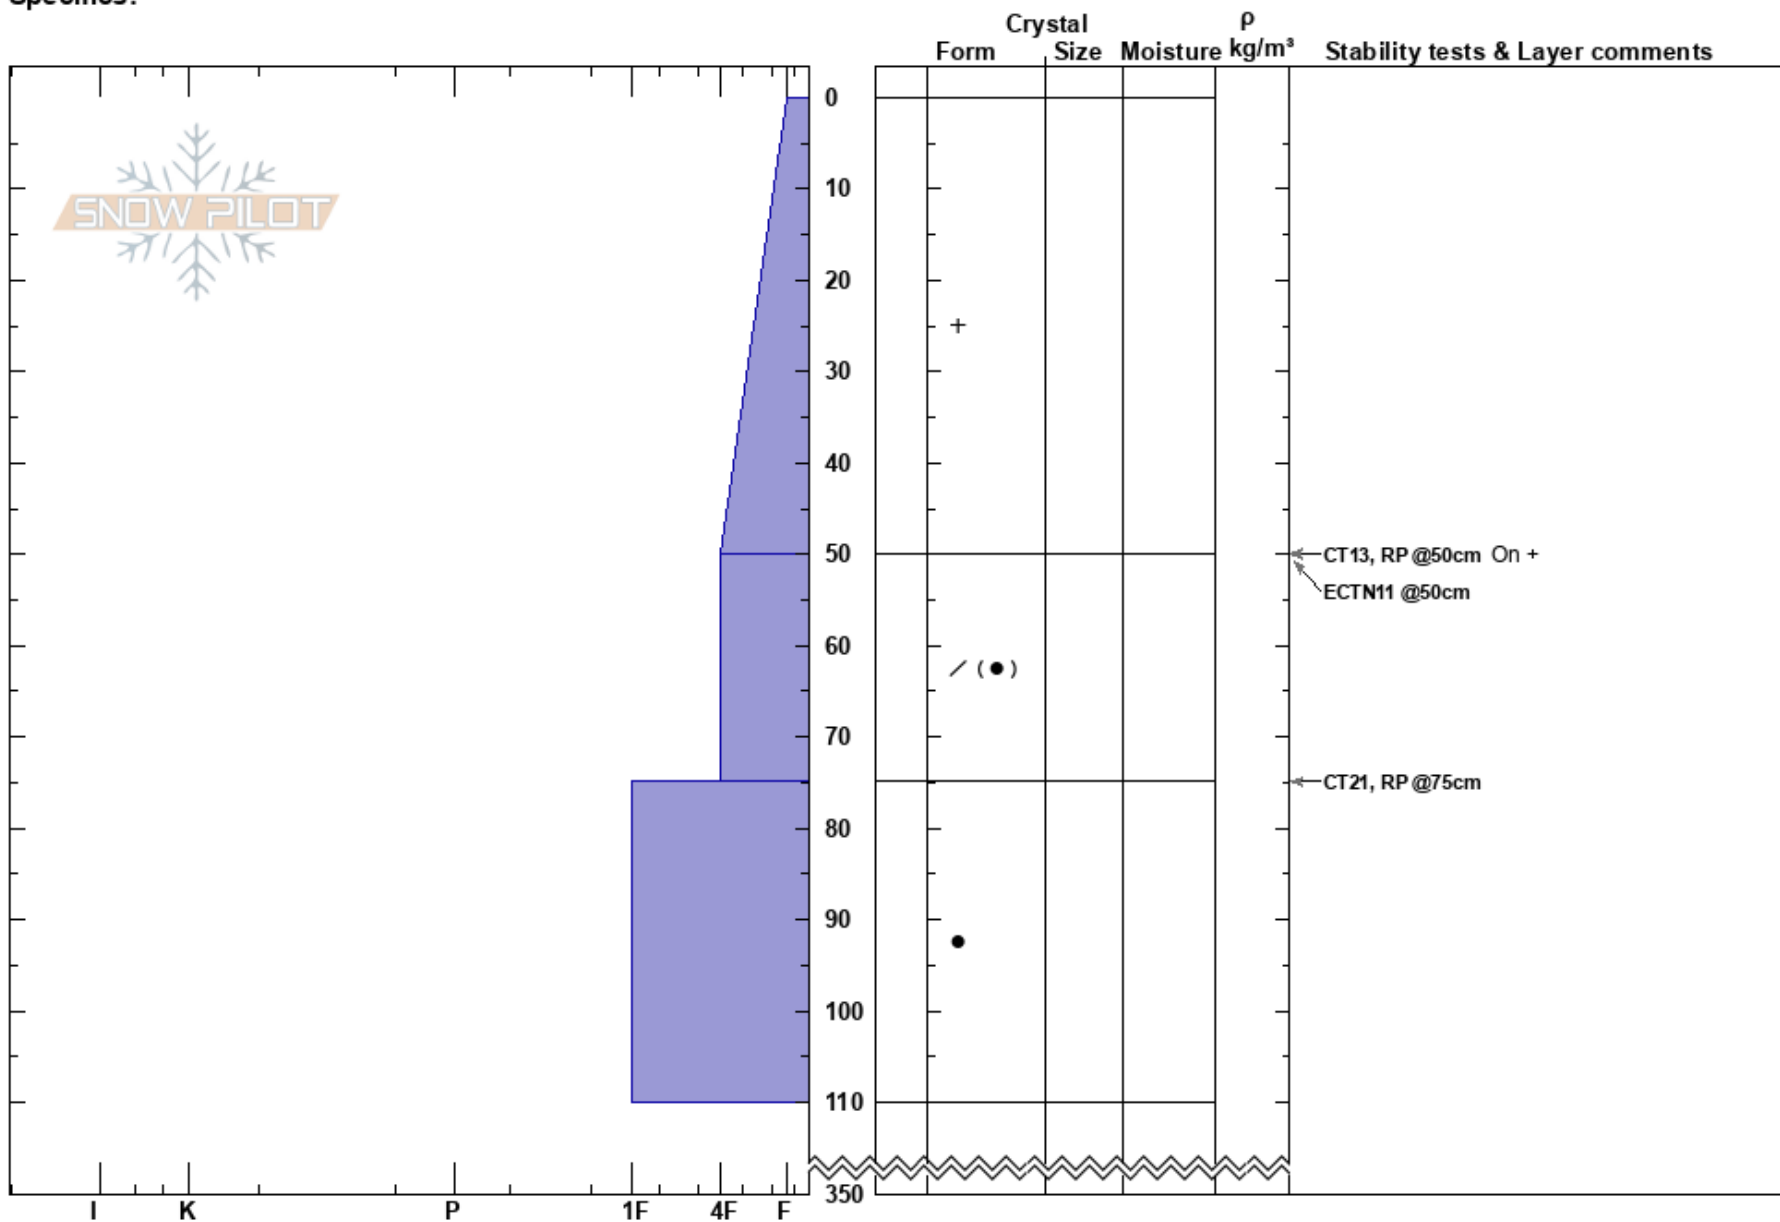

Eclipse  
 Monashee  
 BC  
 Elevation: 1900 m  
 Aspect: 260°  
 Specifics:

luke stevens  
 09/03/2017 - 01:30  
 Co-ord:  
 Slope Angle: 29°  
 Wind Loading:

Stability: **HS:350** **Layer Notes:**  
 Air Temperature:  
 Sky Cover: OVC  
 Precipitation: NO  
 Wind: Calm

**Notes:** Location - Sparse Trees, Convex roll  
 Very little slab properties or signs of propagation. PC results in new storm snow  
 Right side up snowpack