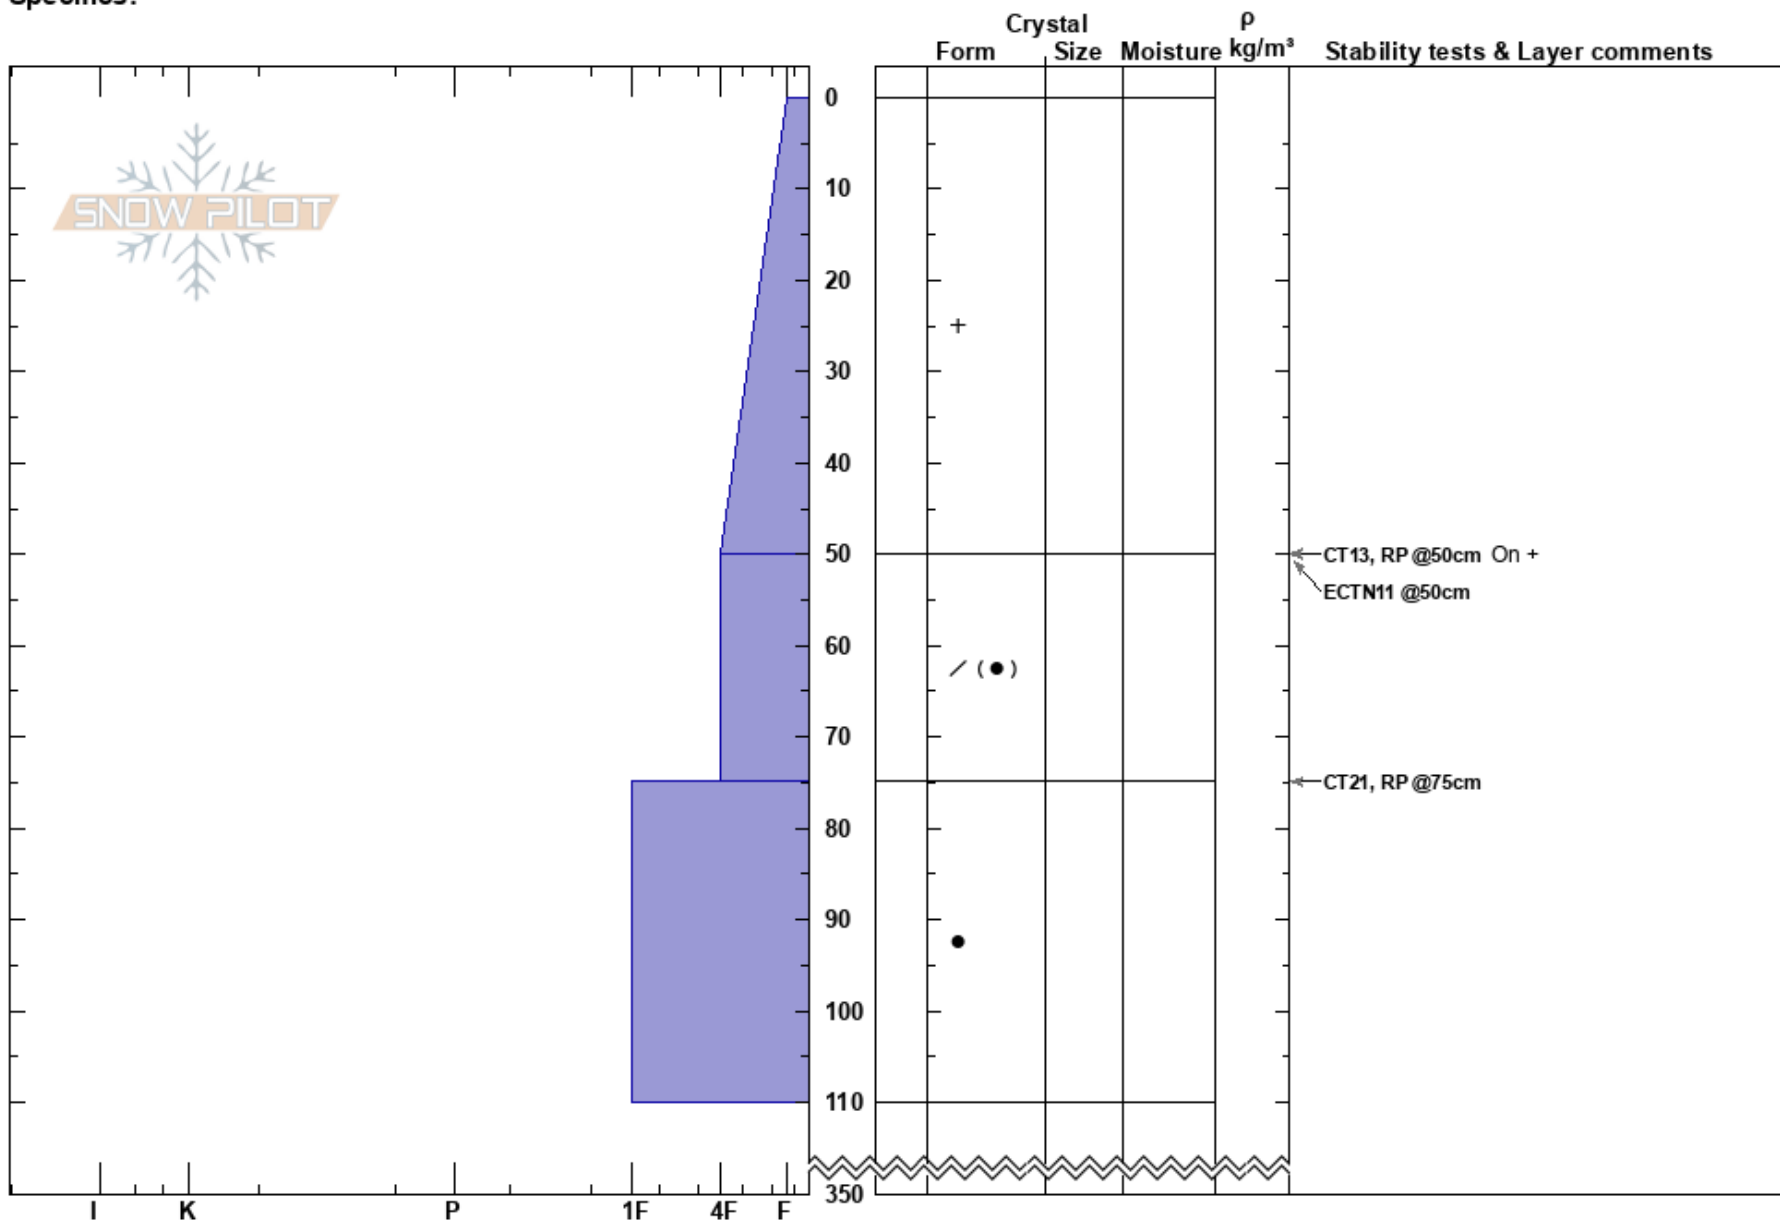

Eclipse
 Monashee
 BC
 Elevation: 1900 m
 Aspect: 260°
 Specifics:

luke stevens
 09/03/2017 - 01:30
 Co-ord:
 Slope Angle: 29°
 Wind Loading:

Stability:
 Air Temperature:
 Sky Cover: OVC
 Precipitation: NO
 Wind: Calm

HS:350

Layer Notes:

Notes: Location - Sparse Trees, Convex roll
 Very little slab properties or signs of propagation. PC results in new storm snow
 Right side up snowpack