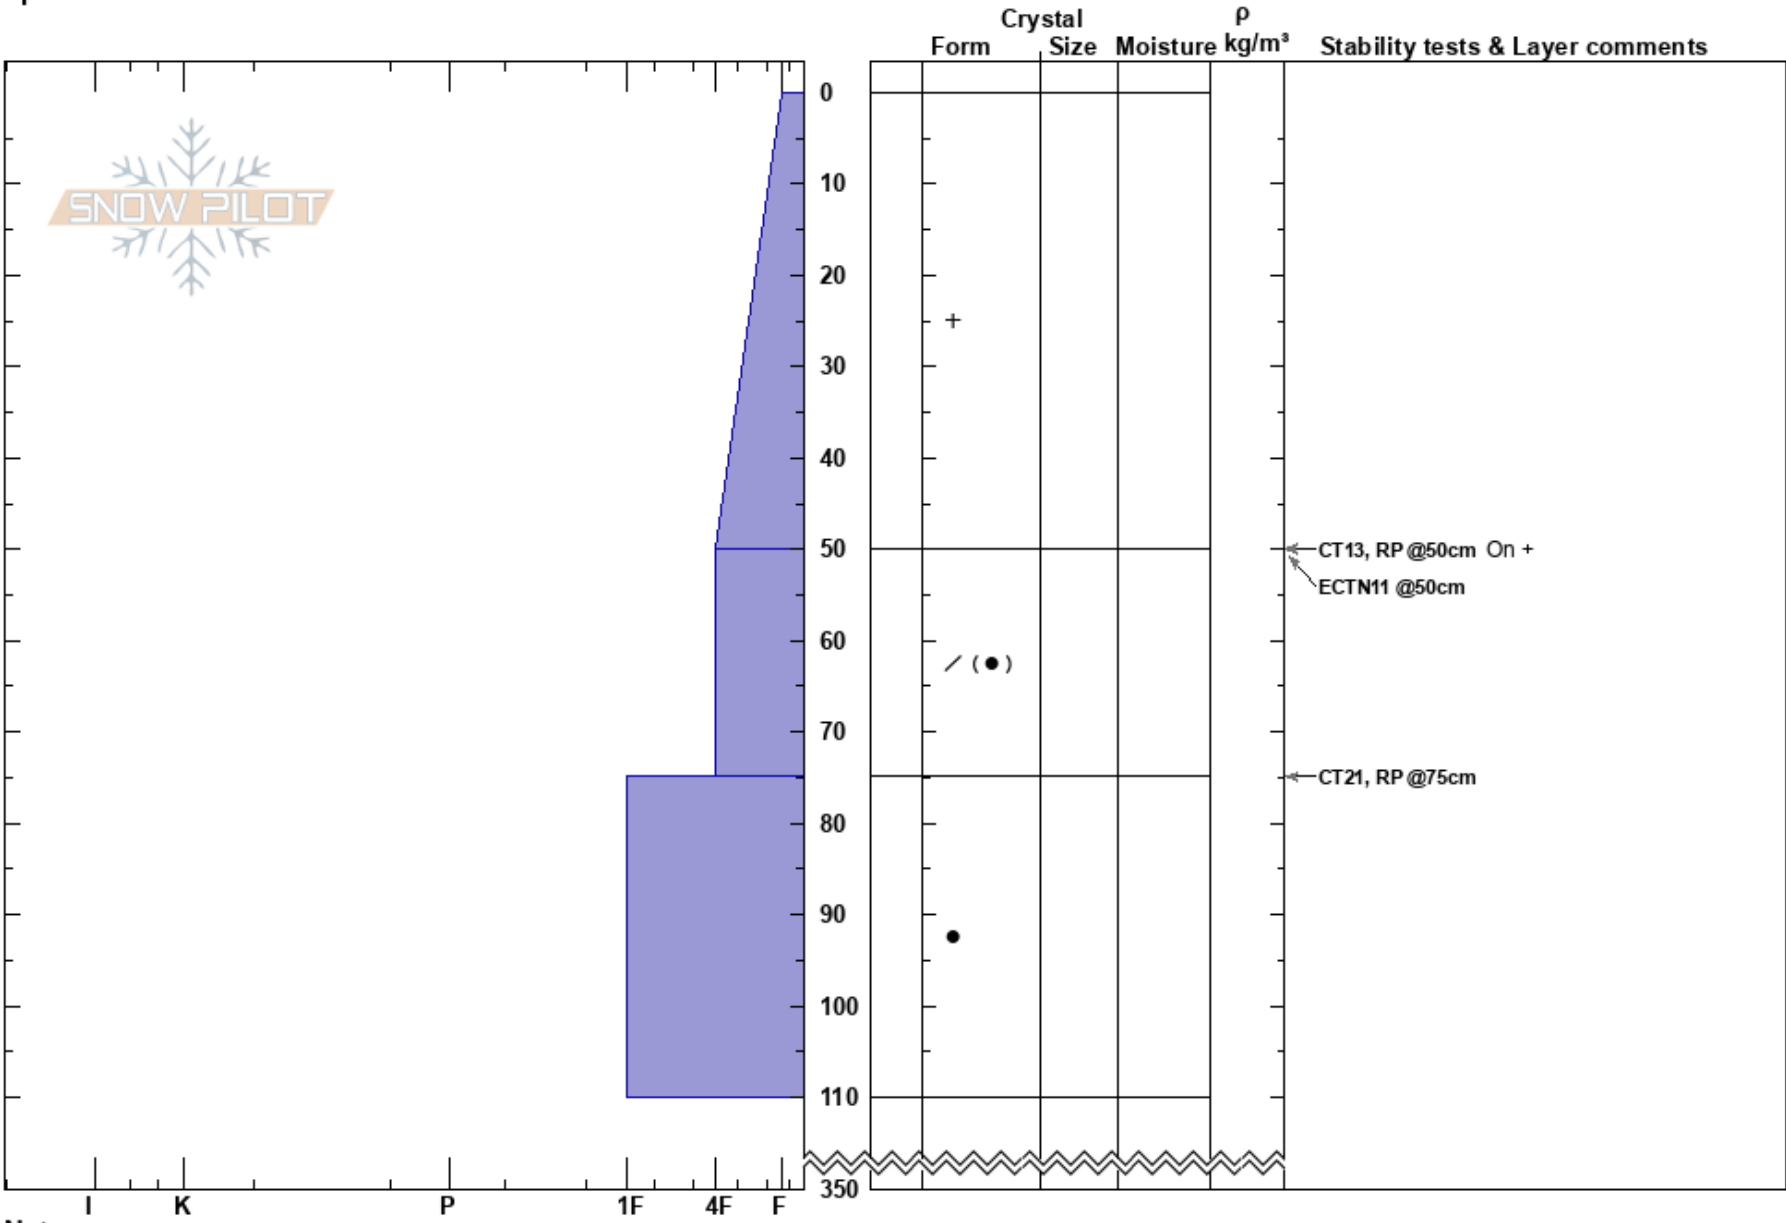

Eclipse
 Monashee
 BC
 Elevation: 1900 m
 Aspect: 260°
 Specifics:

luke stevens
 09/03/2017 - 01:30
 Co-ord:
 Slope Angle: 29°
 Wind Loading:

Stability: **HS:350** **Layer Notes:**
 Air Temperature:
 Sky Cover: OVC
 Precipitation: NO
 Wind: Calm

Notes: Location - Sparse Trees, Convex roll
 Very little slab properties or signs of propagation. PC results in new storm snow
 Right side up snowpack