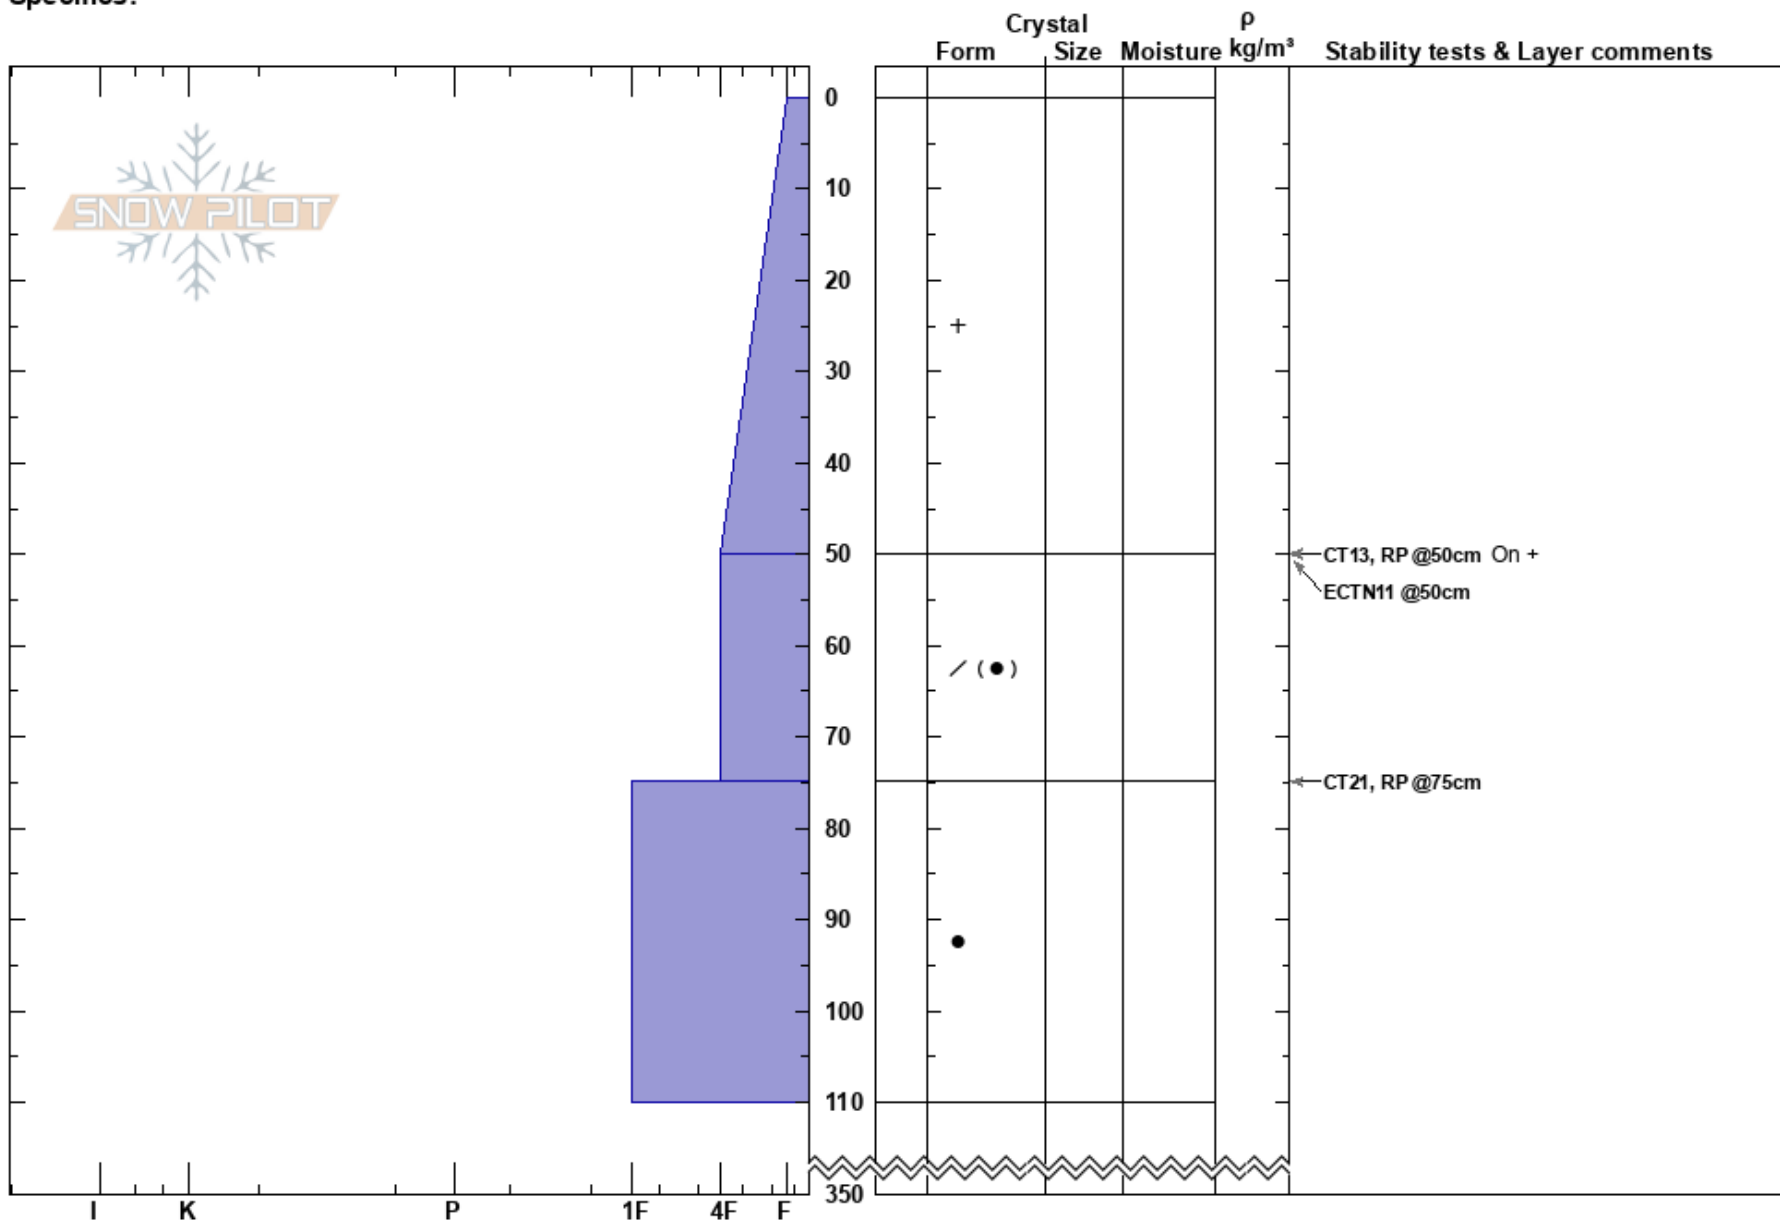

Eclipse  
 Monashee  
 BC  
 Elevation: 1900 m  
 Aspect: 260°  
 Specifics:

luke stevens  
 09/03/2017 - 01:30  
 Co-ord:  
 Slope Angle: 29°  
 Wind Loading:

Stability:  
 Air Temperature:  
 Sky Cover: OVC  
 Precipitation: NO  
 Wind: Calm

HS:350

Layer Notes:

**Notes:** Location - Sparse Trees, Convex roll  
 Very little slab properties or signs of propagation. PC results in new storm snow  
 Right side up snowpack