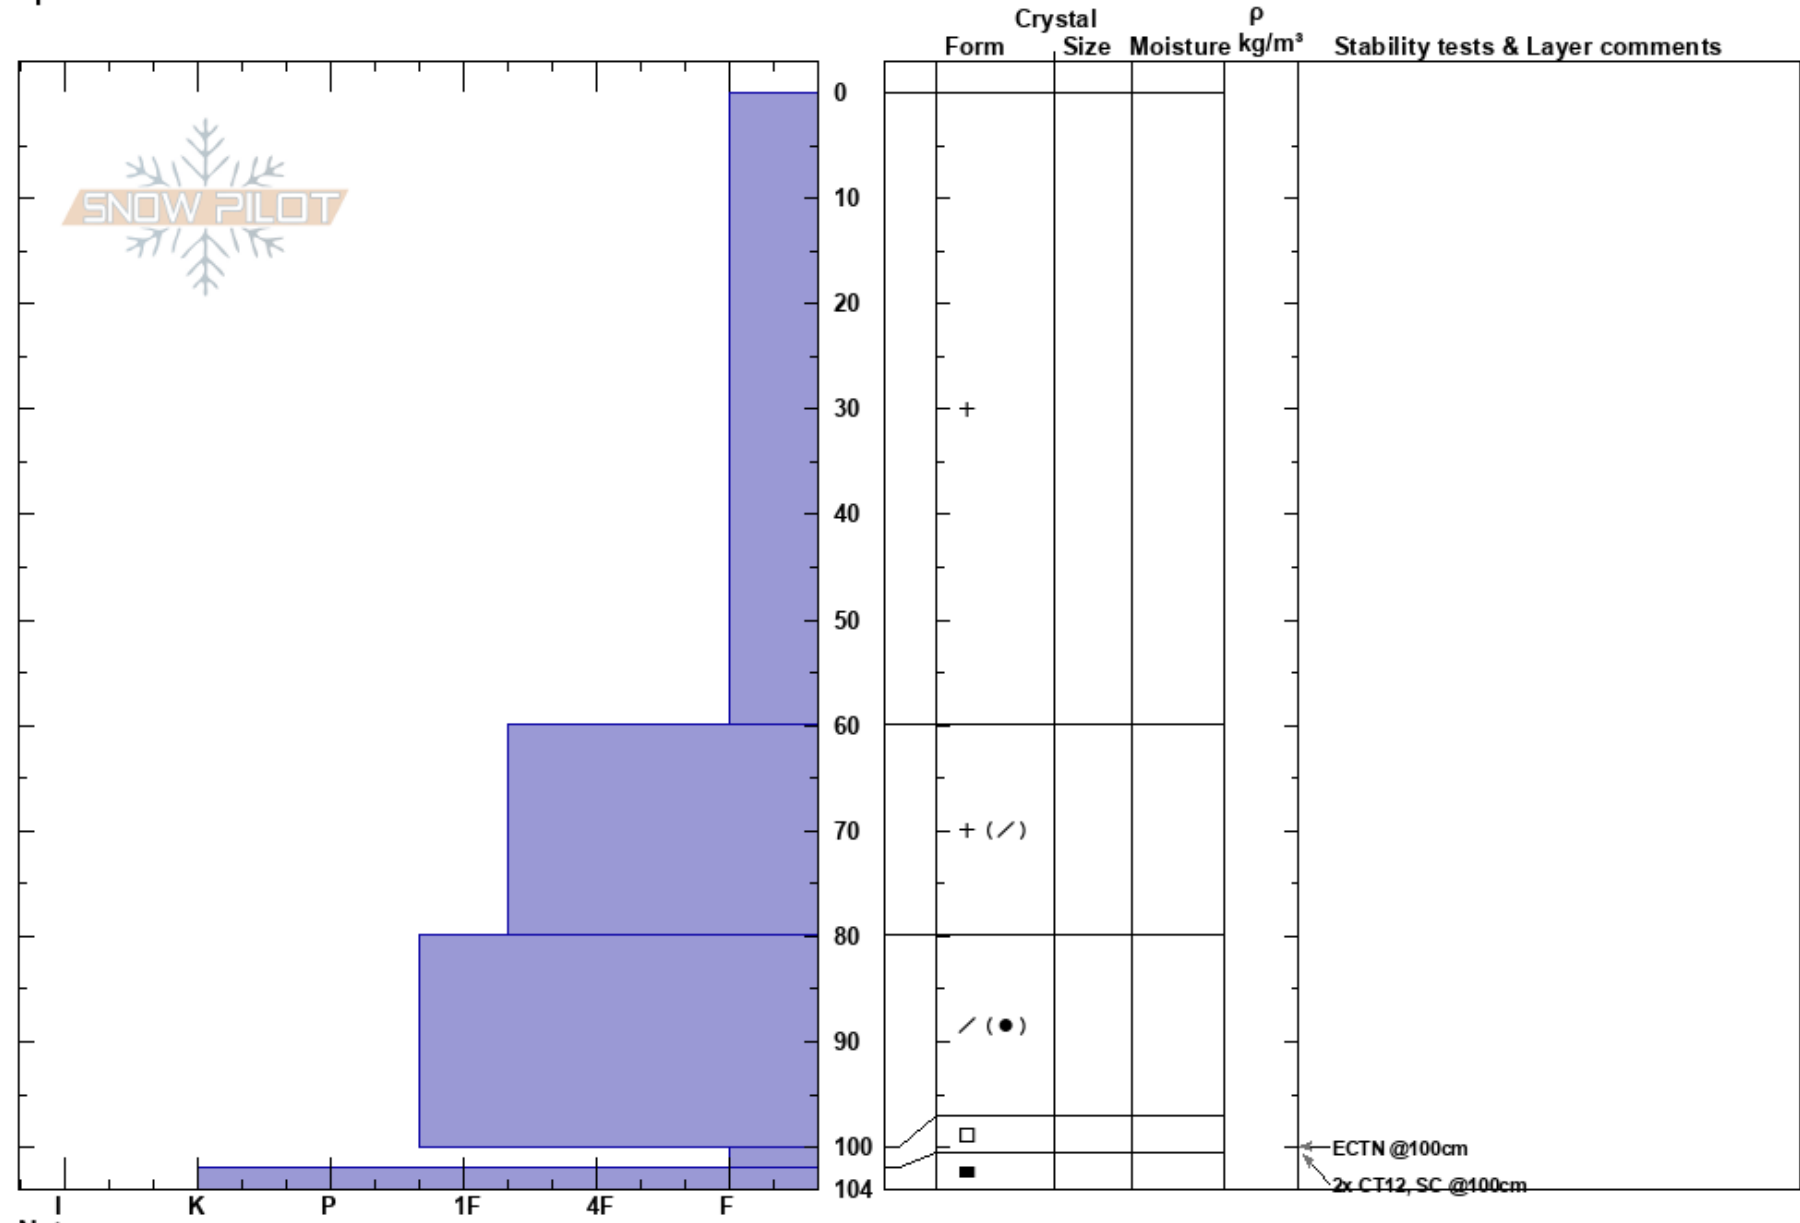

Joker Profile
 Coast Range
 BC
 Elevation: 4500 ft
 Aspect: 360°
 Specifics:

R Merrill
 09/03/2017 - 09:00
 Co-ord:
 Slope Angle:
 Wind Loading:

Stability:
 Air Temperature: -10°C
 Sky Cover: SCT
 Precipitation: NO
 Wind:

Layer Notes:

Notes: