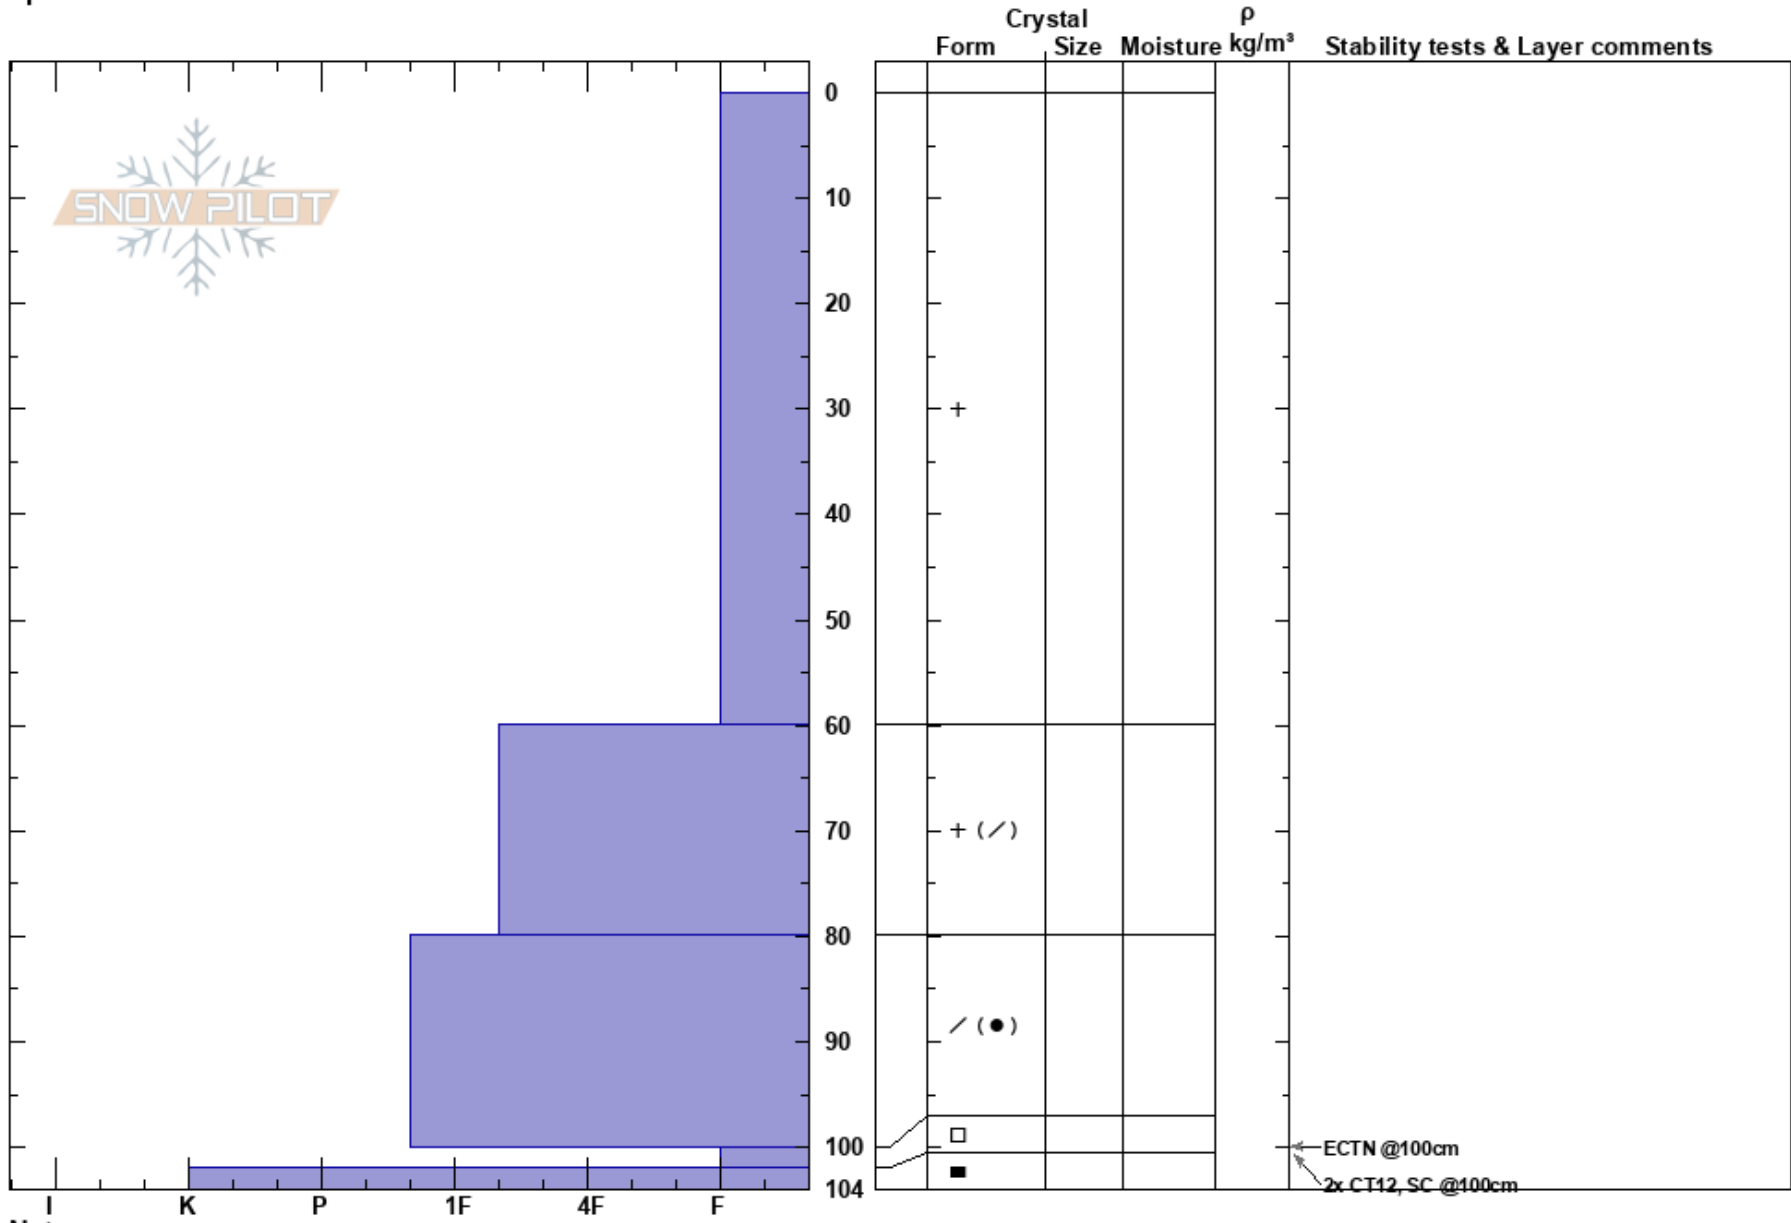

Joker Profile  
 Coast Range  
 BC  
 Elevation: 4500 ft  
 Aspect: 360°  
 Specifics:

R Merrill  
 09/03/2017 - 09:00  
 Co-ord:  
 Slope Angle:  
 Wind Loading:

Stability:  
 Air Temperature: -10°C  
 Sky Cover: SCT  
 Precipitation: NO  
 Wind:

Layer Notes:

Notes: