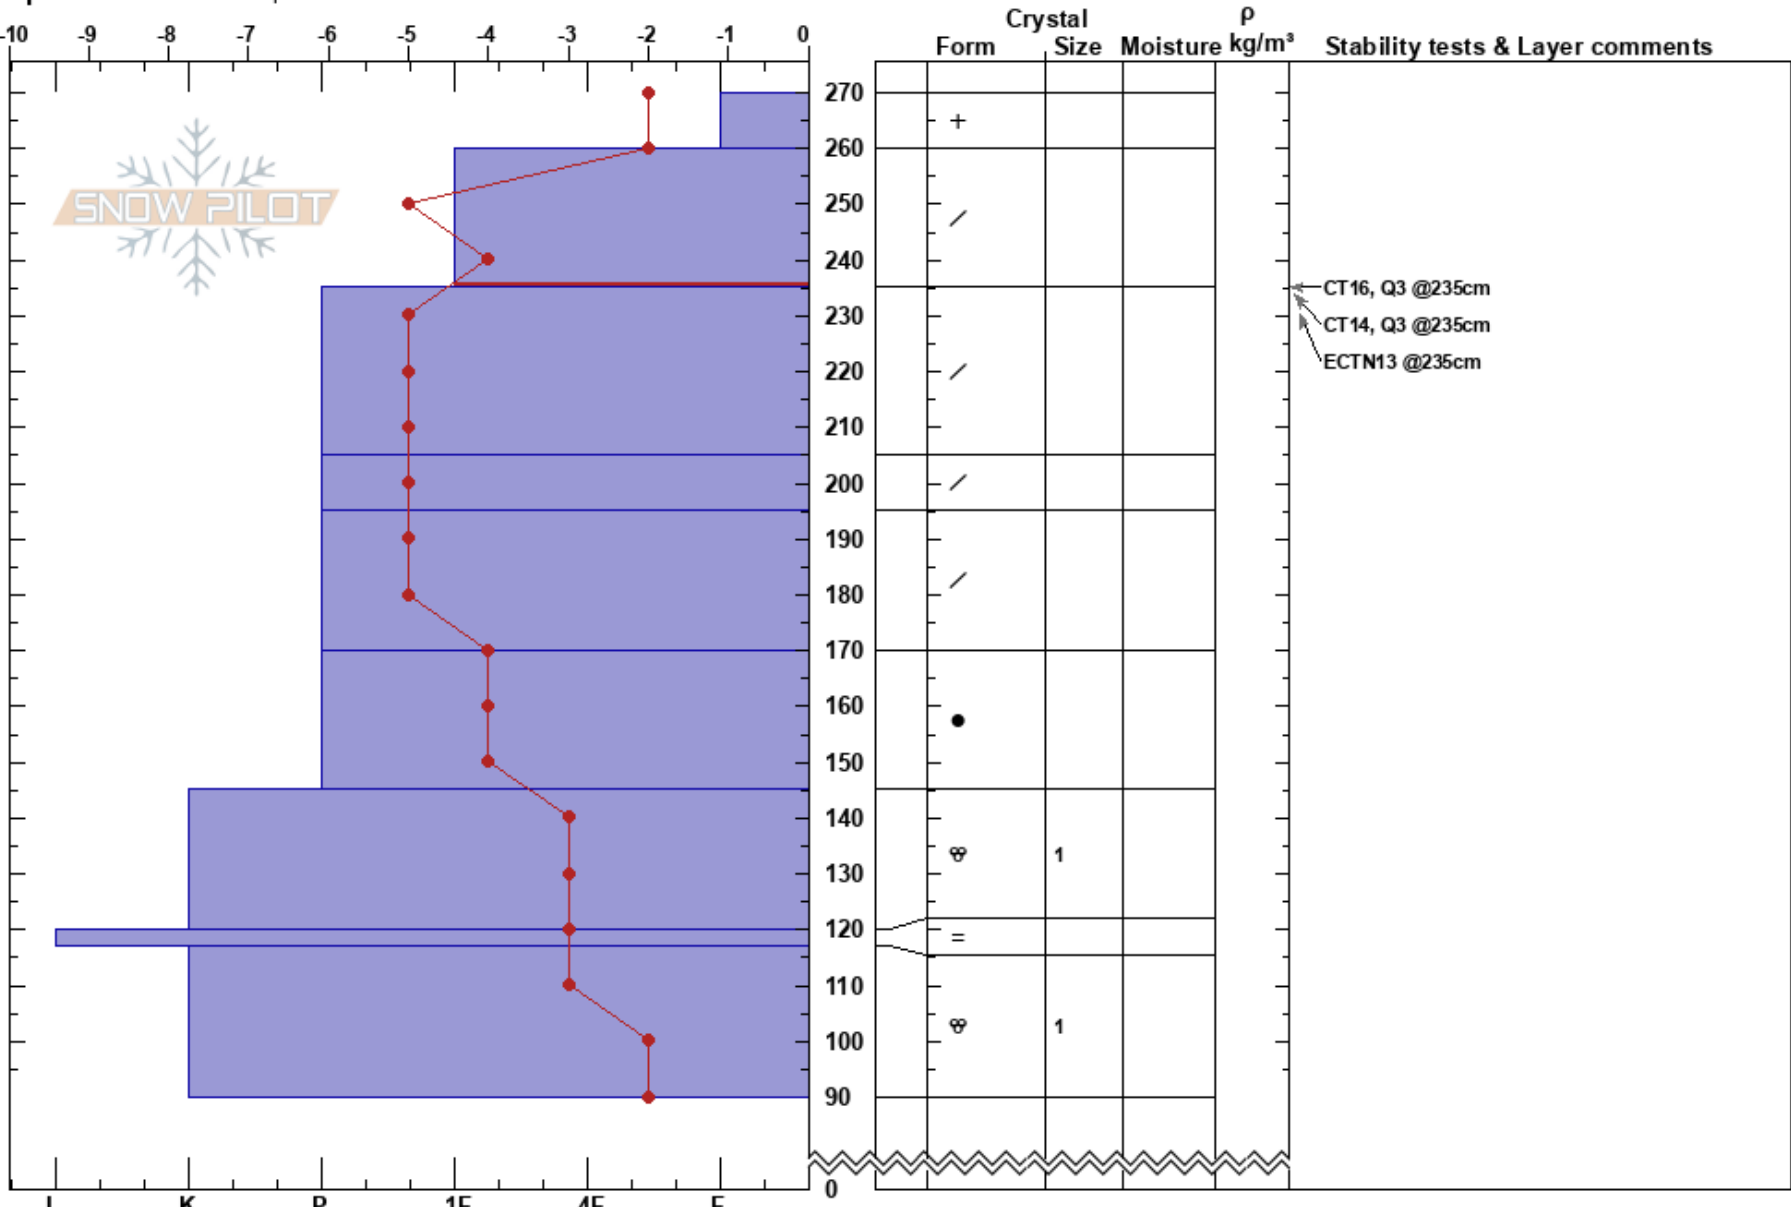

Cornice Ridge  
 Bitterroot  
 ID  
 Elevation: 5800 ft  
 Aspect: 100°  
 Specifics: We skied slope

Melissa Hendrickson  
 03/09/2017 - 11:30am  
 Co-ord: 47.46968N, -116.13043W  
 Slope Angle: 36°  
 Wind Loading: no

Stability: Good  
 Air Temperature: -2°C  
 Sky Cover: X  
 Precipitation: S5  
 Wind: S Light Breeze

HS:270  
 PF: 70 260-235cm: Problematic layer  
 PS: 25

Notes: Windloading evident on N-NE-E aspects at ridge and open spots. Similar snowpack on all aspects.