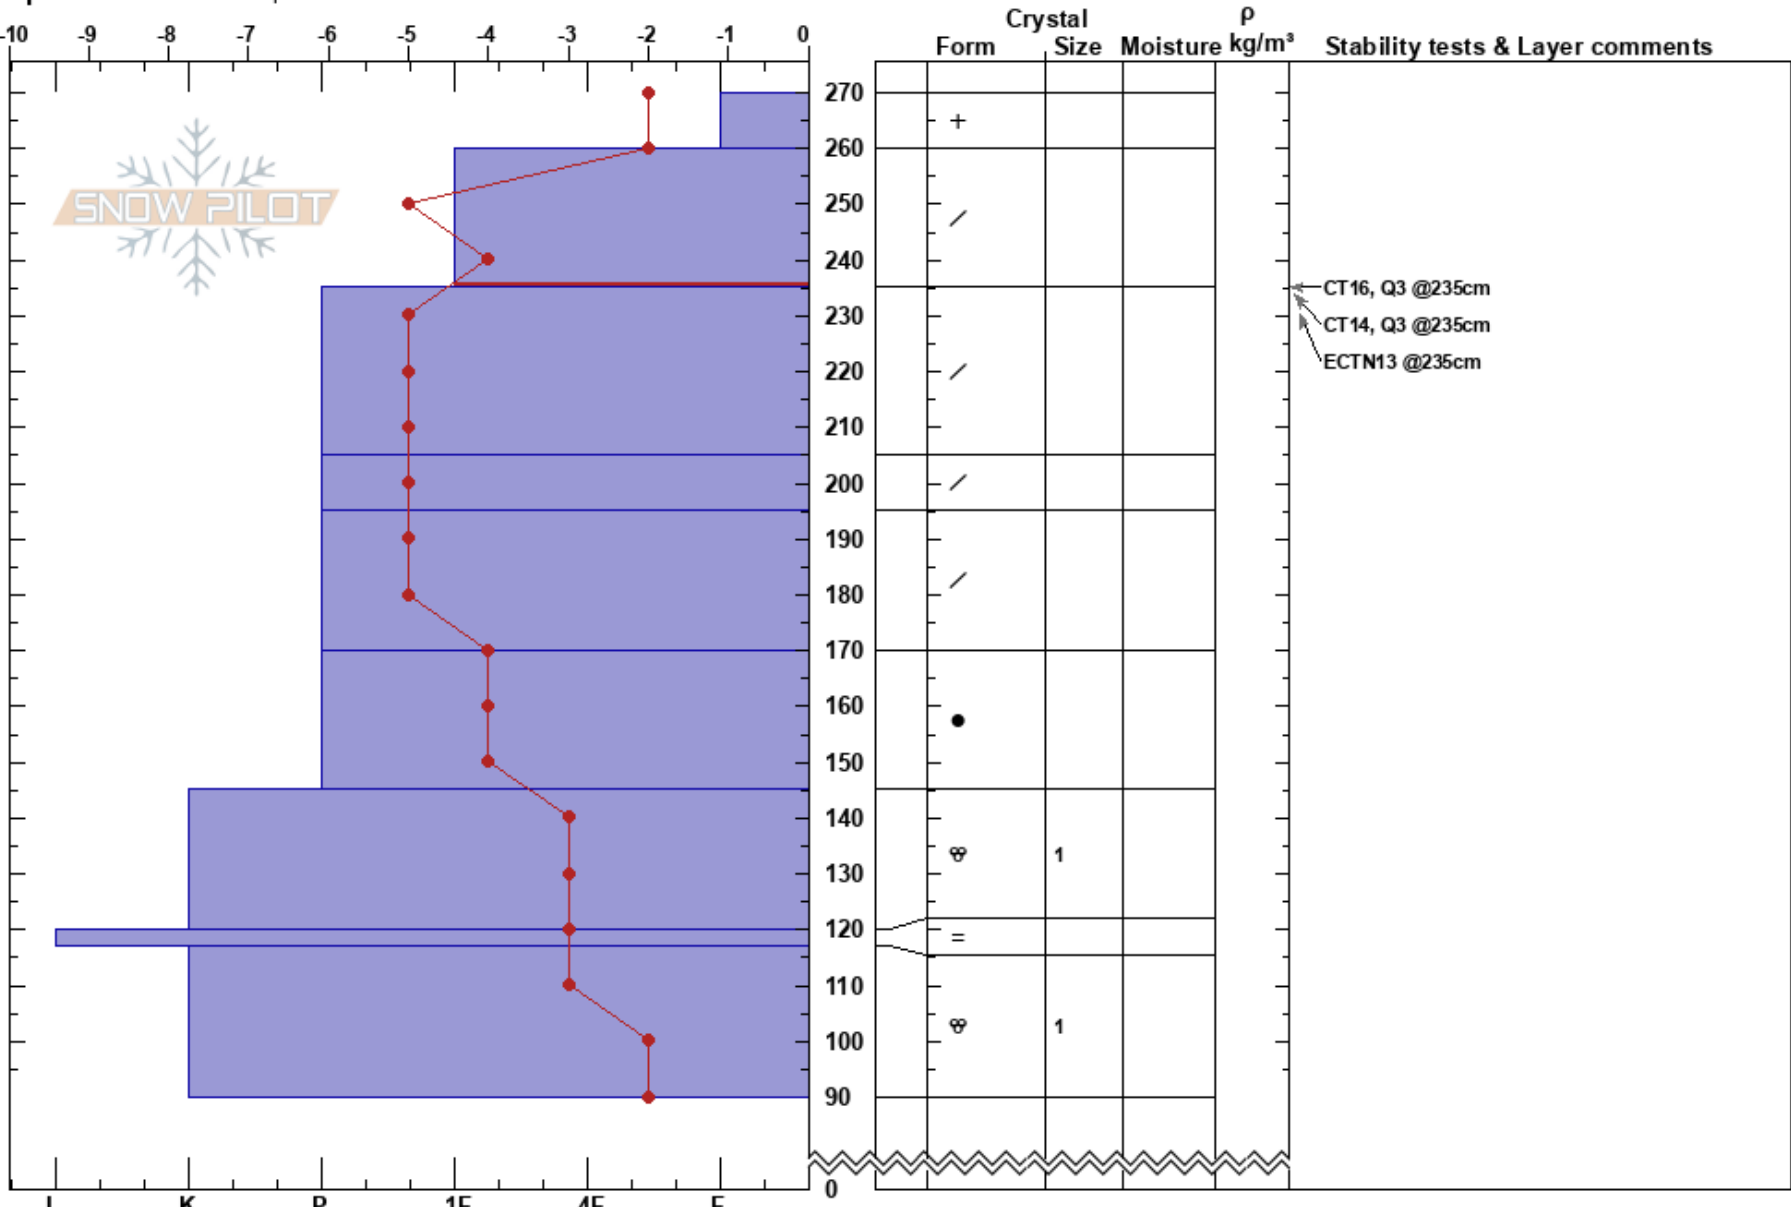

Cornice Ridge
 Bitterroot
 ID
 Elevation: 5800 ft
 Aspect: 100°
 Specifics: We skied slope

Melissa Hendrickson
 03/09/2017 - 11:30am
 Co-ord: 47.46968N, -116.13043W
 Slope Angle: 36°
 Wind Loading: no

Stability: Good
 Air Temperature: -2°C
 Sky Cover: X
 Precipitation: S5
 Wind: S Light Breeze

HS:270
 PF: 70 260-235cm: Problematic layer
 PS: 25

Notes: Windloading evident on N-NE-E aspects at ridge and open spots. Similar snowpack on all aspects.