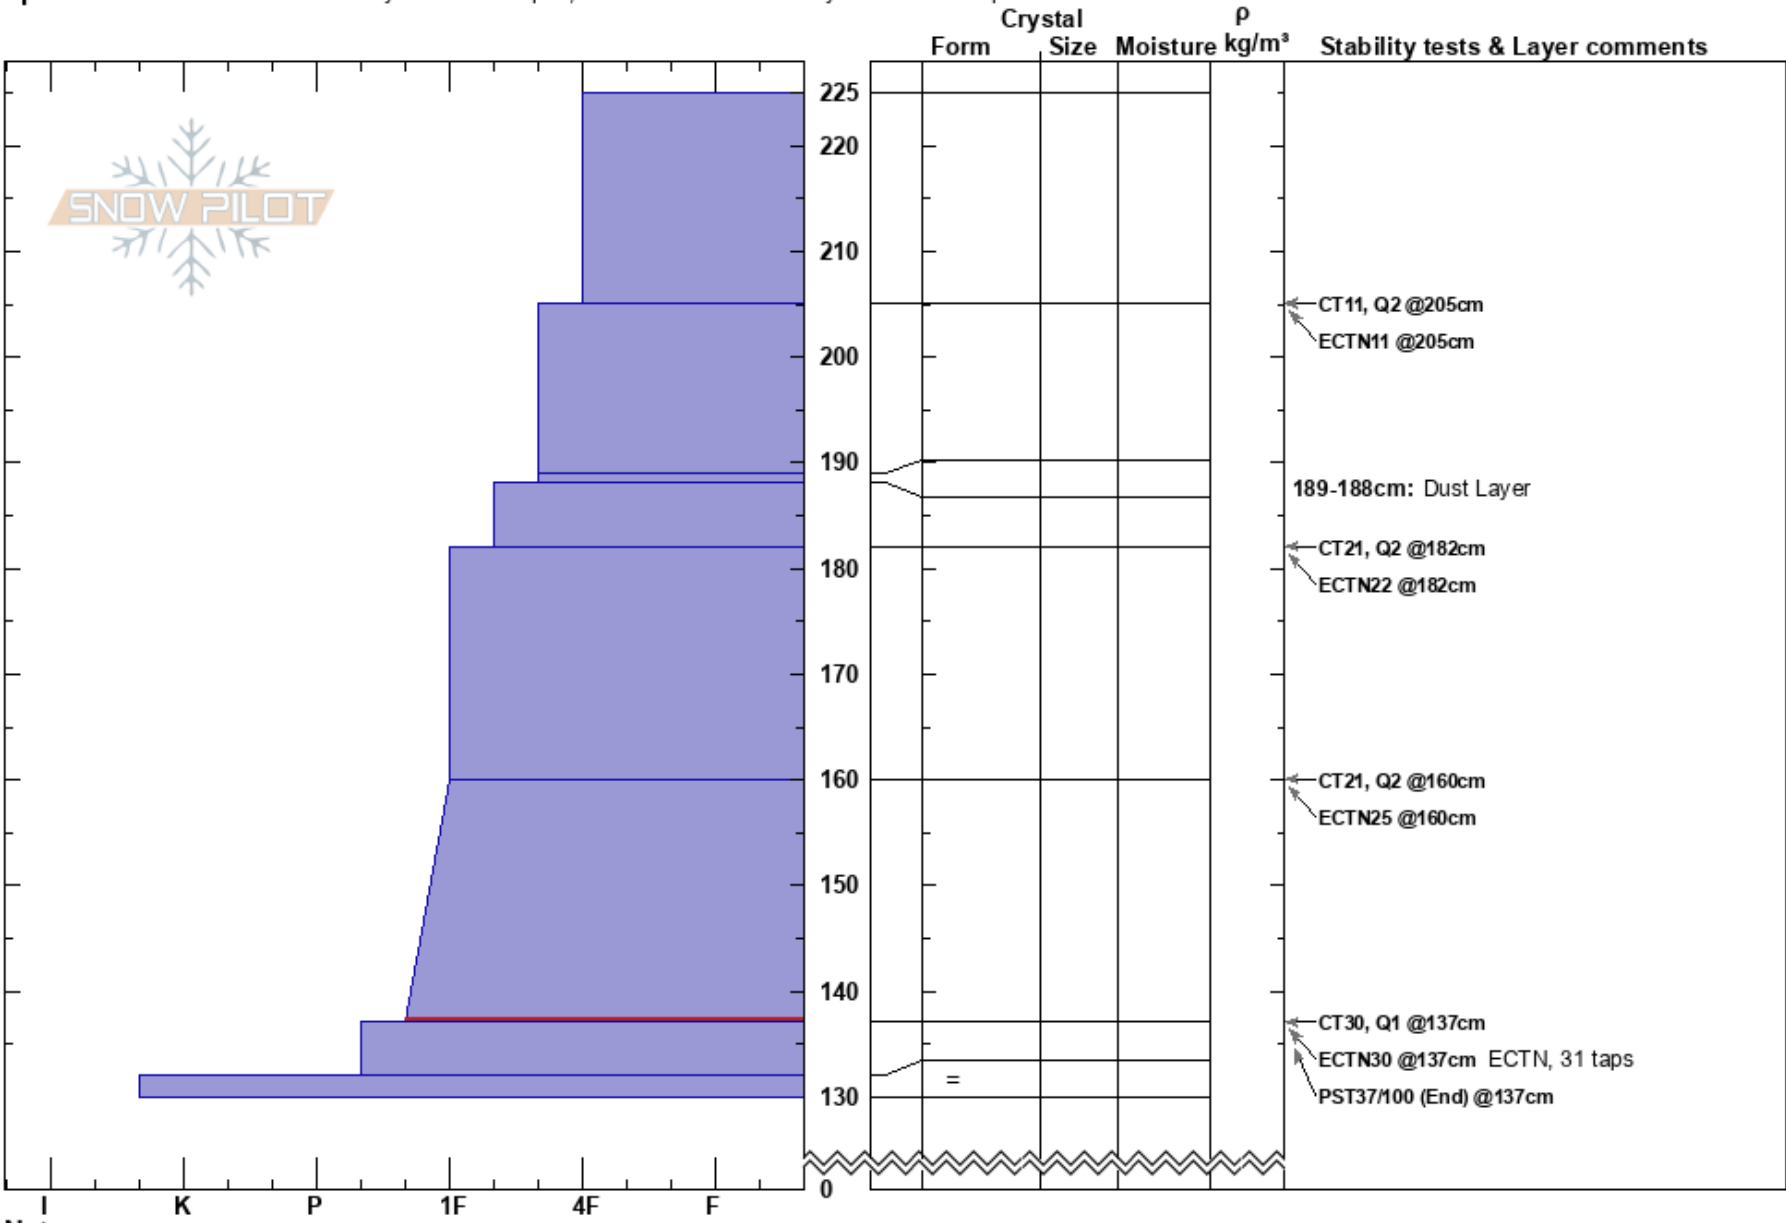

Lionhead - Marge
 Lionhead Range
 MT
 Elevation: 9040 ft
 Aspect: 50°
 Specifics: Recent avalanche activity on similar slopes; Recent avalanche activity on different slopes

Alex Marienthal
 03/09/2017 - 10:47am
 Co-ord: 44.71661N, -111.31882W
 Slope Angle: 31°
 Wind Loading: previous

Stability: Good
 Air Temperature:
 Sky Cover: BKN
 Precipitation: S-1
 Wind: W Moderate

HS:225
 189-188cm: Dust Layer
 160-137cm: Problematic layer

Notes: