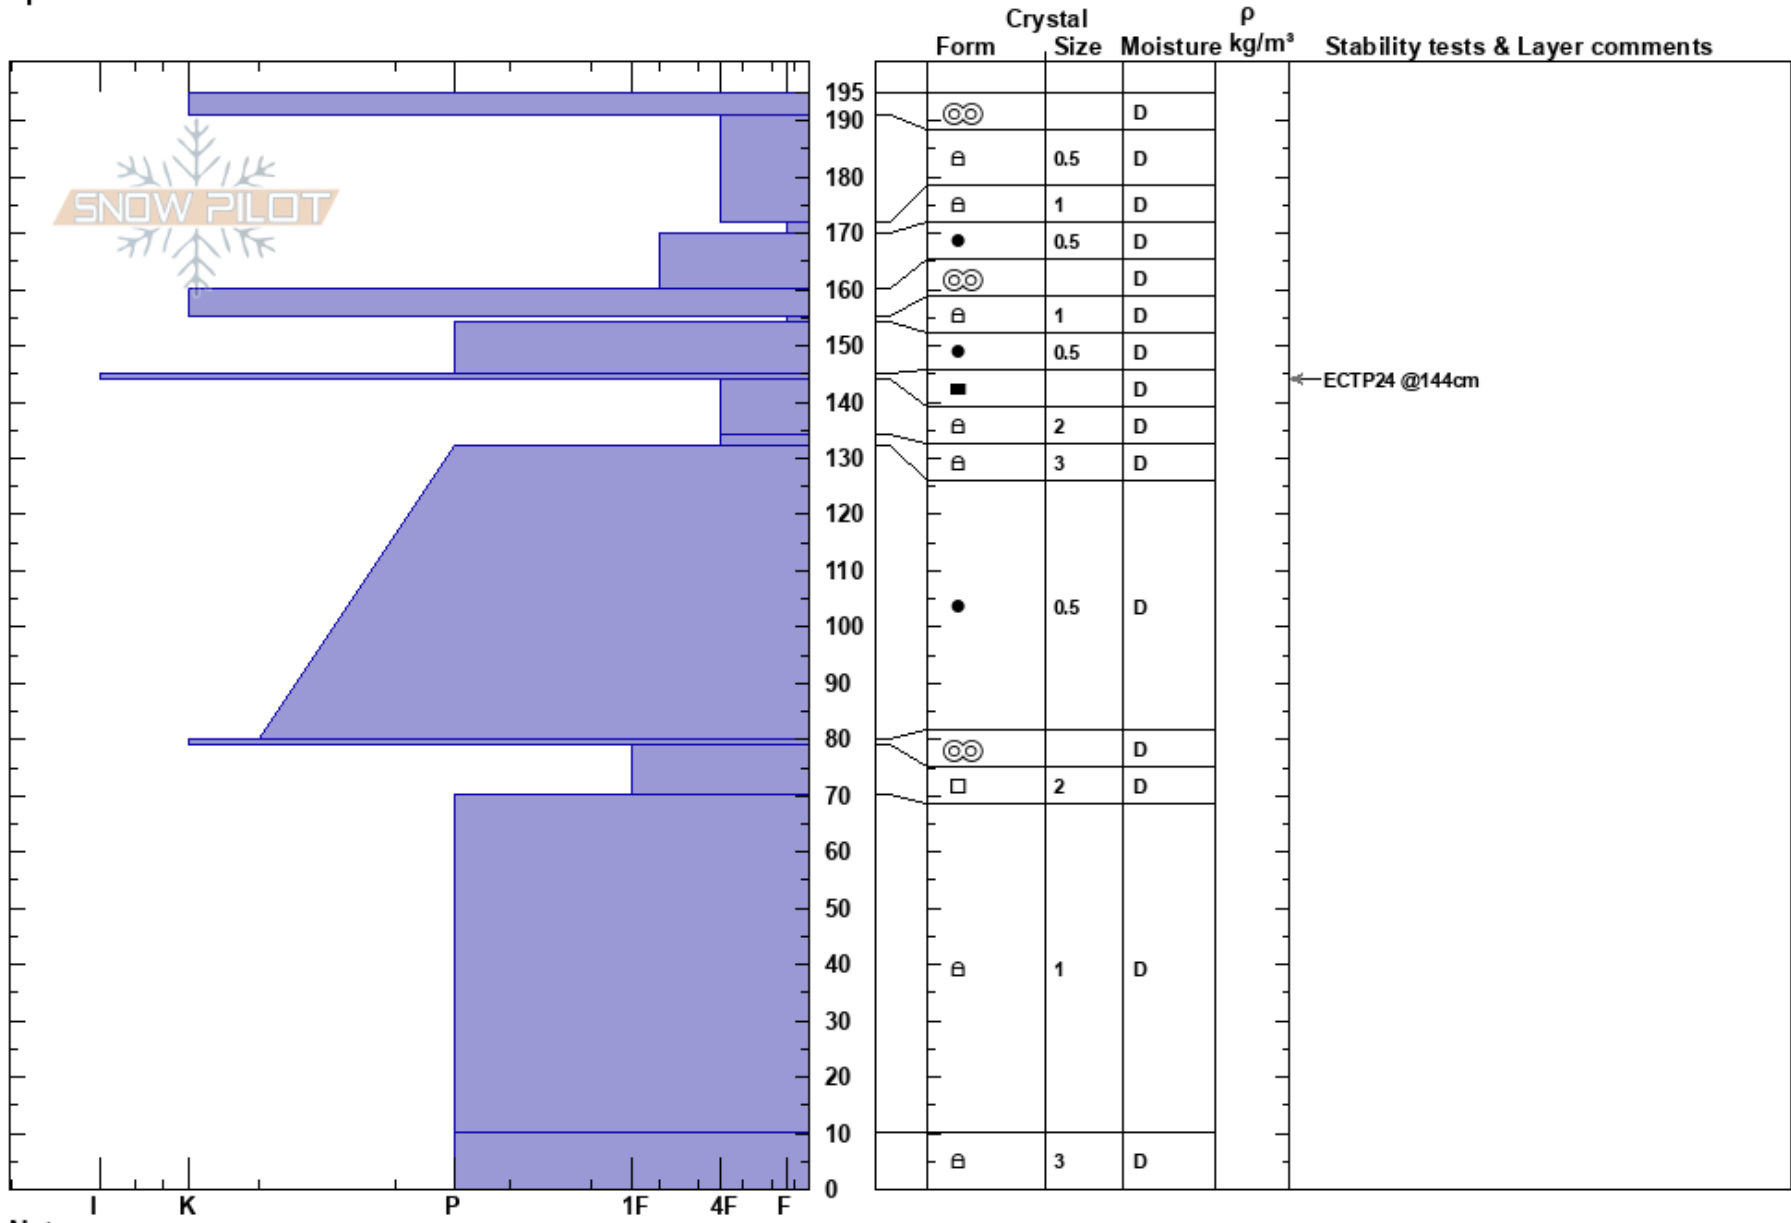

Twining Peak  
 Sawatch  
 CO  
 Elevation: 12000 ft  
 Aspect: 225°  
 Specifics:

Colin Mitchell  
 03/09/2017 - 11:30am  
 Co-ord: 39.12800N, -106.57000W  
 Slope Angle: 35°  
 Wind Loading: yes

Stability: Fair  
 Air Temperature: 0°C  
 Sky Cover: BKN  
 Precipitation: NO  
 Wind: W Light Breeze

HS: 195  
 PF: 80  
 Layer Notes: 144-134cm: Problematic layer

Notes: High thin clouds and very light wind loading