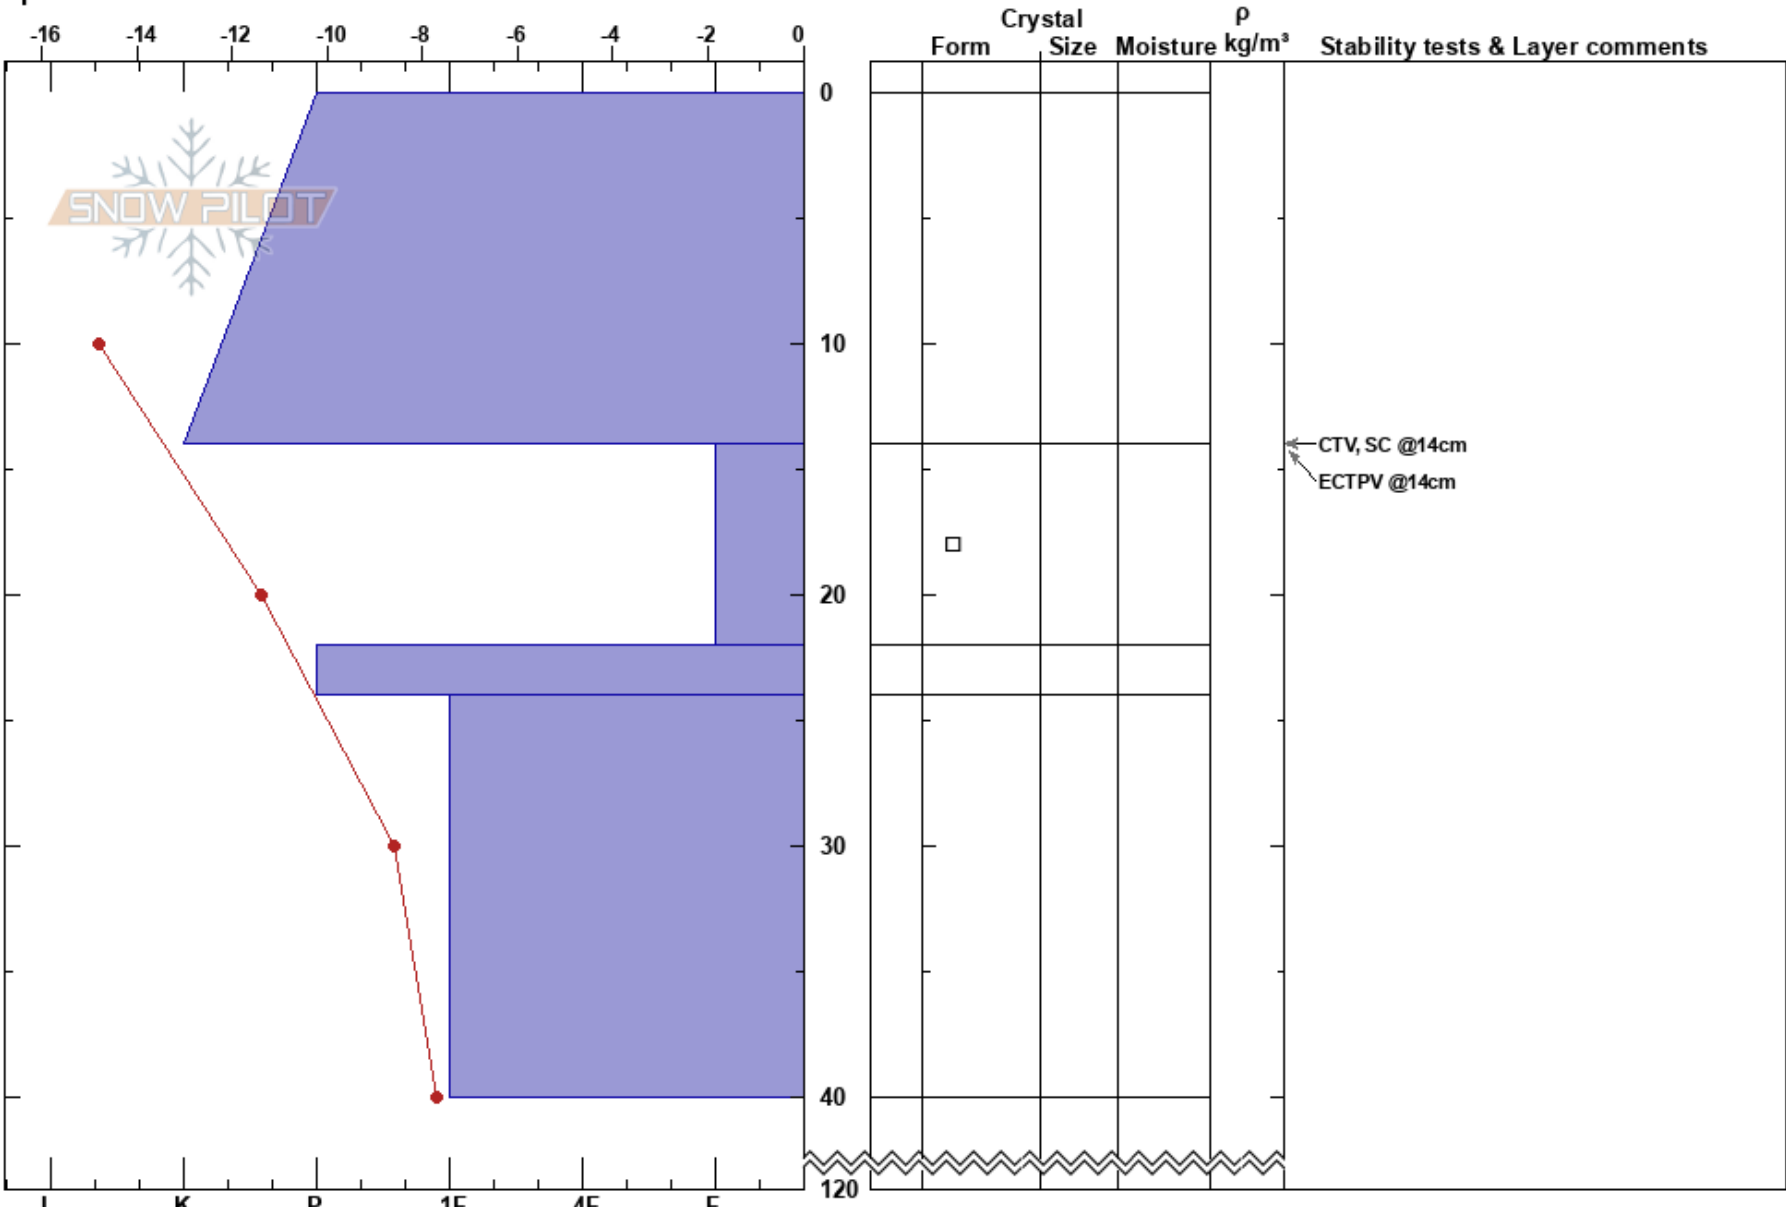

Kroenejenvaelie
 Grönfjället
 Sweden
 Elevation: 763 m
 Aspect: 64°
 Specifics:

Sven Olofsson
 27/02/2020 - 11:40
 Co-ord: 65.28493N, 15.65870E
 Slope Angle: 27°
 Wind Loading:

Stability:
 Air Temperature: -10°C PF: 0 14-22cm: Problematic layer
 Sky Cover: CLR
 Precipitation: NO
 Wind: Calm