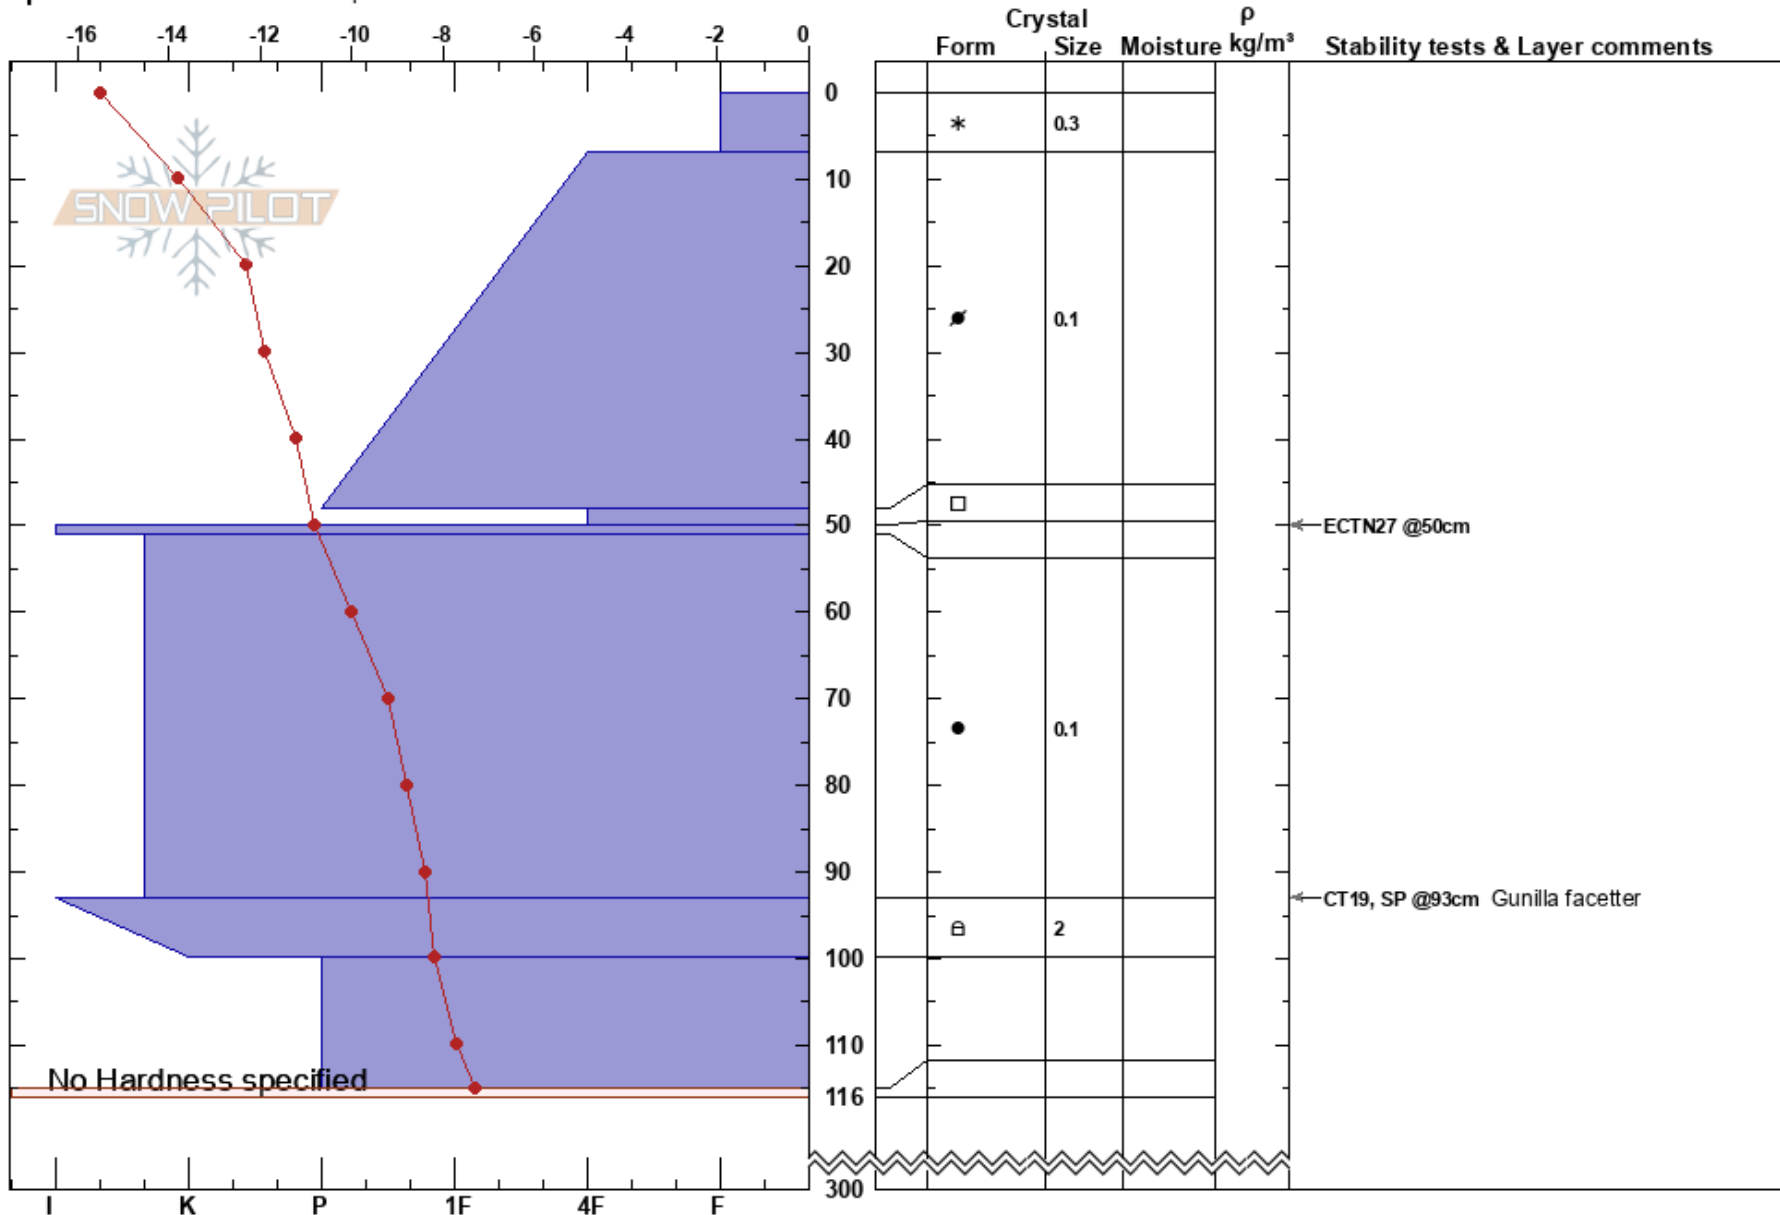

Vuoiddasjökeln 1163

Erik Lidström

Stability:

HS:300

Layer Notes:

Riksgänsen

09/03/2017 - 11:00

Air Temperature: 11.8°C PF: 20 48-50cm: Problematic layer

Sweden

Co-ord: 68.33691N, 18.29636E

Sky Cover: CLR

Elevation: 1163 m

Slope Angle: 18°

Precipitation: NO

Aspect: NE

Wind Loading:

Wind: Calm

Specifics: We snowmobiled slope

Notes: