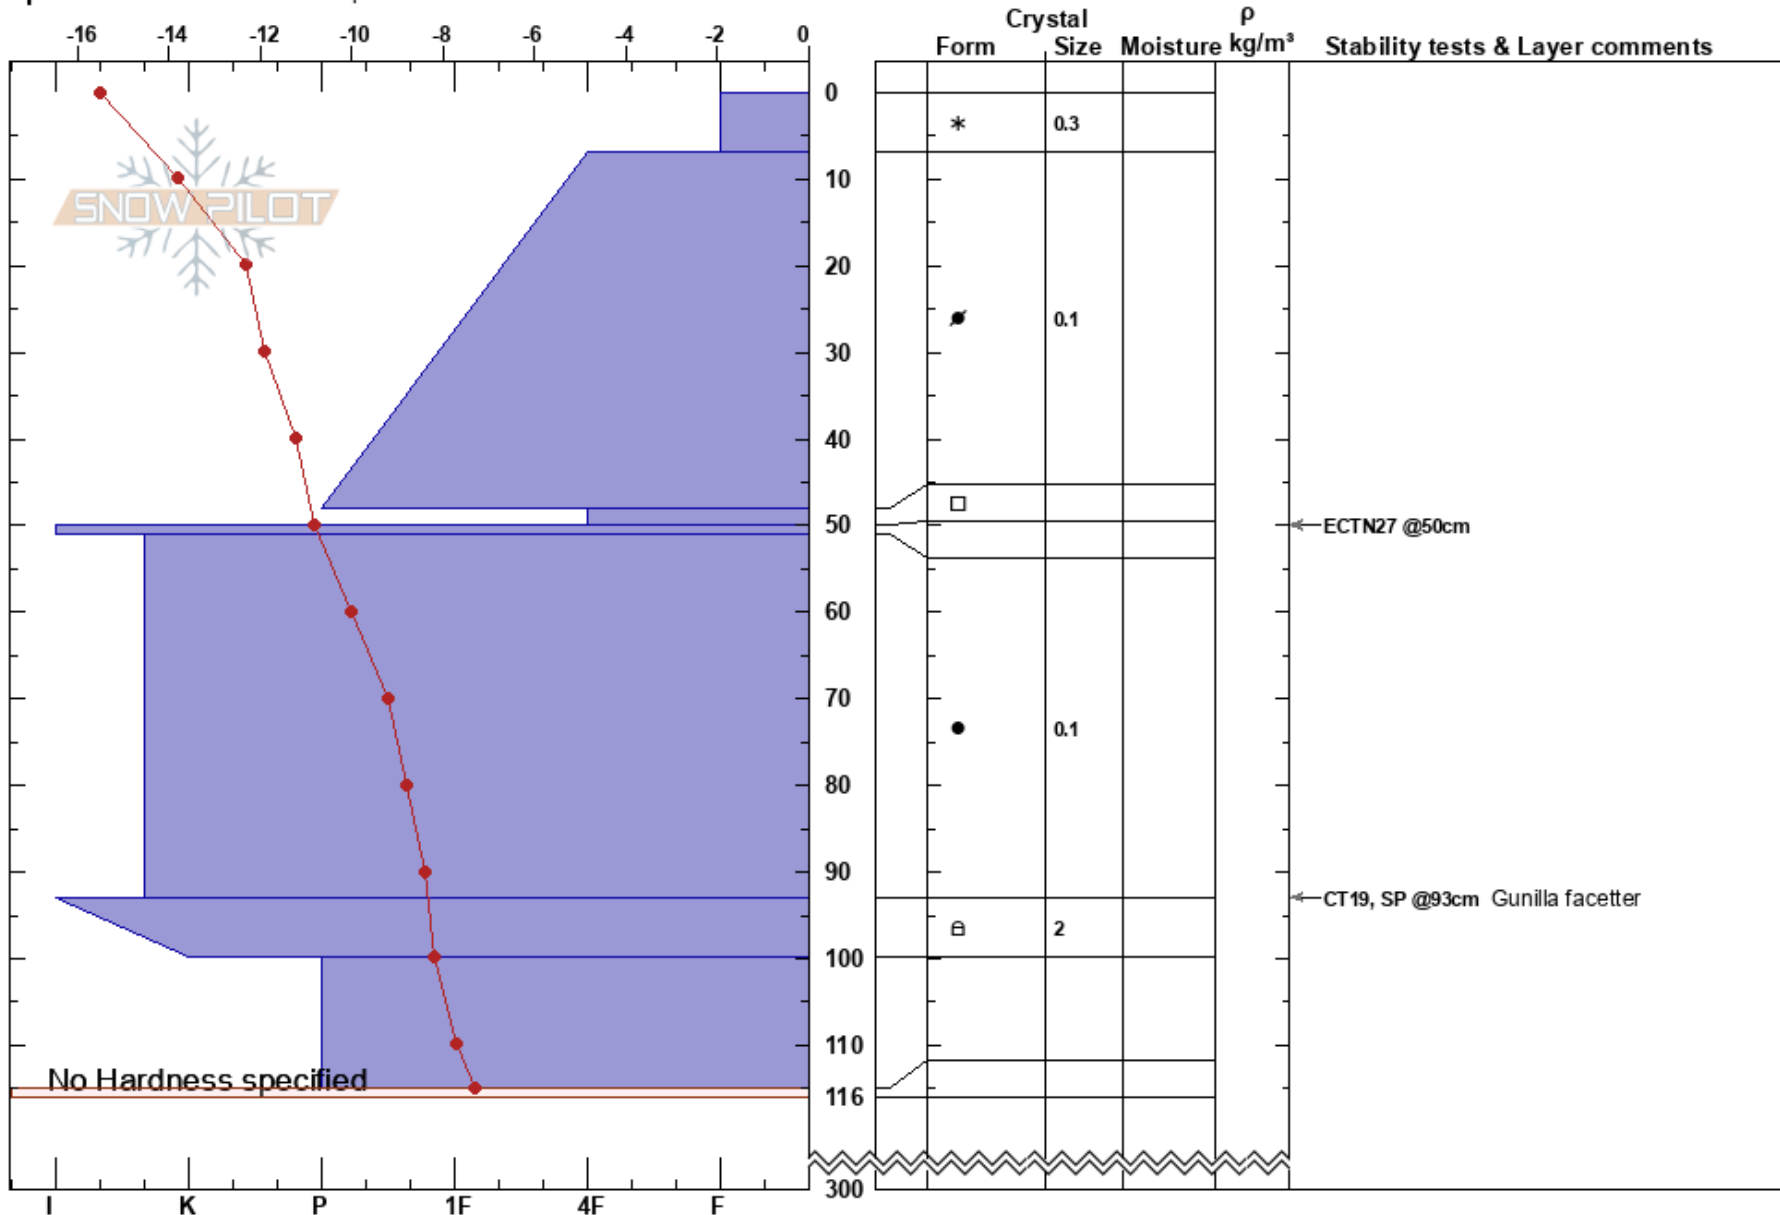

Vuoiddasjökeln 1163

Erik Lidström

Stability:

HS:300

Layer Notes:

Riksgänsen

09/03/2017 - 11:00

Air Temperature: 11.8°C PF: 20 48-50cm: Problematic layer

Sweden

Co-ord: 68.33691N, 18.29636E

Sky Cover: CLR

Elevation: 1163 m

Slope Angle: 18°

Precipitation: NO

Aspect: NE

Wind Loading:

Wind: Calm

Specifics: We snowmobiled slope

No Hardness specified

Notes: