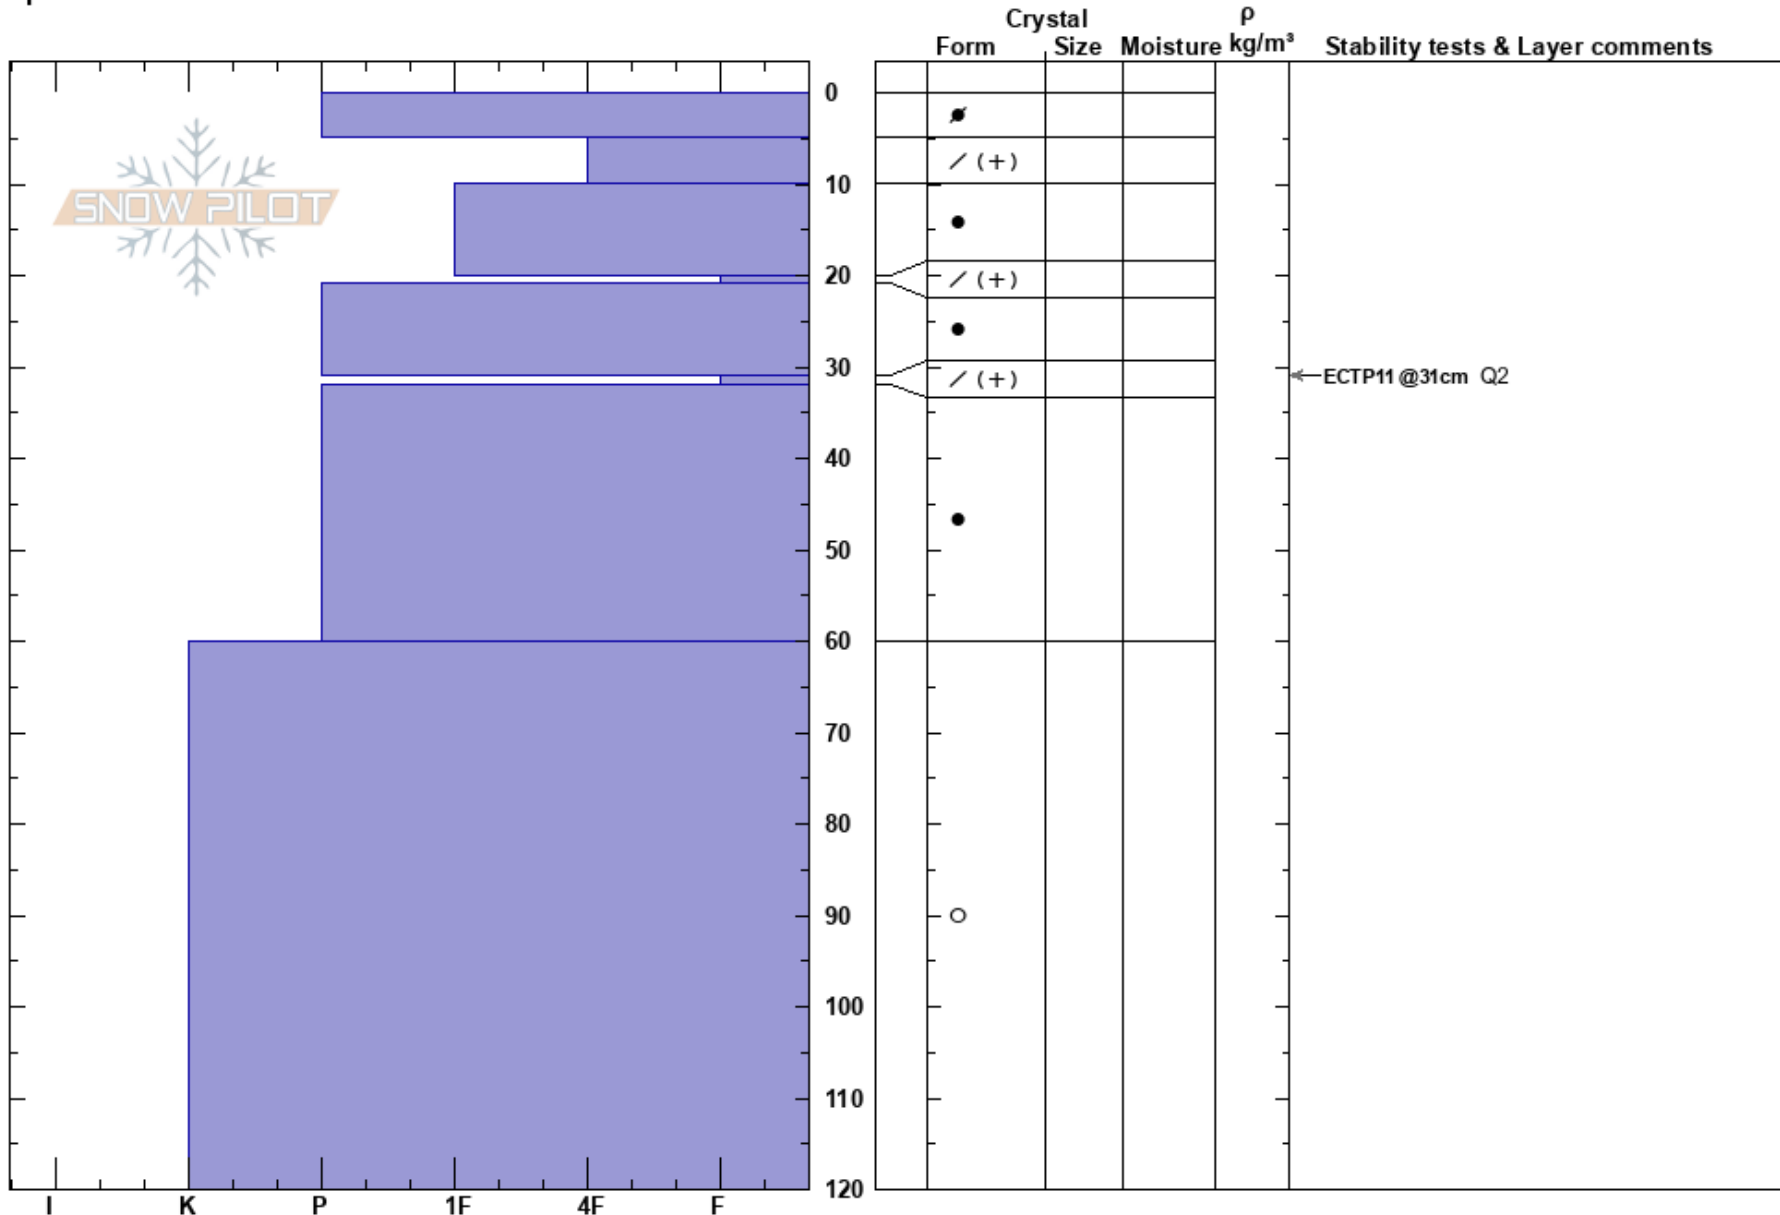

2017-03-09 Navggastat
 Finnmark
 Norway
 Elevation: 588 m
 Aspect: 0°
 Specifics:

Aanon Clausen
 09/03/2017 - 12:00
 Co-ord:
 Slope Angle: 35°
 Wind Loading:

Stability:
 Air Temperature:
 Sky Cover:
 Precipitation:
 Wind:

Layer Notes:

Notes: MGRS Grid: 34W FC 10289-78150