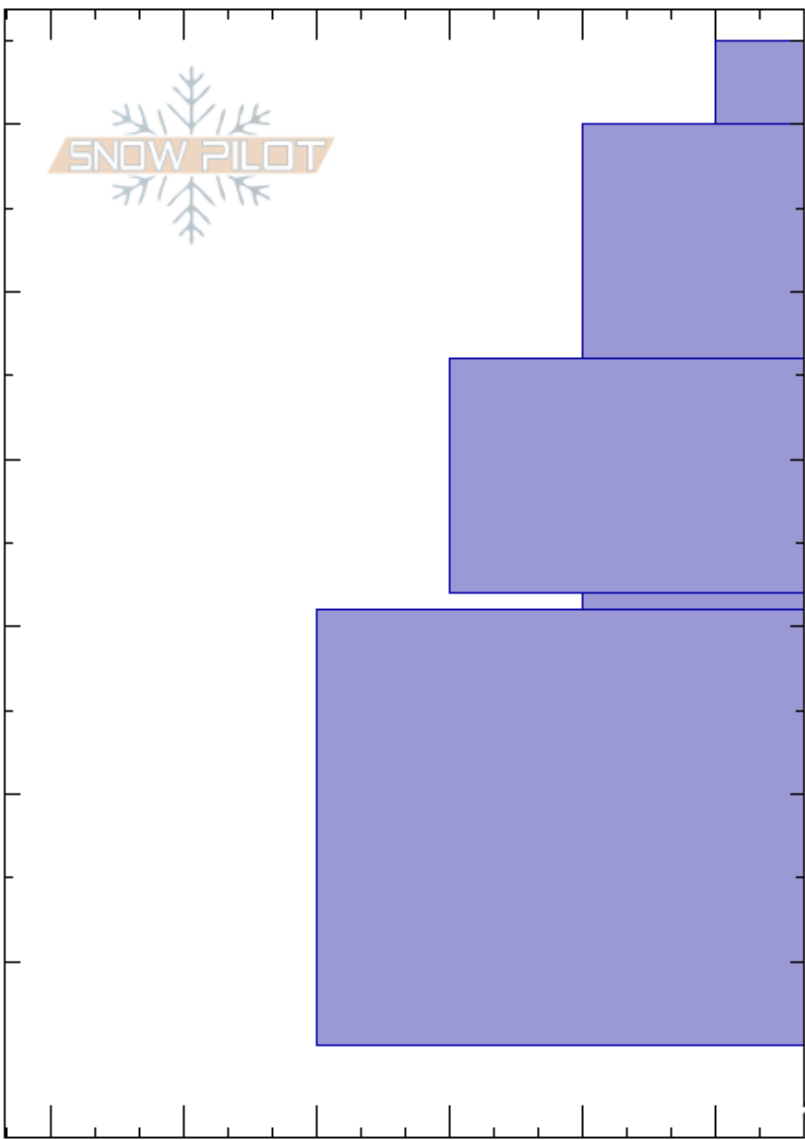

Beeler
 Sawatch
 CO
 Elevation: 11900 ft
 Aspect: 120°
 Specifics: Recent avalanche activity on similar slopes

Rebecca Hodgetts
 03/08/2017 - 10:00am
 Co-ord: 39.10654N, -106.55311W
 Slope Angle: 25°
 Wind Loading: yes

Stability:
 Air Temperature: -15°C
 Sky Cover: FEW
 Precipitation: NO
 Wind: W Moderate

HS:225
 PF: 20
 192-191cm: Problematic layer

Depth (cm)	Crystal		Moisture	ρ kg/m ³	Stability tests & Layer comments
	Form	Size			
225	/ (*)	1	D		
220	/	1-2	D		
210					
200	•	0.5-1	D		
190	□ (^)	1-3	D		← CT20, SC @190cm ← CT16, SC @190cm ← CT24, SC @190cm
180					
170					
165	•	1	D		← ECTX
0					