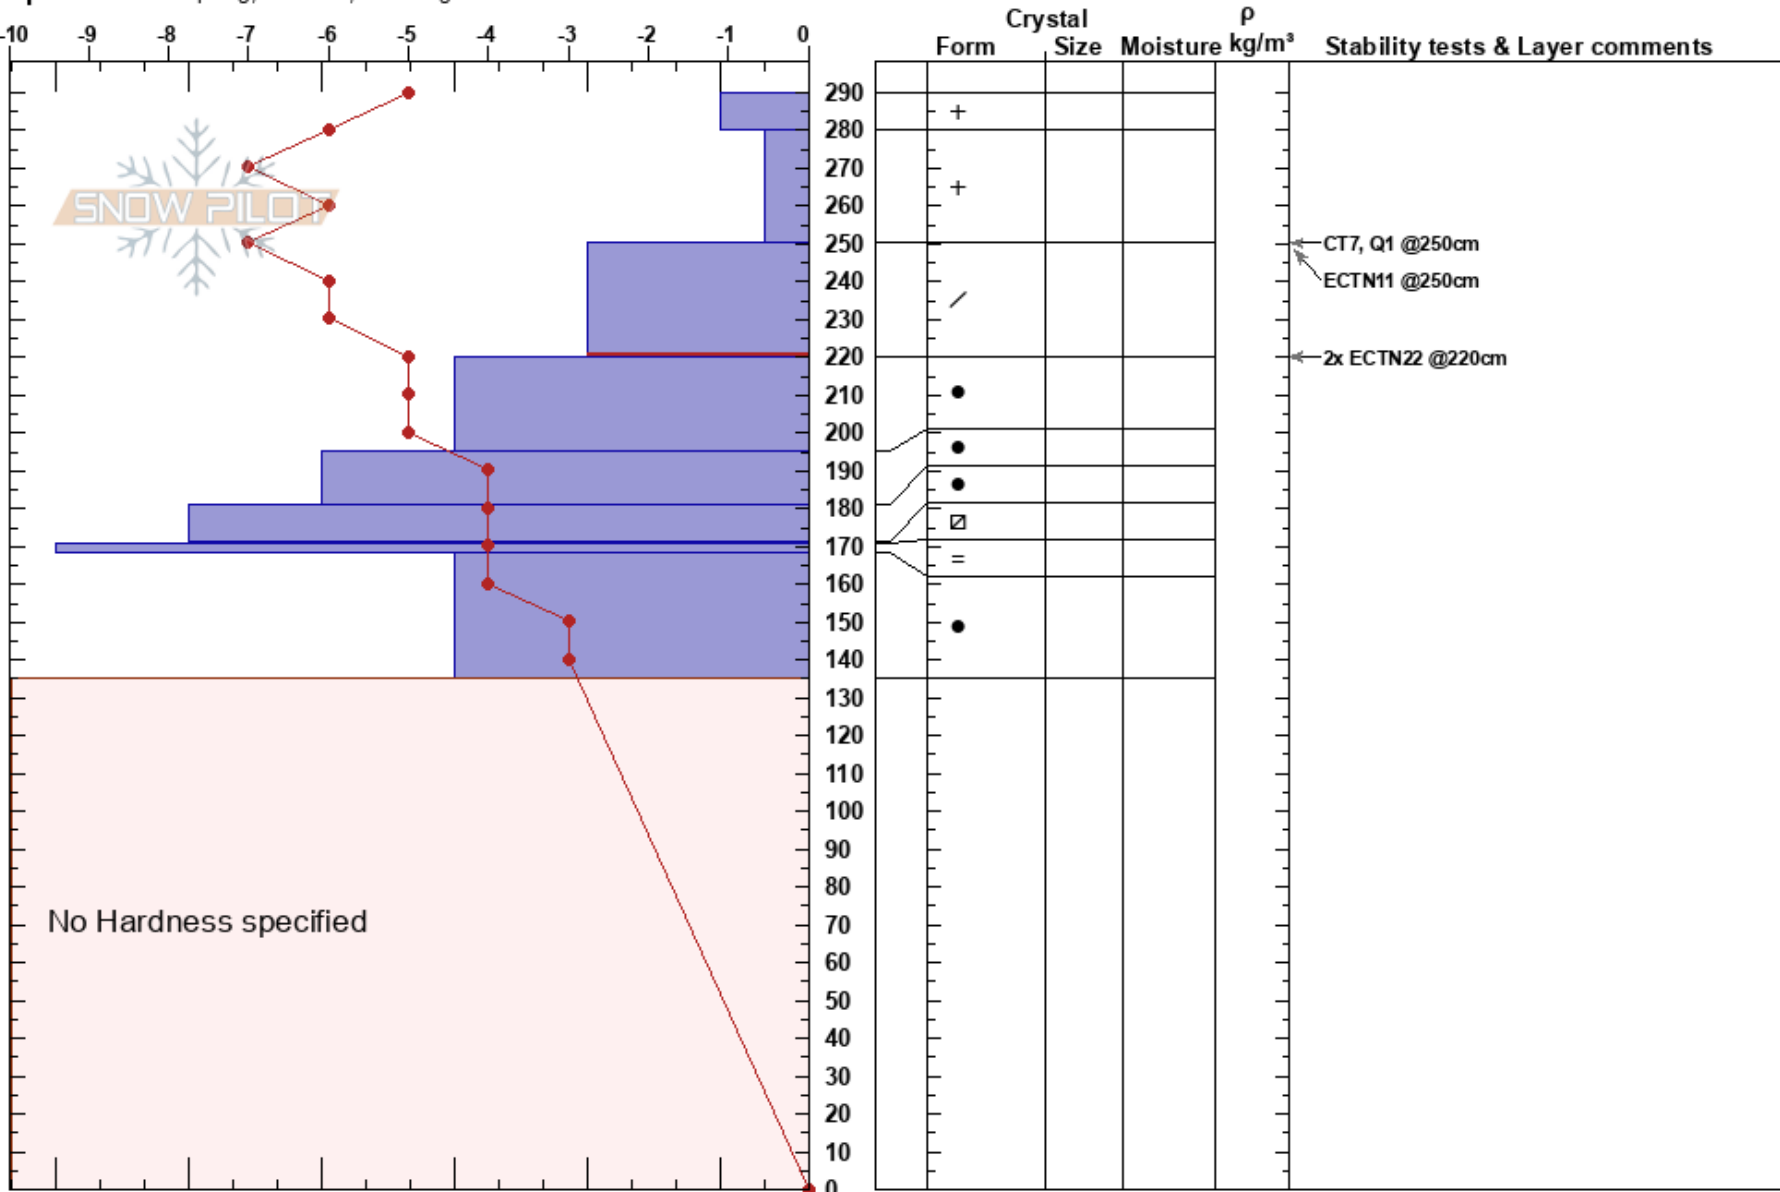

PF: 80

250-220cm: Problematic layer

MT

Co-ord: 47.03968N, -113.98080W

Sky Cover: OVC

PS: 20

Elevation: 7710 ft

Slope Angle: 28°

Precipitation: S2

Aspect: 90°

Wind Loading: previous

Wind: SW Moderate

Specifics: Collapsing, localized; Cracking

Notes: