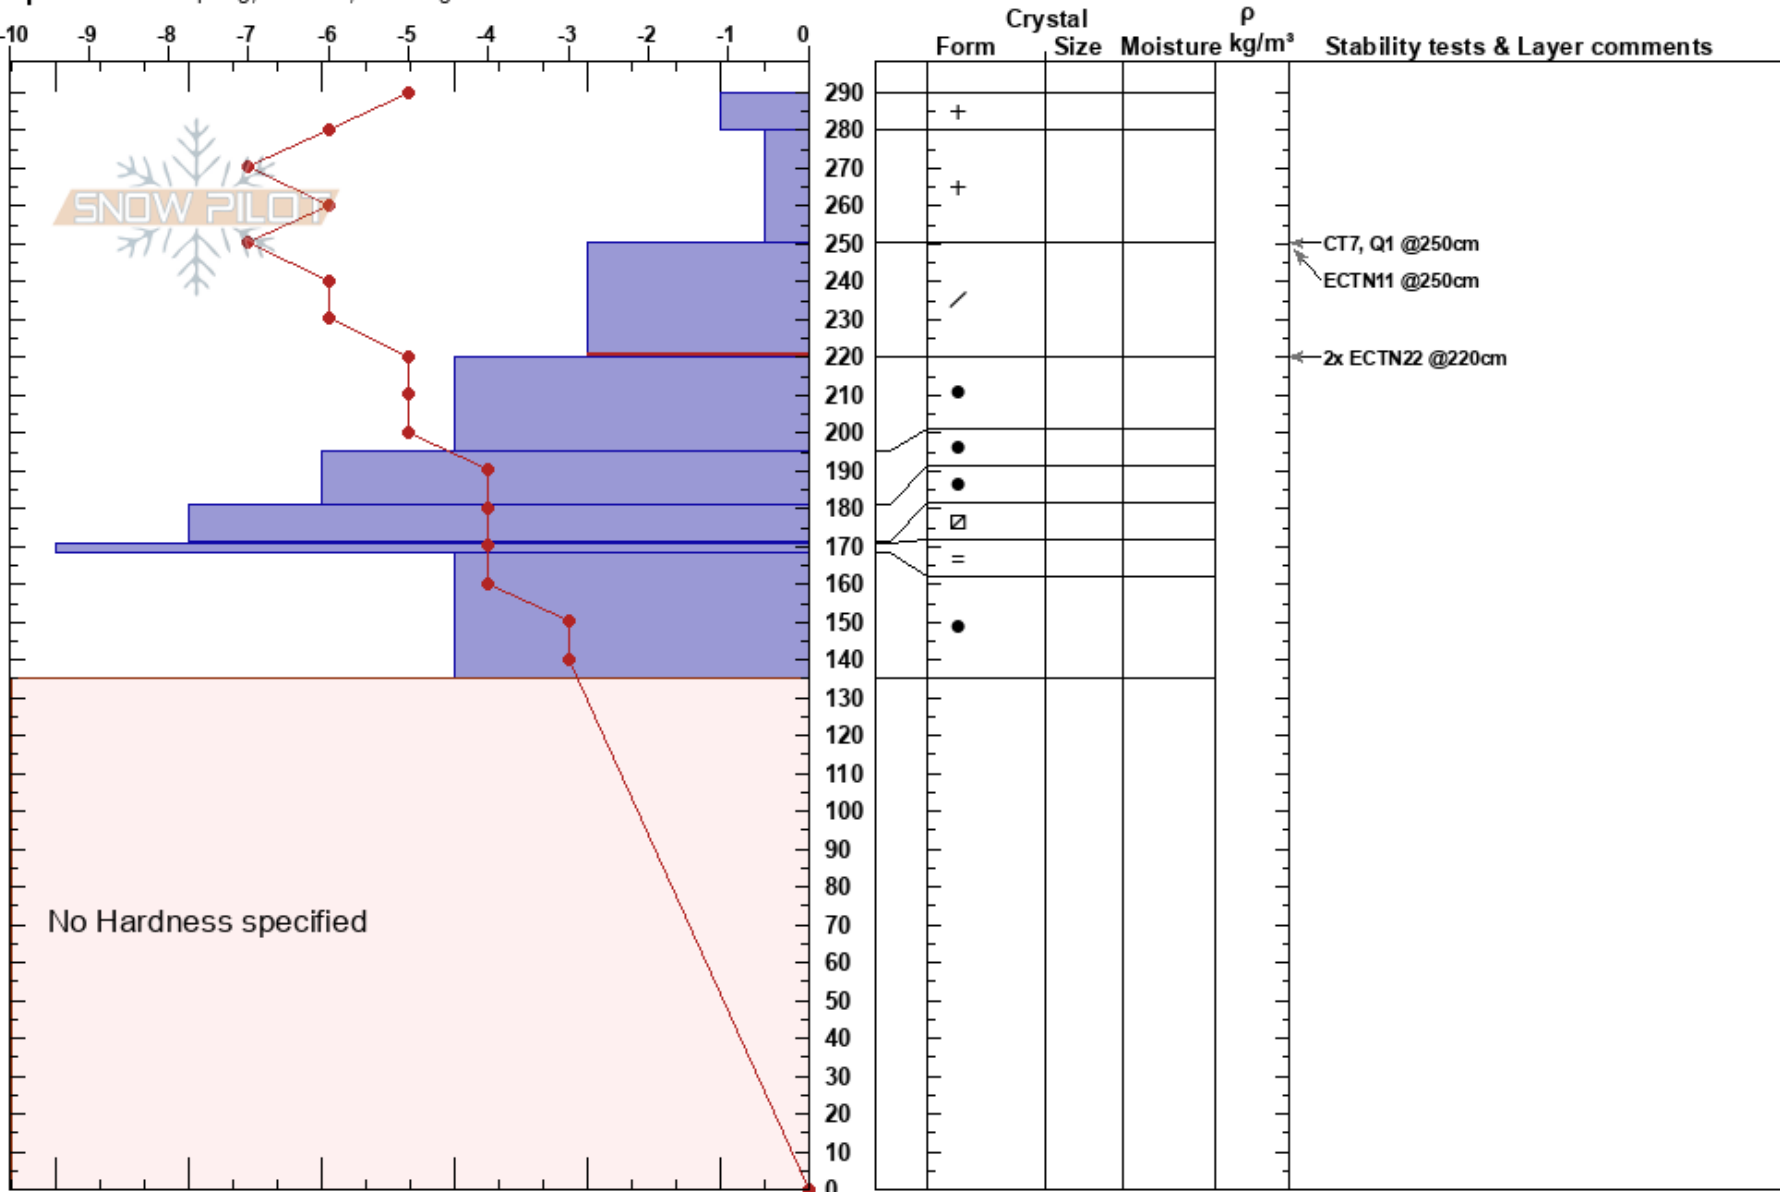

PF: 80

250-220cm: Problematic layer

MT

Co-ord: 47.03968N, -113.98080W

Sky Cover: OVC

PS: 20

Elevation: 7710 ft

Slope Angle: 28°

Precipitation: S2

Aspect: 90°

Wind Loading: previous

Wind: SW Moderate

Specifics: Collapsing, localized; Cracking

No Hardness specified

Notes: