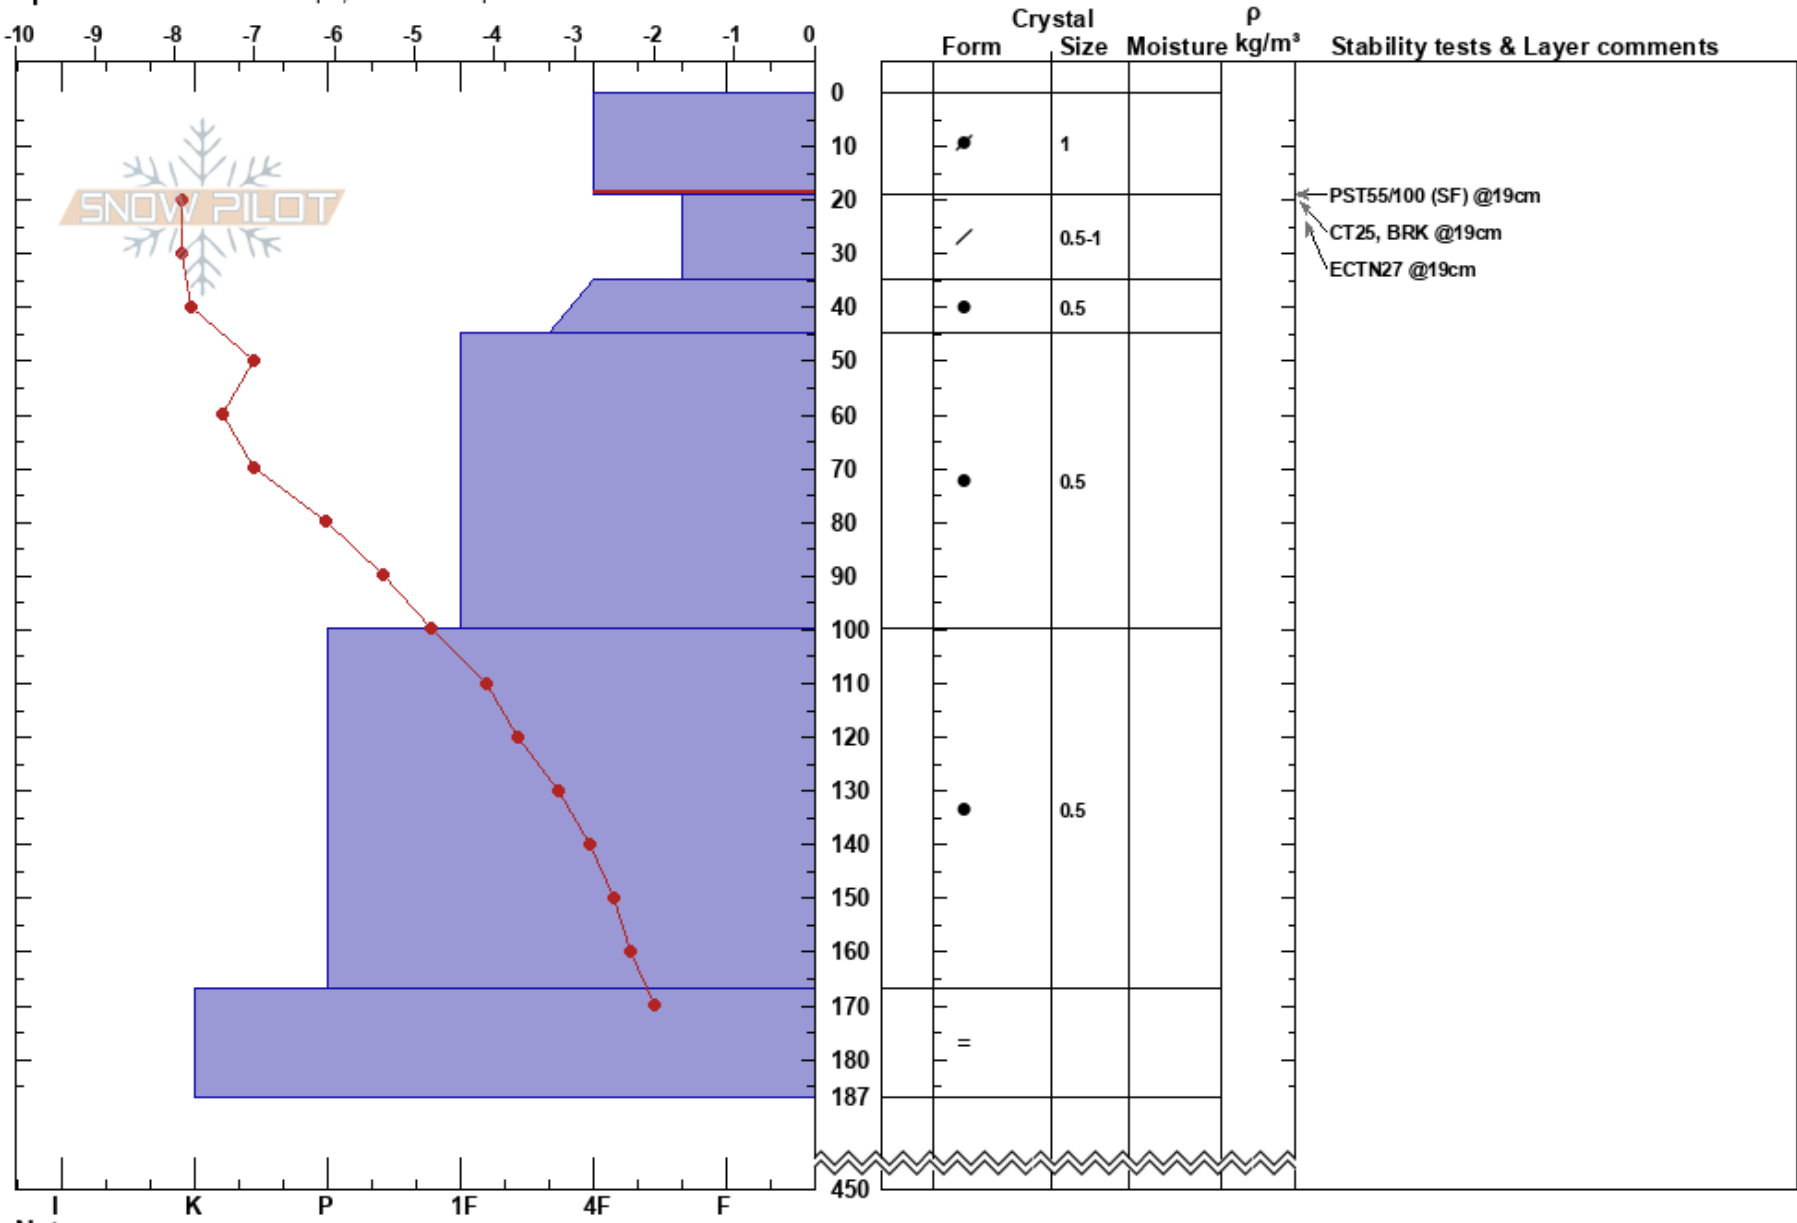

Trimmer Peak  
 Central Sierra  
 CA  
 Elevation: 9000 ft  
 Aspect: 338°  
 Specifics: Ski tracks on slope; We skied slope

Andy Anderson  
 03/08/2017 - 11:20am  
 Co-ord: 38.87894N, -119.92888W  
 Slope Angle: 35°  
 Wind Loading:

Stability: Very Good  
 Air Temperature: 3.4°C  
 Sky Cover: CLR  
 Precipitation: NO  
 Wind: Calm

HS:450  
 0-19cm: Problematic layer

Notes: Probed the ground at 450cm.