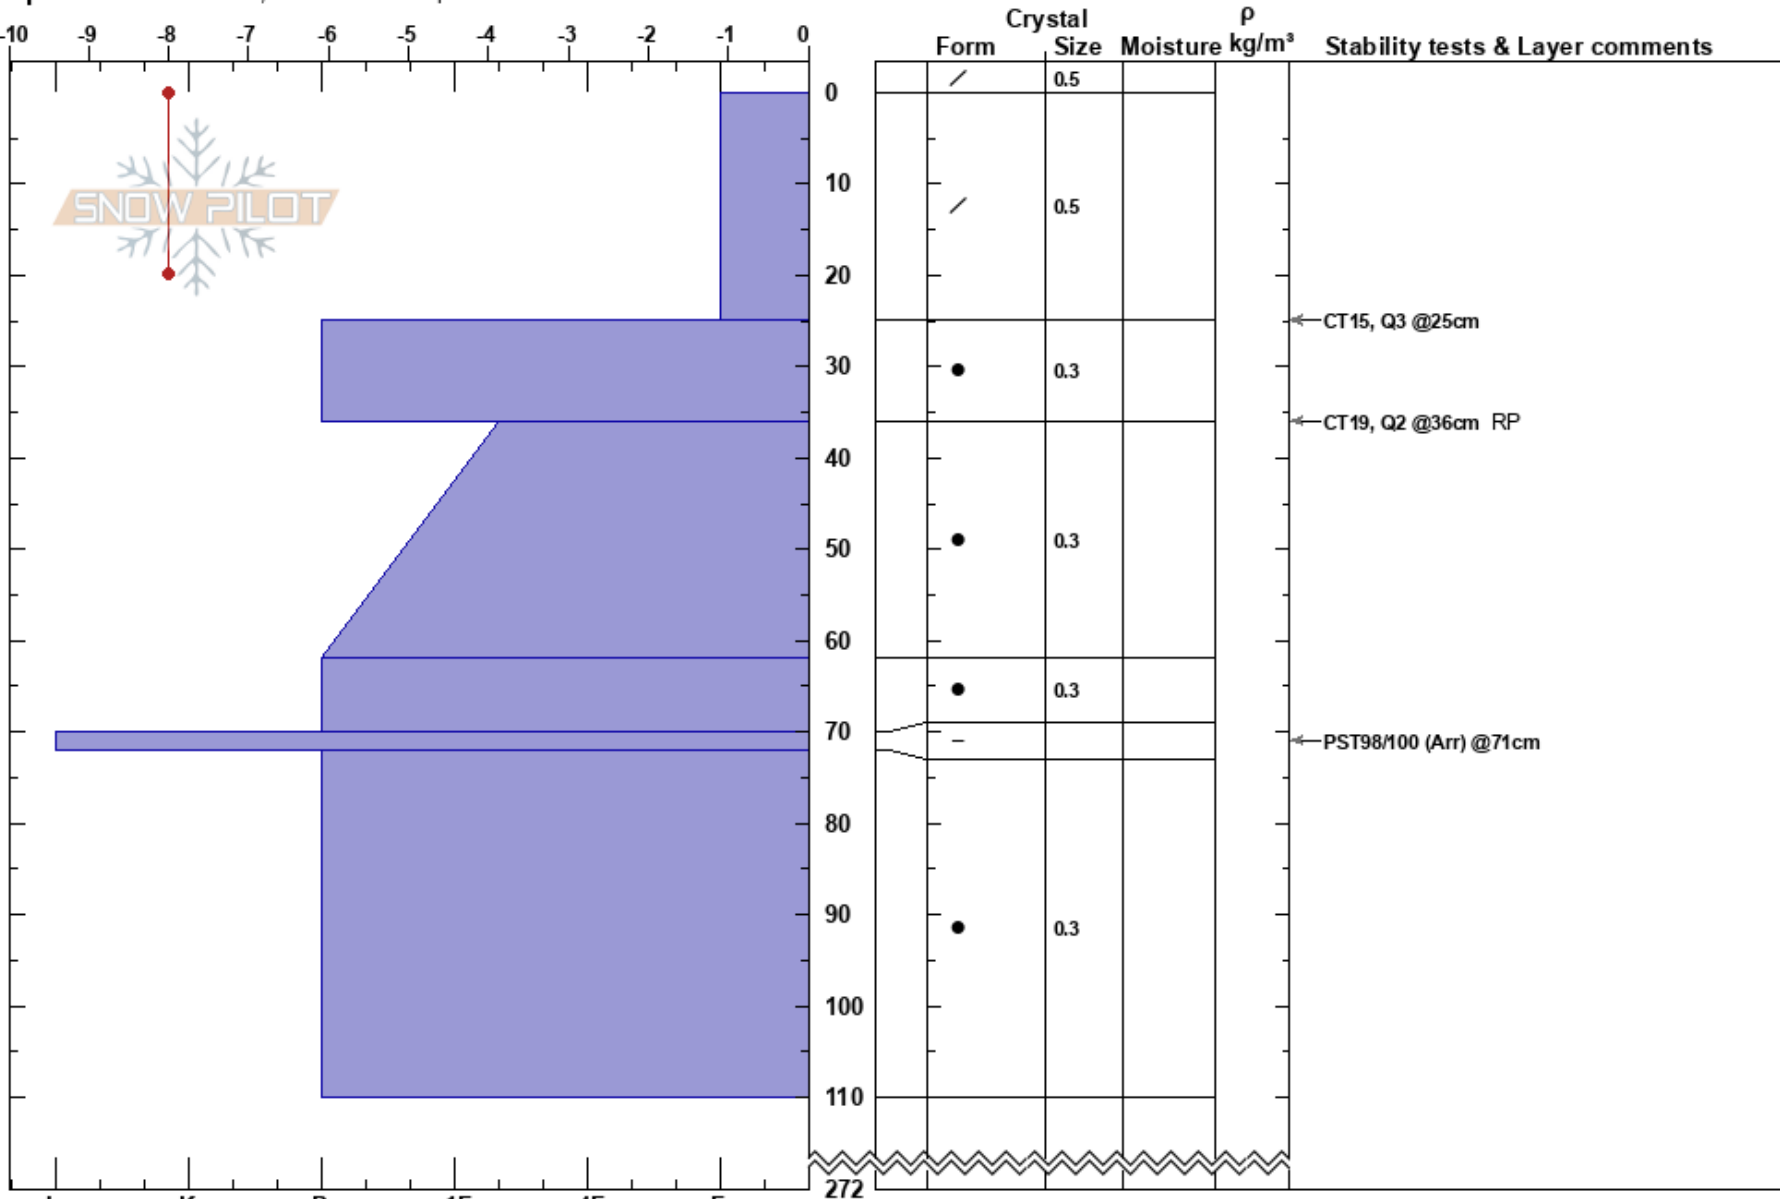

Sesame Street  
 Salmon River Mountains  
 ID  
 Elevation: 6895 ft  
 Aspect: NW

Gary Thompson  
 02/02/2020 - 3:30pm  
 Co-ord: 45.01254N, -115.93798W  
 Slope Angle: 19°  
 Wind Loading:

Stability: HS:272  
 Air Temperature: 0°C  
 Sky Cover: CLR  
 Precipitation: NO  
 Wind: S Light Breeze  
 Layer Notes: PF: 8 70-72cm: Problematic layer  
 PS: 4

Specifics: Practice Pit; Ski tracks on slope

Notes: