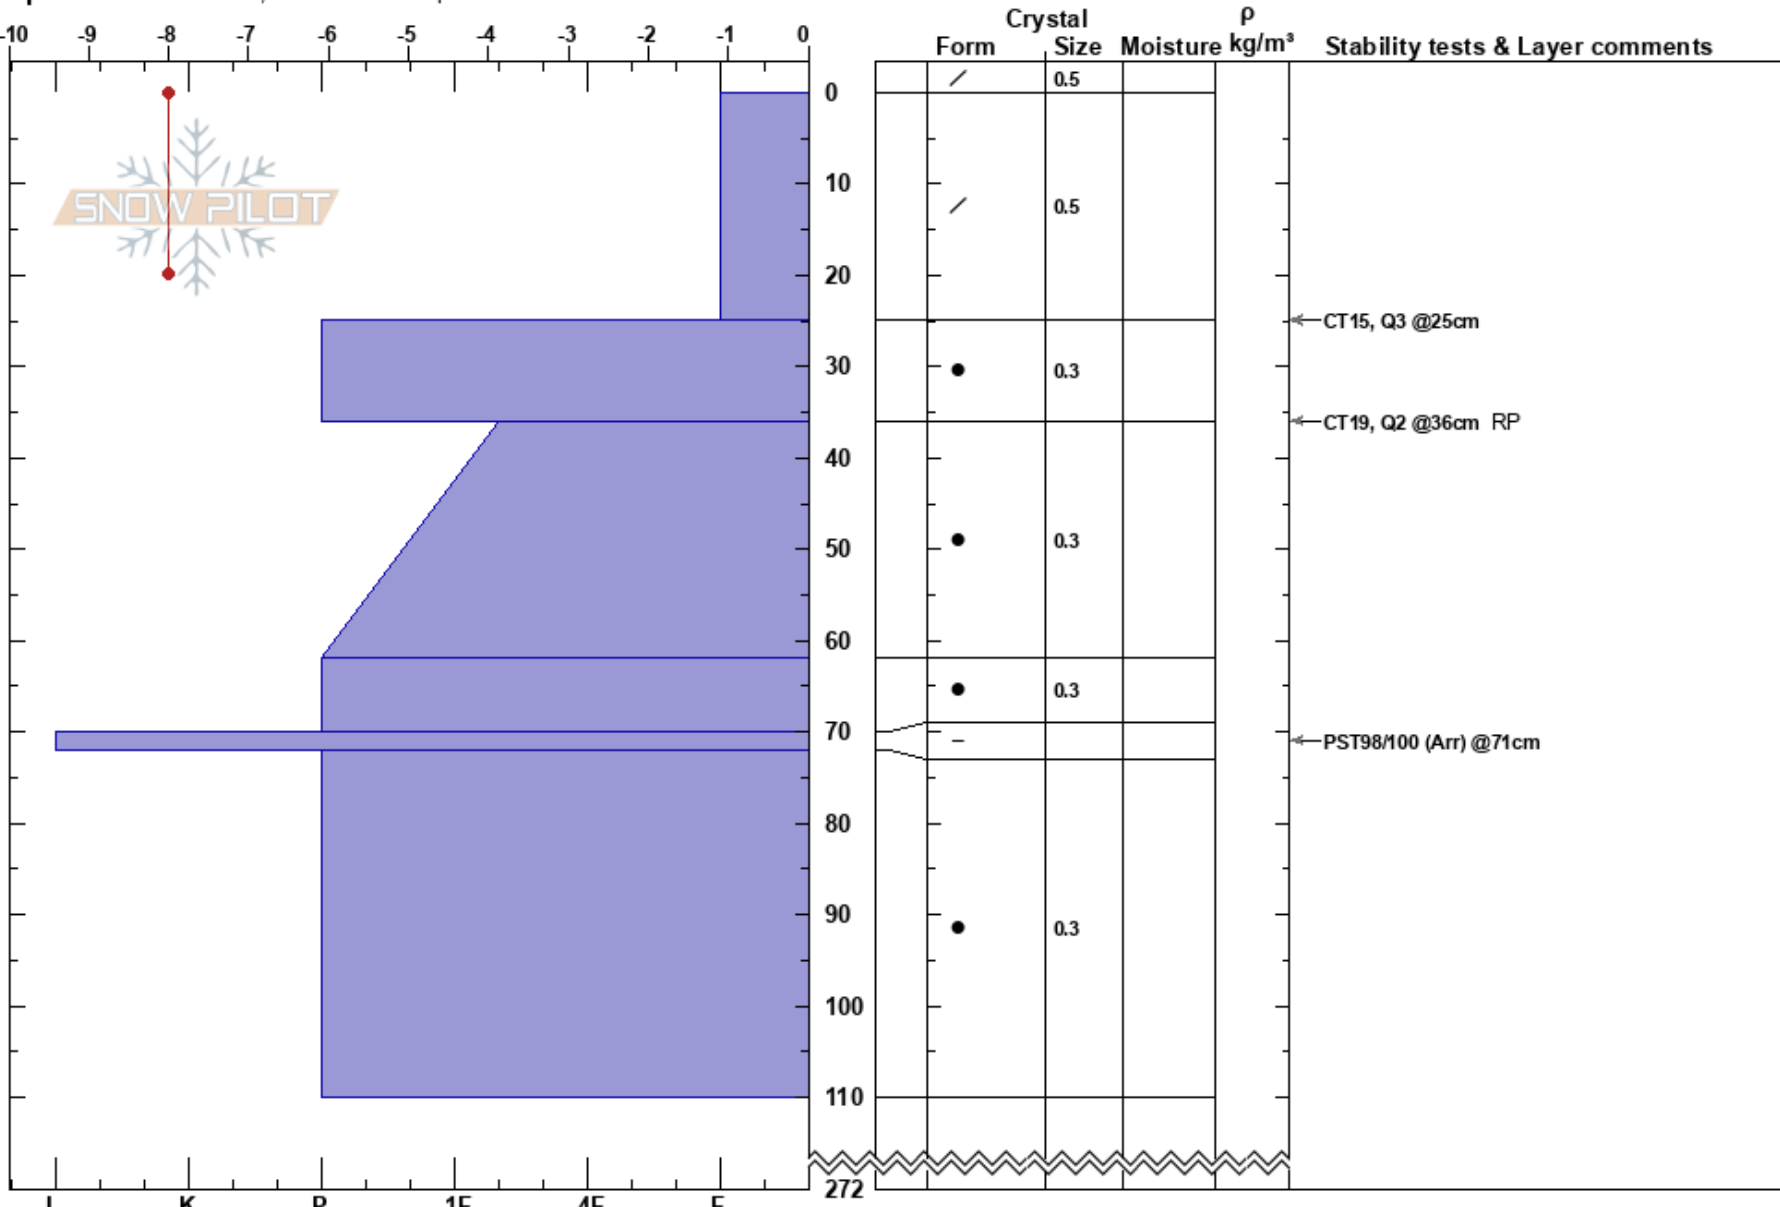

Sesame Street
 Salmon River Mountains
 ID
 Elevation: 6895 ft
 Aspect: NW

Gary Thompson
 02/02/2020 - 3:30pm
 Co-ord: 45.01254N, -115.93798W
 Slope Angle: 19°
 Wind Loading:

Stability: HS:272
 Air Temperature: 0°C
 Sky Cover: CLR
 Precipitation: NO
 Wind: S Light Breeze

Layer Notes:
 PF: 8 70-72cm: Problematic layer
 PS: 4

Specifics: Practice Pit; Ski tracks on slope

Notes: