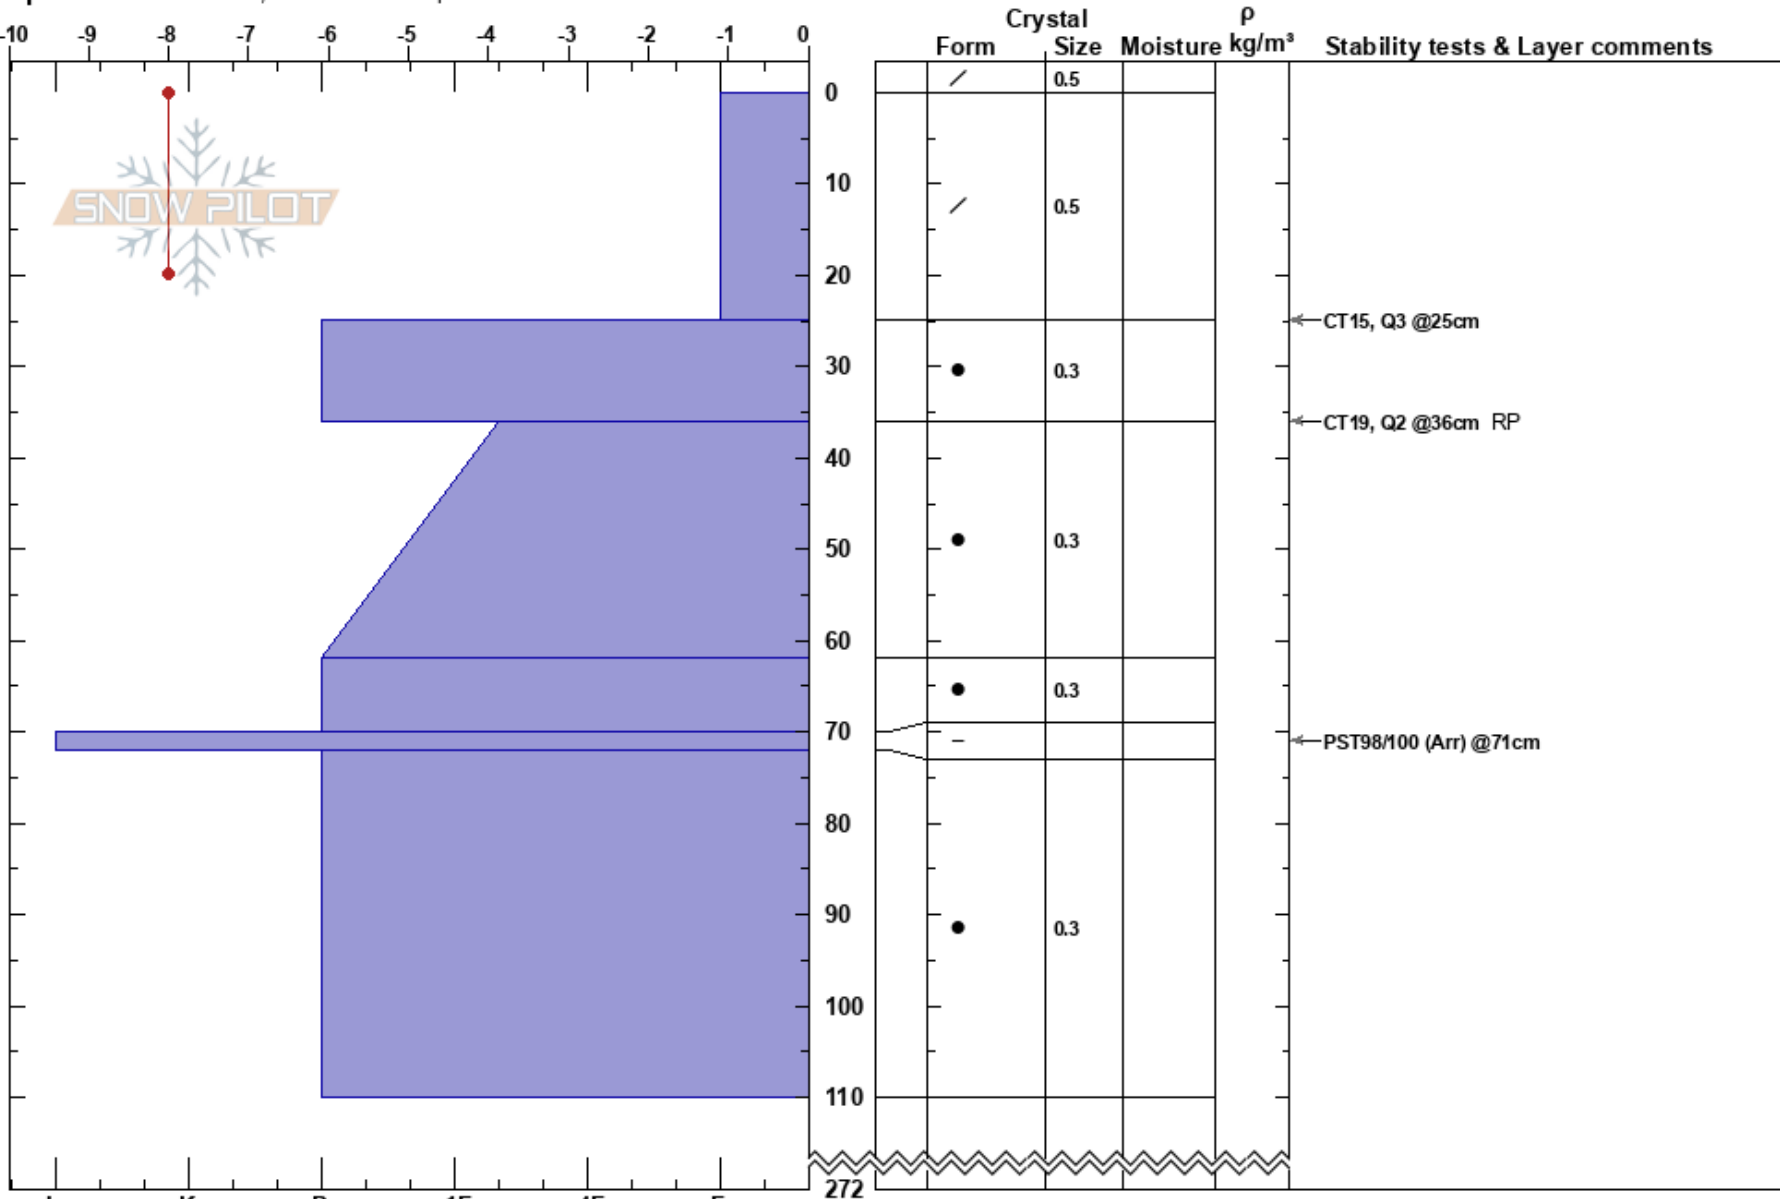

Sesame Street
 Salmon River Mountains
 ID
 Elevation: 6895 ft
 Aspect: NW

Gary Thompson
 02/02/2020 - 3:30pm
 Co-ord: 45.01254N, -115.93798W
 Slope Angle: 19°
 Wind Loading:

Stability: HS:272
 Air Temperature: 0°C
 Sky Cover: CLR
 Precipitation: NO
 Wind: S Light Breeze

Layer Notes:
 PF: 8 70-72cm: Problematic layer
 PS: 4

Specifics: Practice Pit; Ski tracks on slope

Notes: