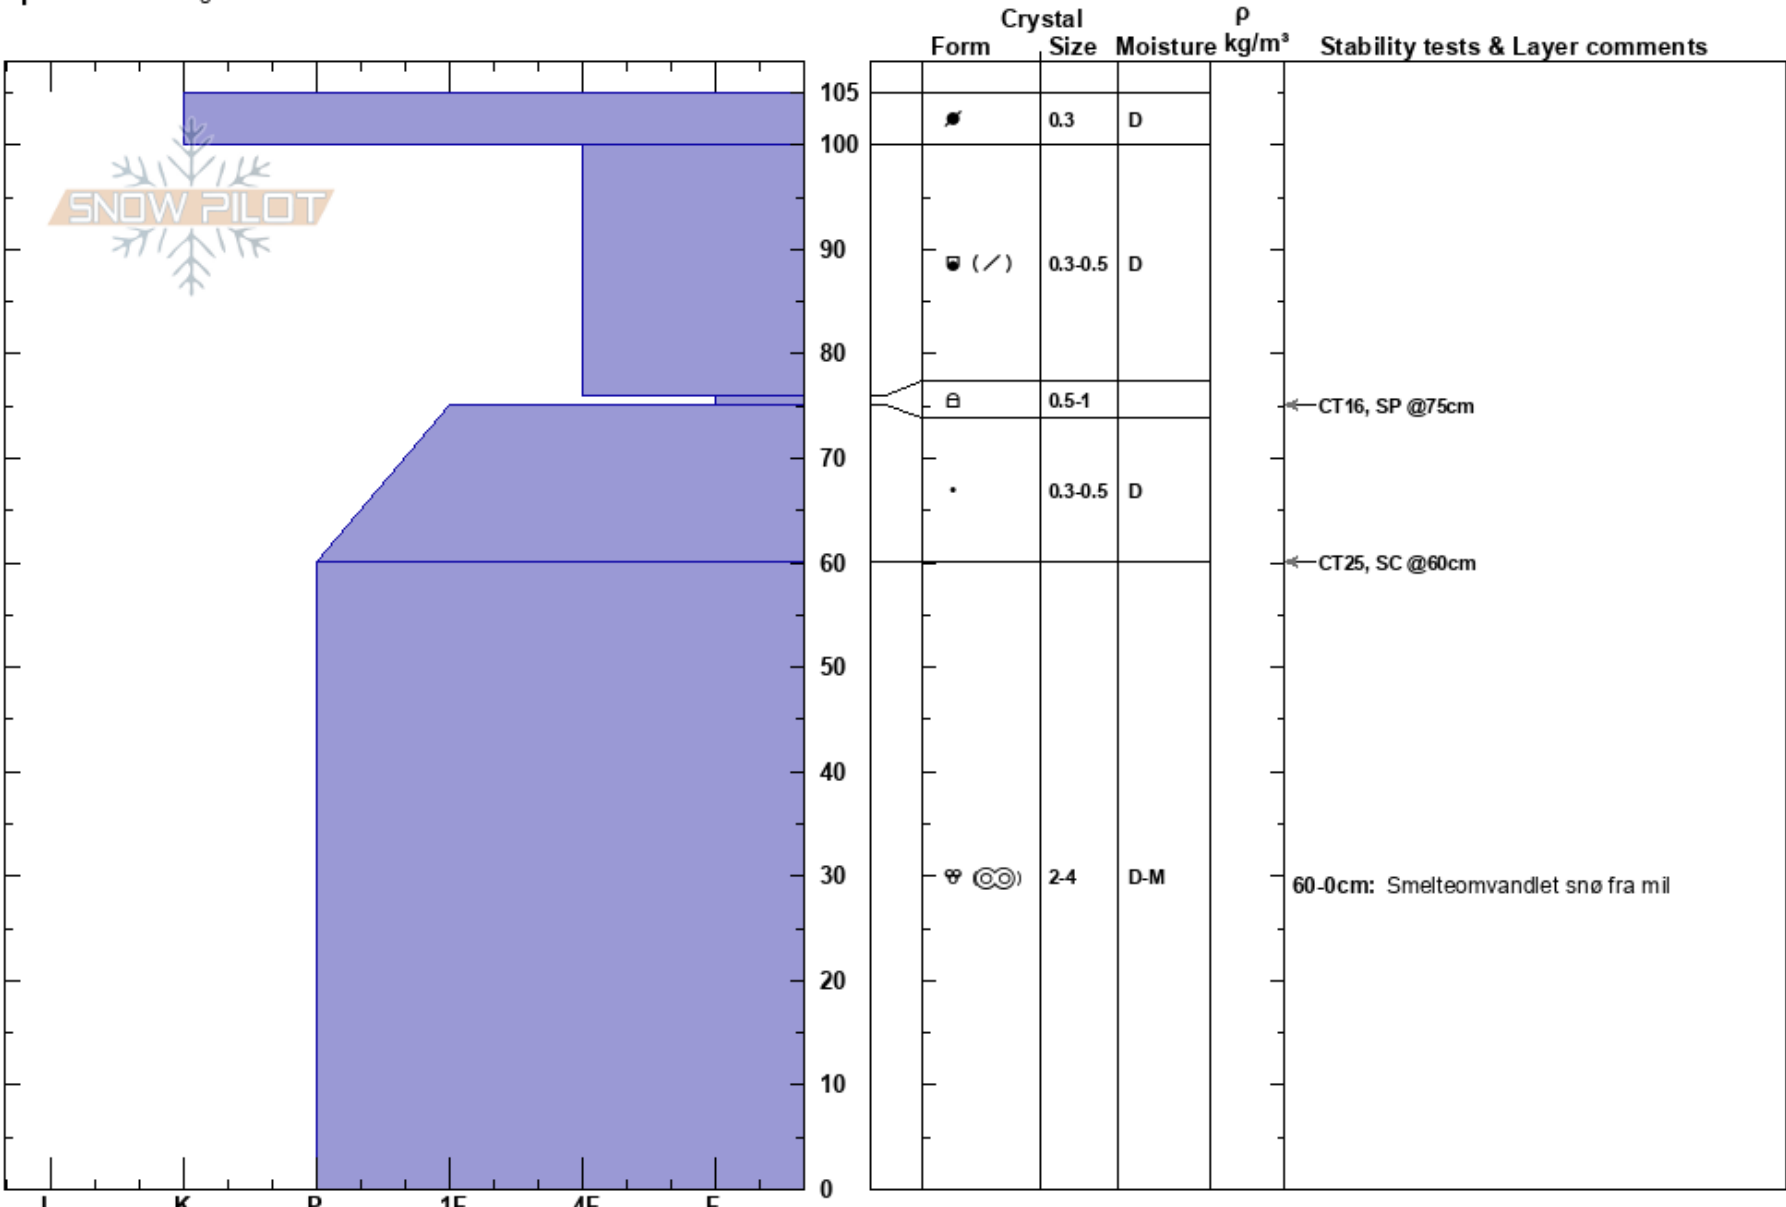

Kvanndalen
 Voss
 Norway
Elevation: 735 m
Aspect: W
Specifics: Pit dug in a Ski Area

Olav Aga
 08/03/2017 - 13:10
Co-ord: 32V 367280E 6749228N
Slope Angle: 15°
Wind Loading: no

Stability:
Air Temperature: -11°C
Sky Cover: BKN
Precipitation: NO
Wind: SE Light Breeze

HS: 105
PS: 10
Layer Notes:
 76-75cm: Problematic layer
 60-0cm: Smelteomvandlet snø fra mil

Notes: