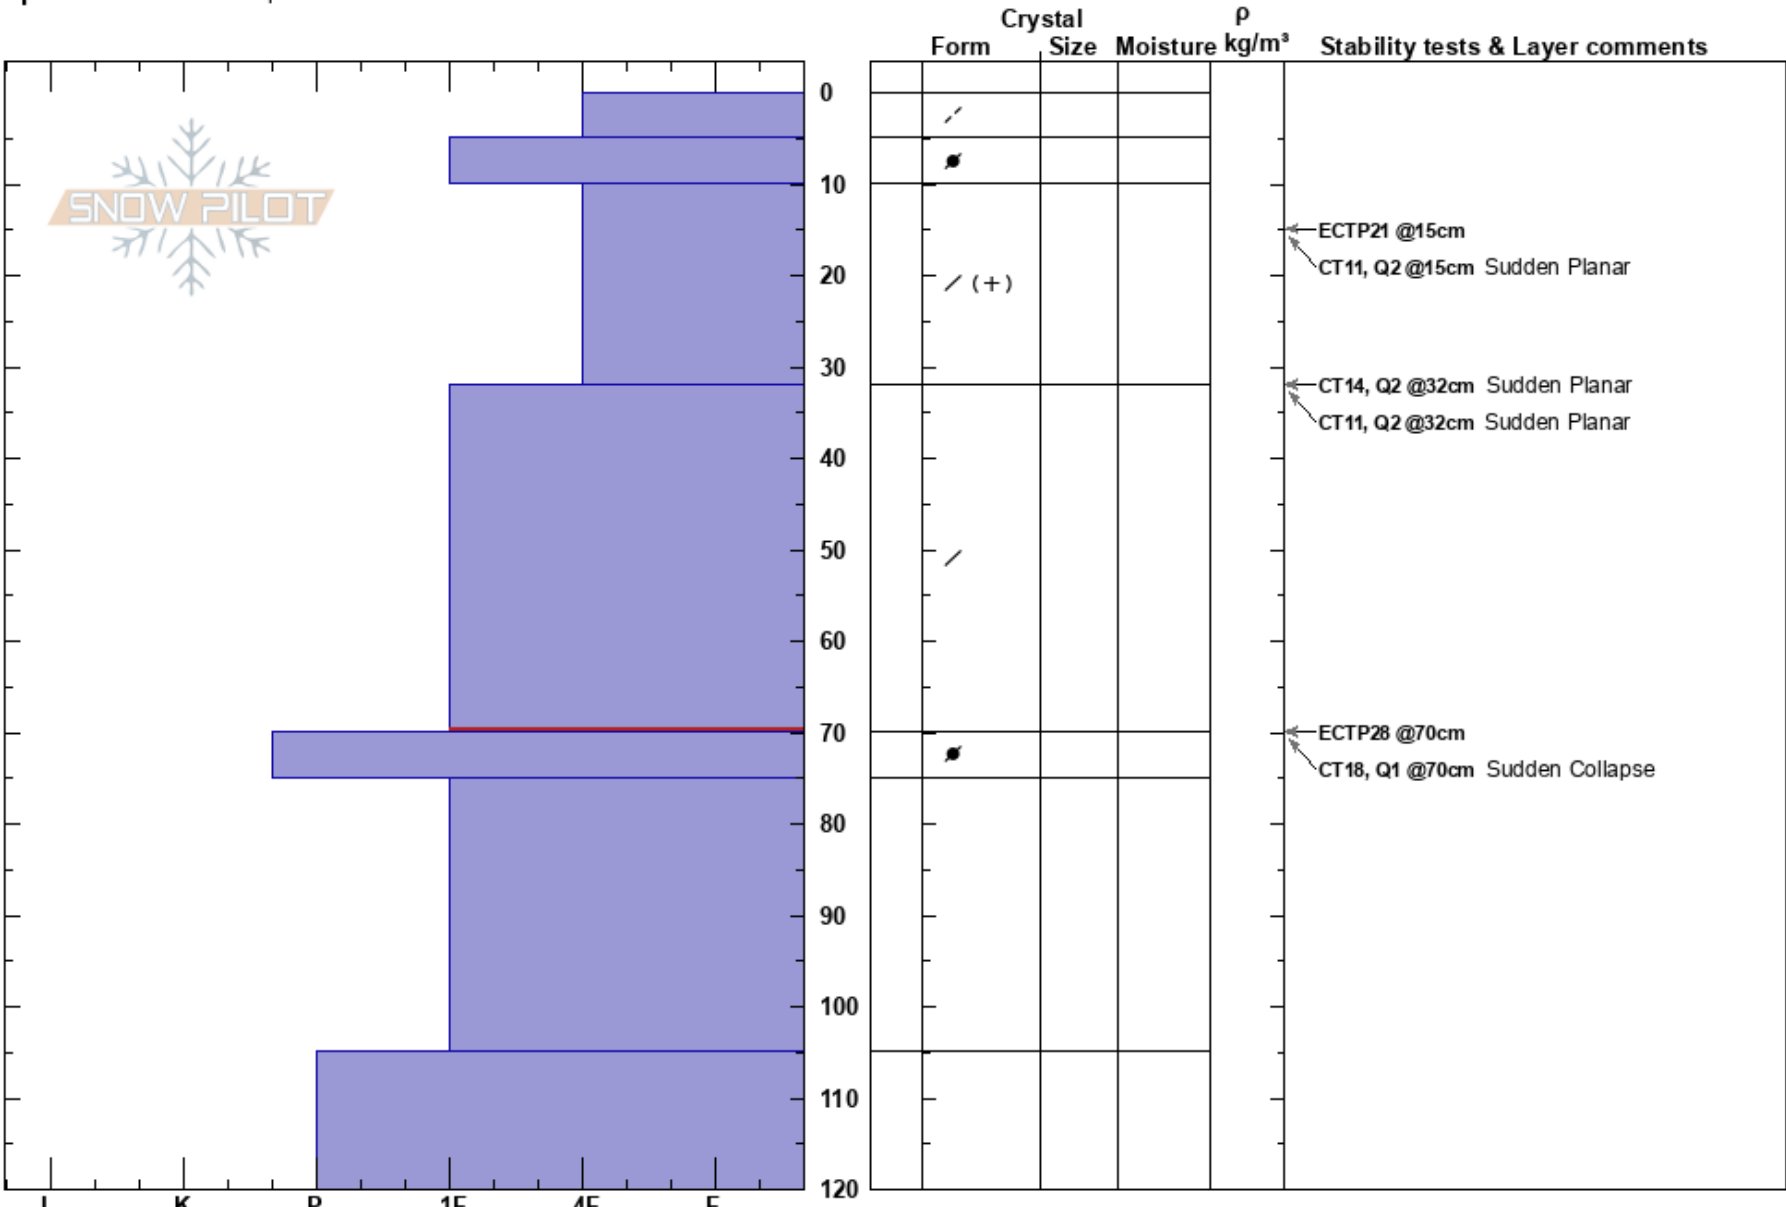

Lower Leavitt Rd
 Bridgeport Winter Rec Ar
 CA
Elevation: 9258 ft
Aspect: 60°
Specifics: We skied slope

Kyle Van Peurseem
 03/07/2017 - 1:00pm
Co-ord: 38.30592N, -119.60339W
Slope Angle: 41°
Wind Loading: yes

Stability:
Air Temperature:
Sky Cover: SCT
Precipitation: NO
Wind: SW Strong

Layer Notes:
 32-70cm: Problematic layer

Notes: New/old snow interface @ 70 cm