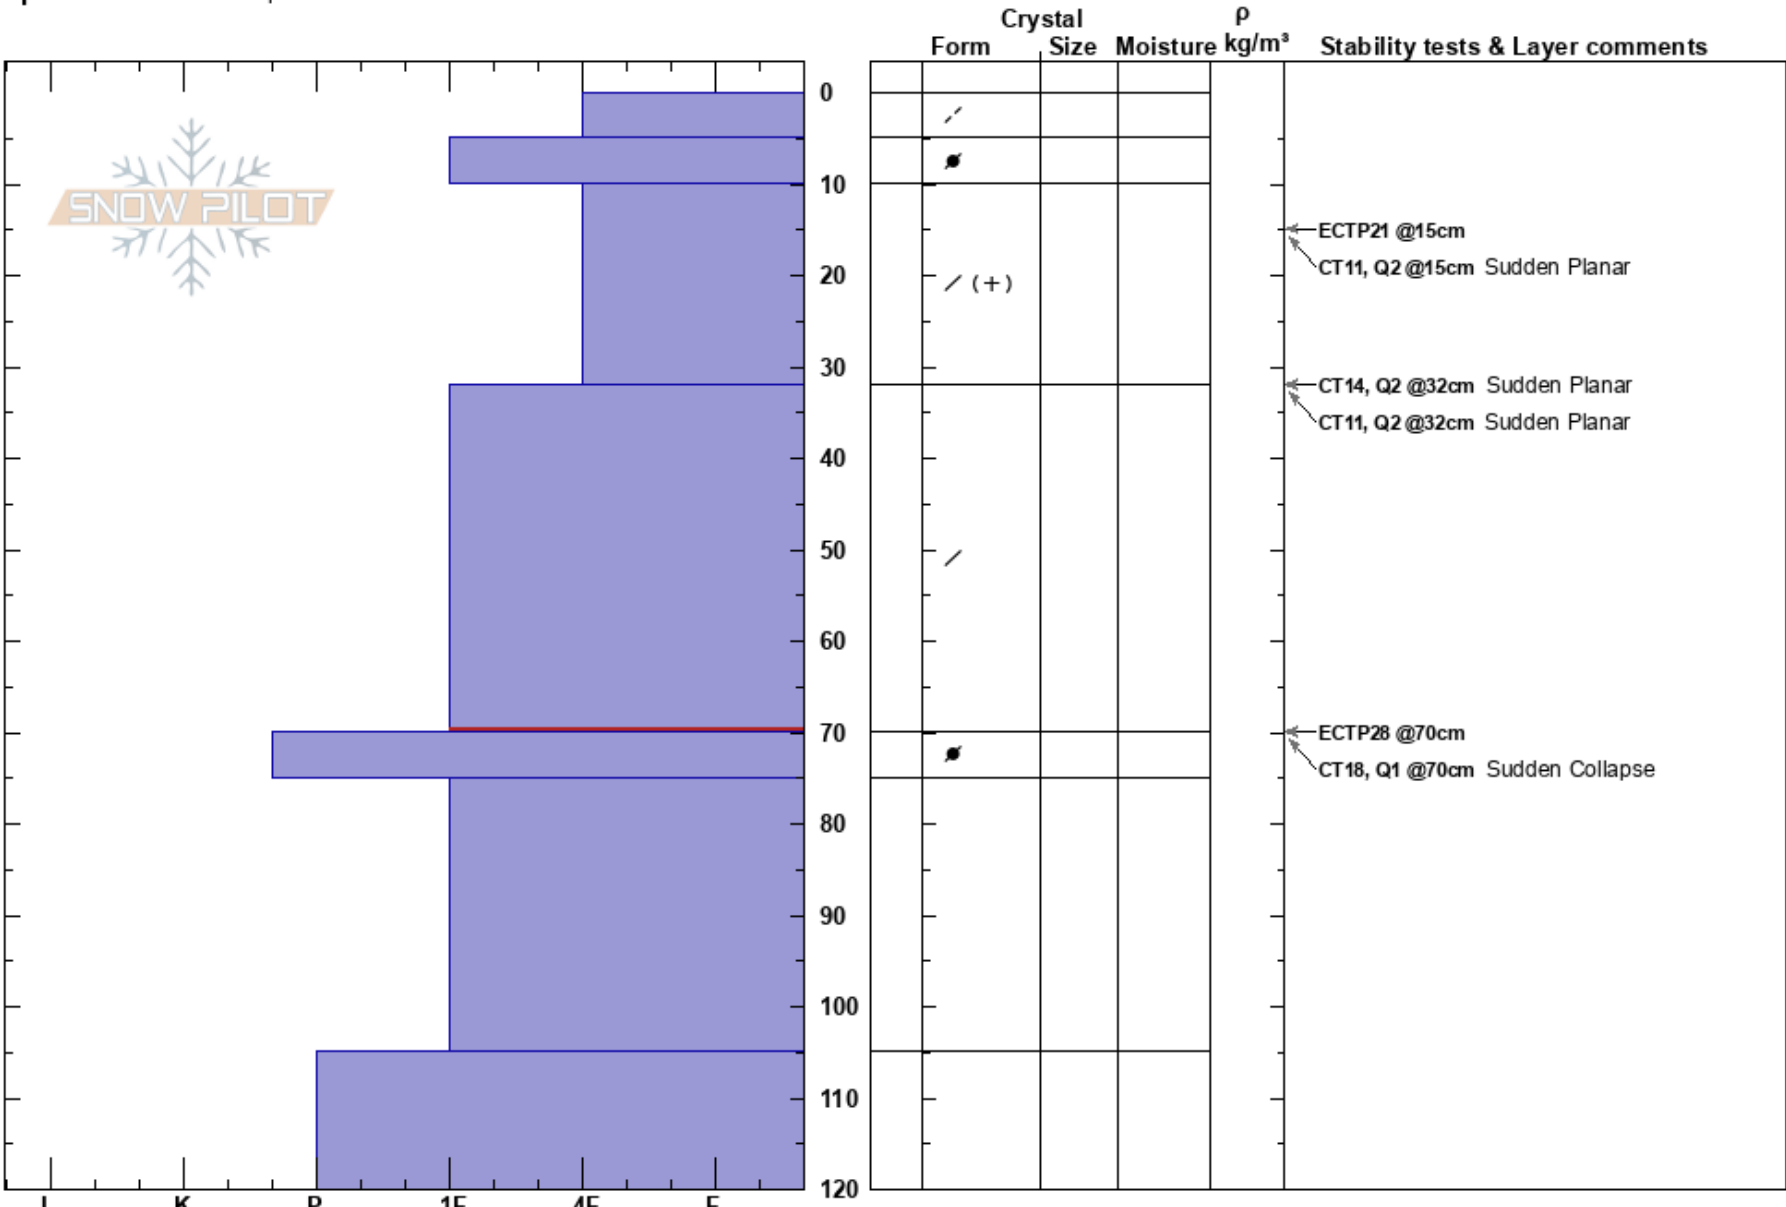

Lower Leavitt Rd  
 Bridgeport Winter Rec Ar  
 CA  
**Elevation:** 9258 ft  
**Aspect:** 60°  
**Specifics:** We skied slope

Kyle Van Peurse  
 03/07/2017 - 1:00pm  
**Co-ord:** 38.30592N, -119.60339W  
**Slope Angle:** 41°  
**Wind Loading:** yes

**Stability:**  
**Air Temperature:**  
**Sky Cover:** SCT  
**Precipitation:** NO  
**Wind:** SW Strong

**Layer Notes:**  
 32-70cm: Problematic layer

**Notes:** New/old snow interface @ 70 cm