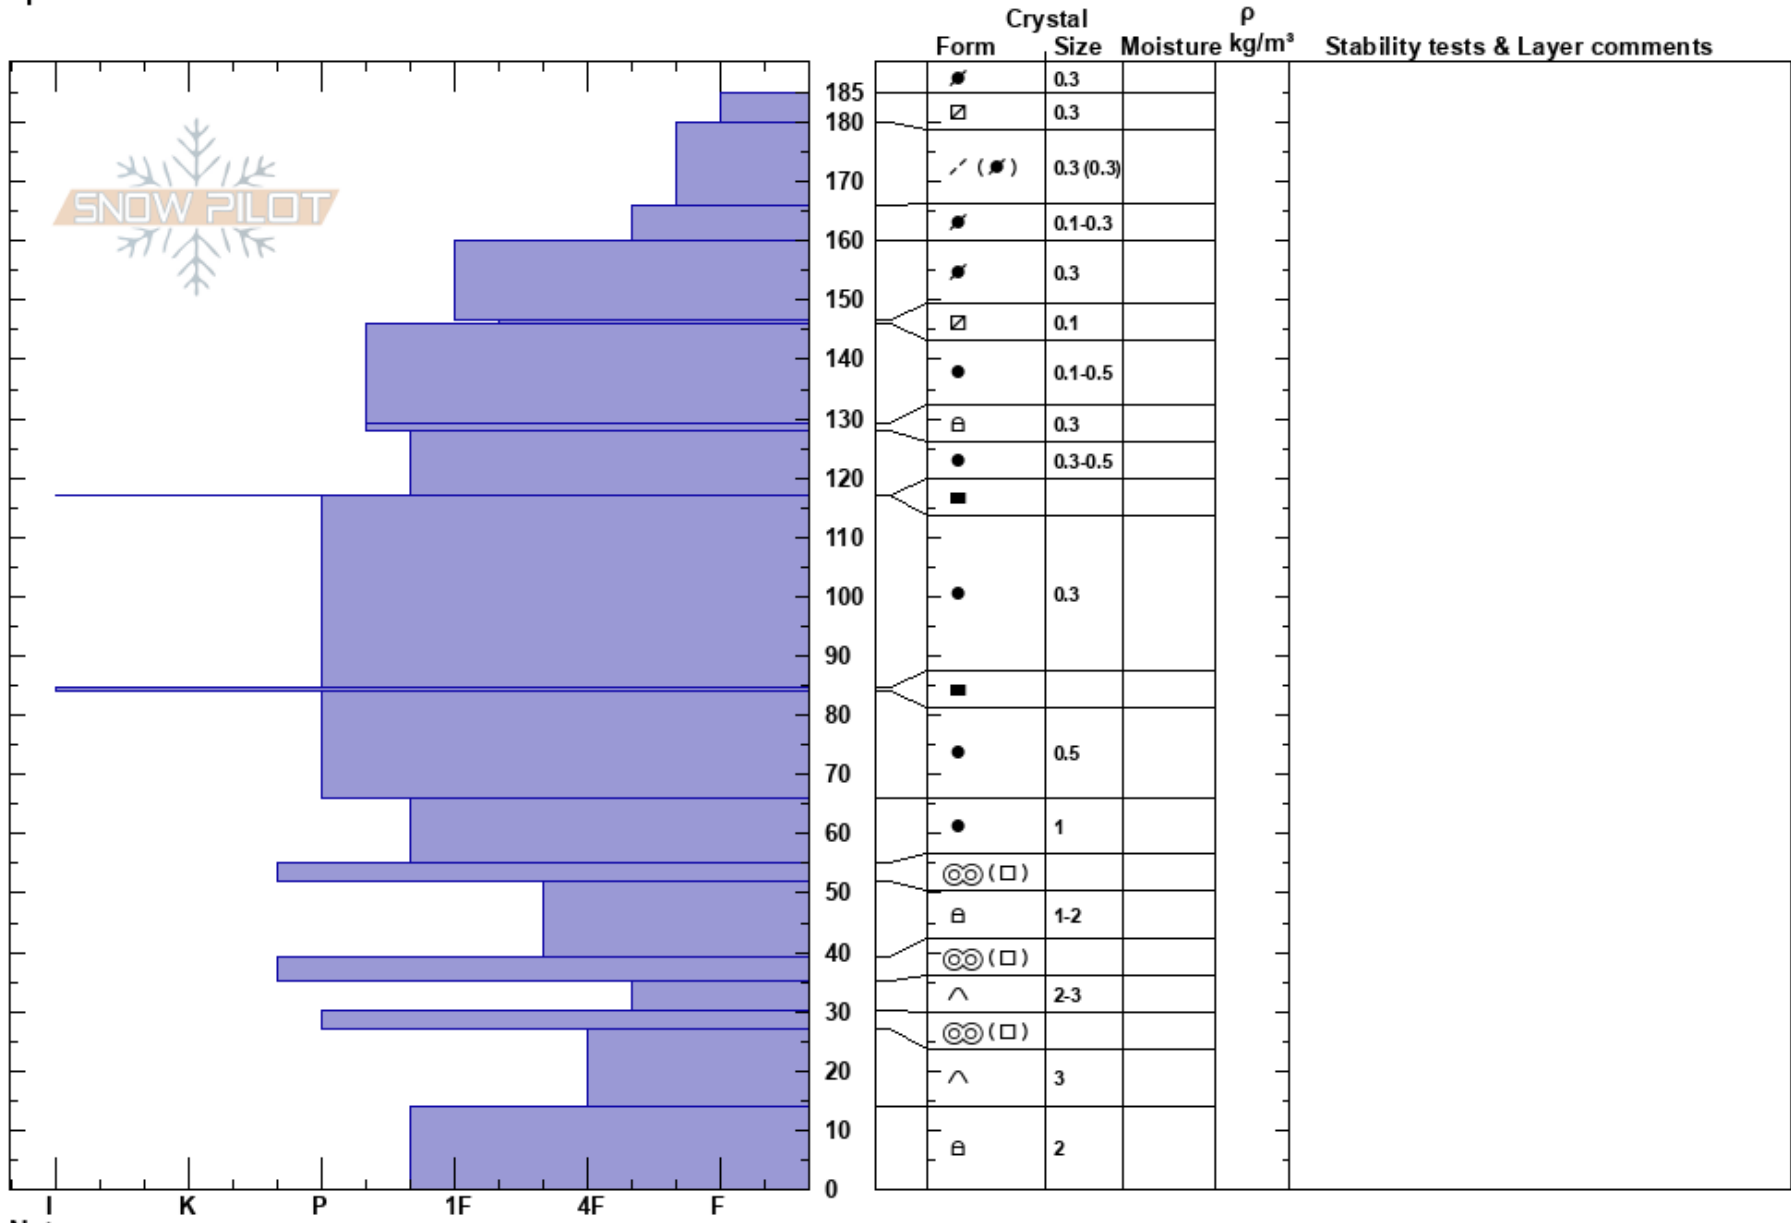

LT backcountry  
 Bitterroot  
 MT  
 Elevation: 8000 ft  
 Aspect: N  
 Specifics:

Jeff Carty  
 02/23/2020 - 1:00pm  
 Co-ord:  
 Slope Angle: 20°  
 Wind Loading: previous

Stability:  
 Air Temperature: -2°C  
 Sky Cover: BKN  
 Precipitation: NO  
 Wind: W Moderate

HS: 185  
 PF: 30 35-30cm: Problematic layer  
 PS: 12

Notes: