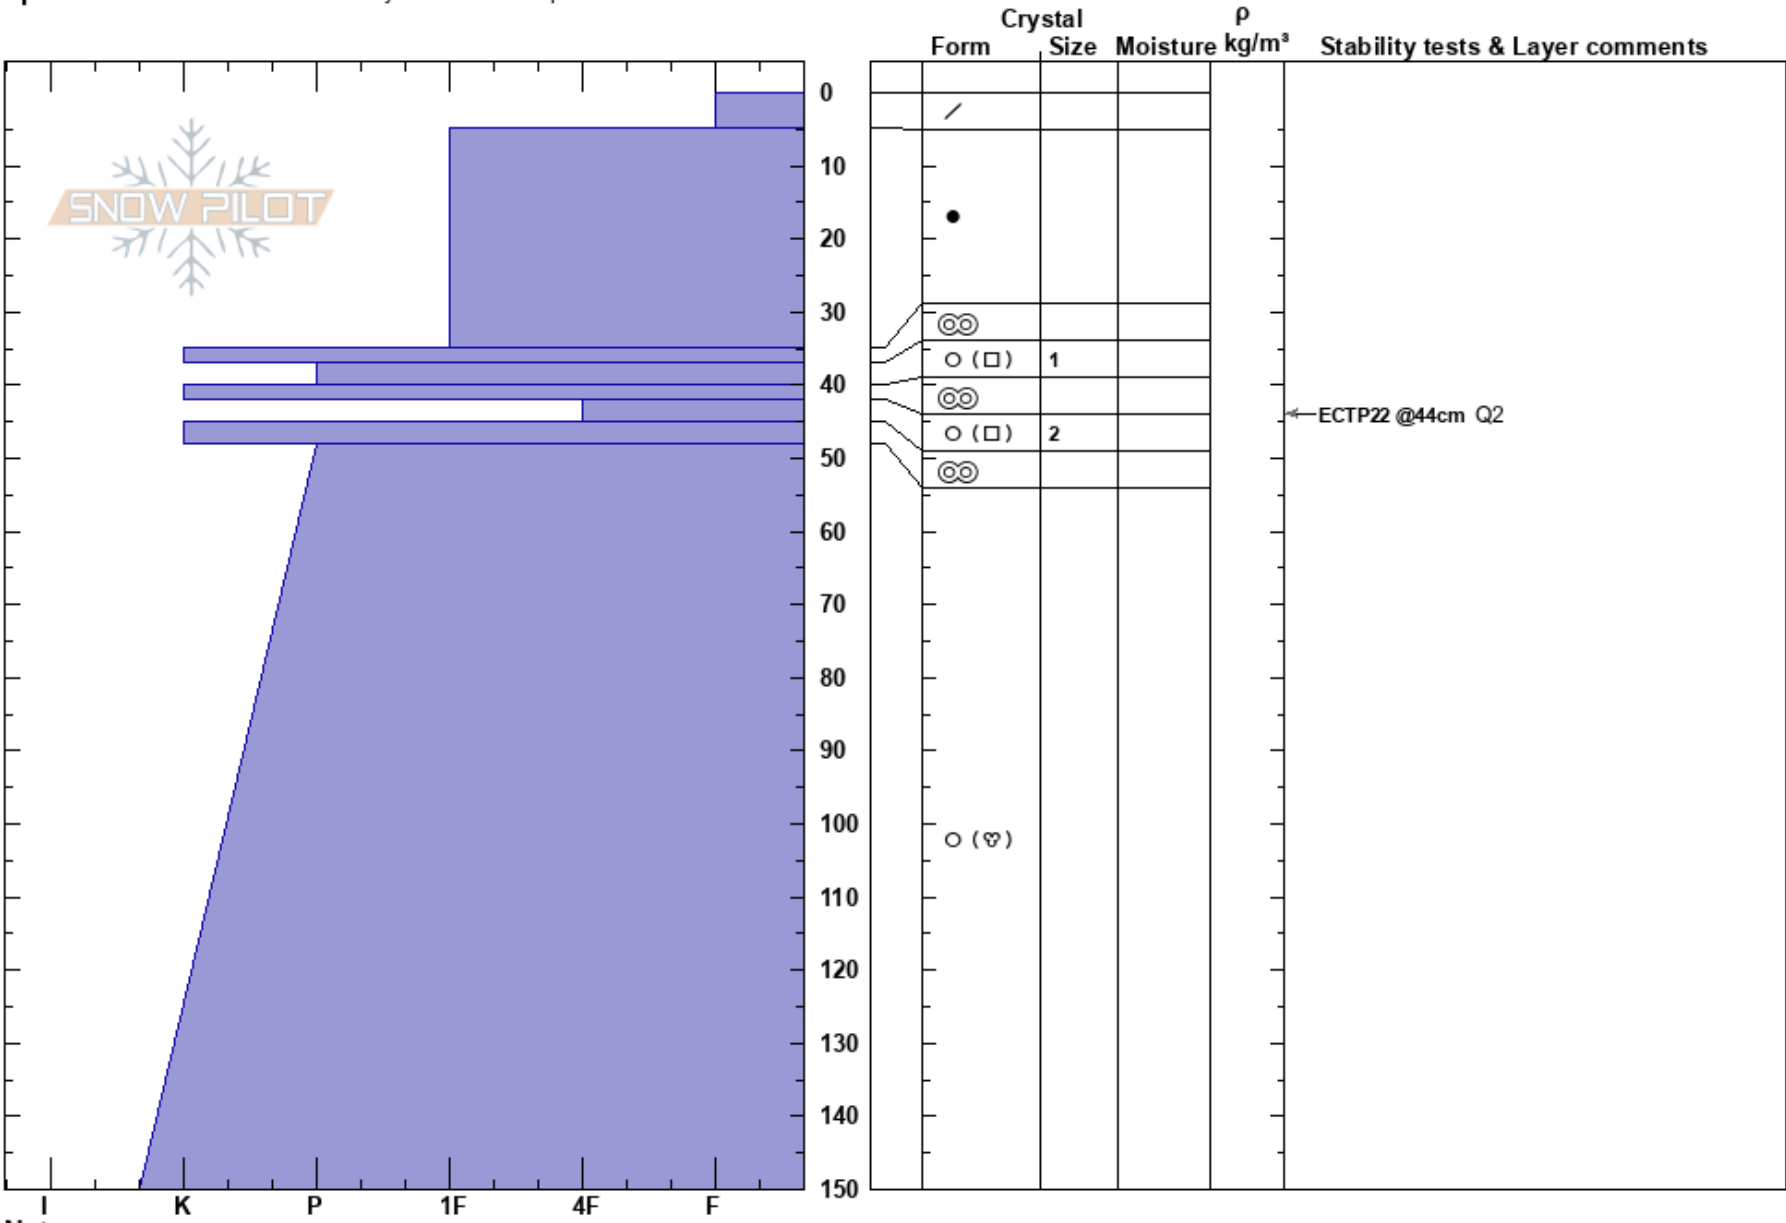

2017-03-08 Sennalandet Aanon Clausen
 Finnmark 08/03/2017 - 12:00
 Norway
Elevation: 300 m
Aspect: 140°
Specifics: Recent avalanche activity on different slopes

Stability: Fair **HS:** 150 **Layer Notes:**
Air Temperature: -5°C **PF:** 20
Sky Cover:
Precipitation: NO
Wind: NW