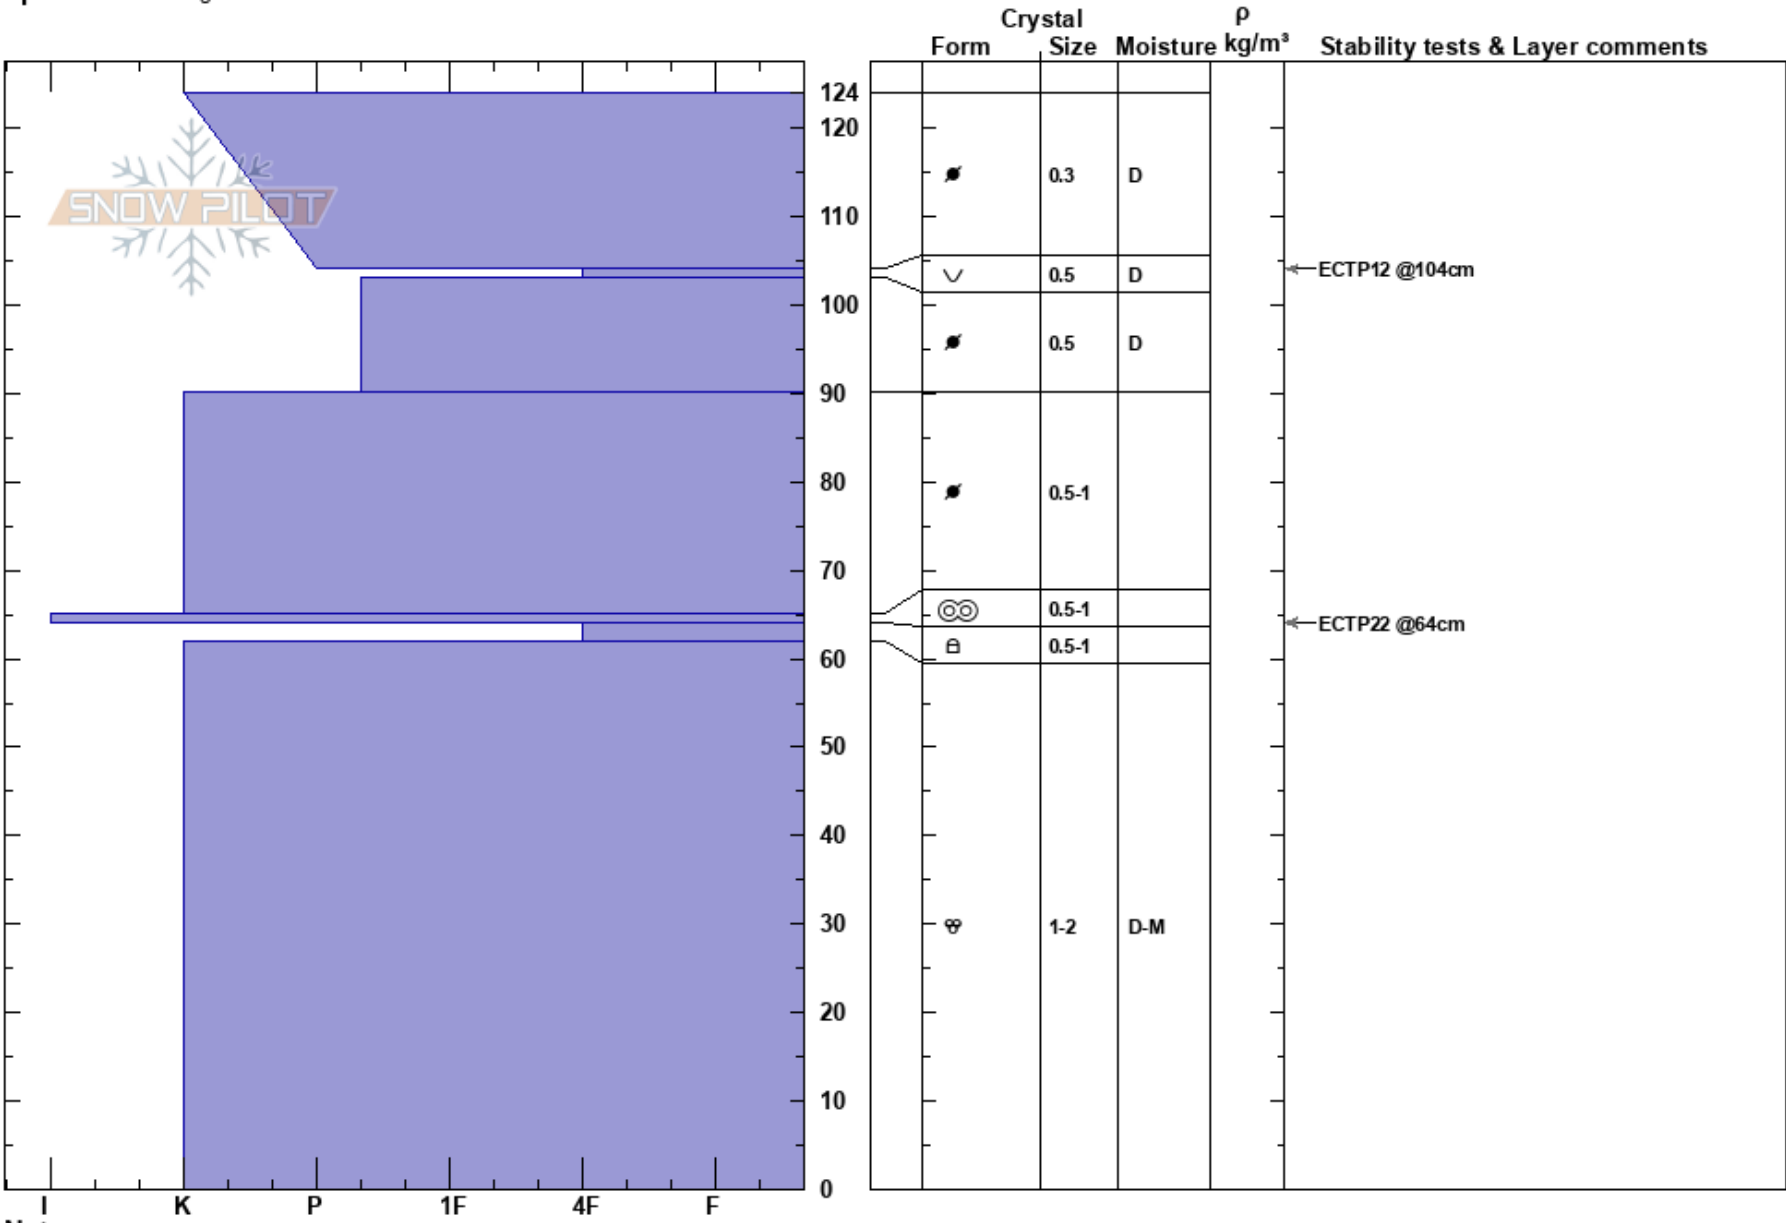

Høgeggi II  
 Voss  
 Norway  
 Elevation: 1091 m  
 Aspect: W  
 Specifics: Pit dug in a Ski Area

Olav Aga  
 07/03/2017 - 22:00  
 Co-ord: 32V 366265E 6762044N  
 Slope Angle: 10°  
 Wind Loading: no

Stability: **HS: 124** **Layer Notes:**  
 Air Temperature: -12°C **PS: 5** 104-103cm: Problematic layer  
 Sky Cover: CLR  
 Precipitation: NO  
 Wind: SE Light Breeze

Notes: