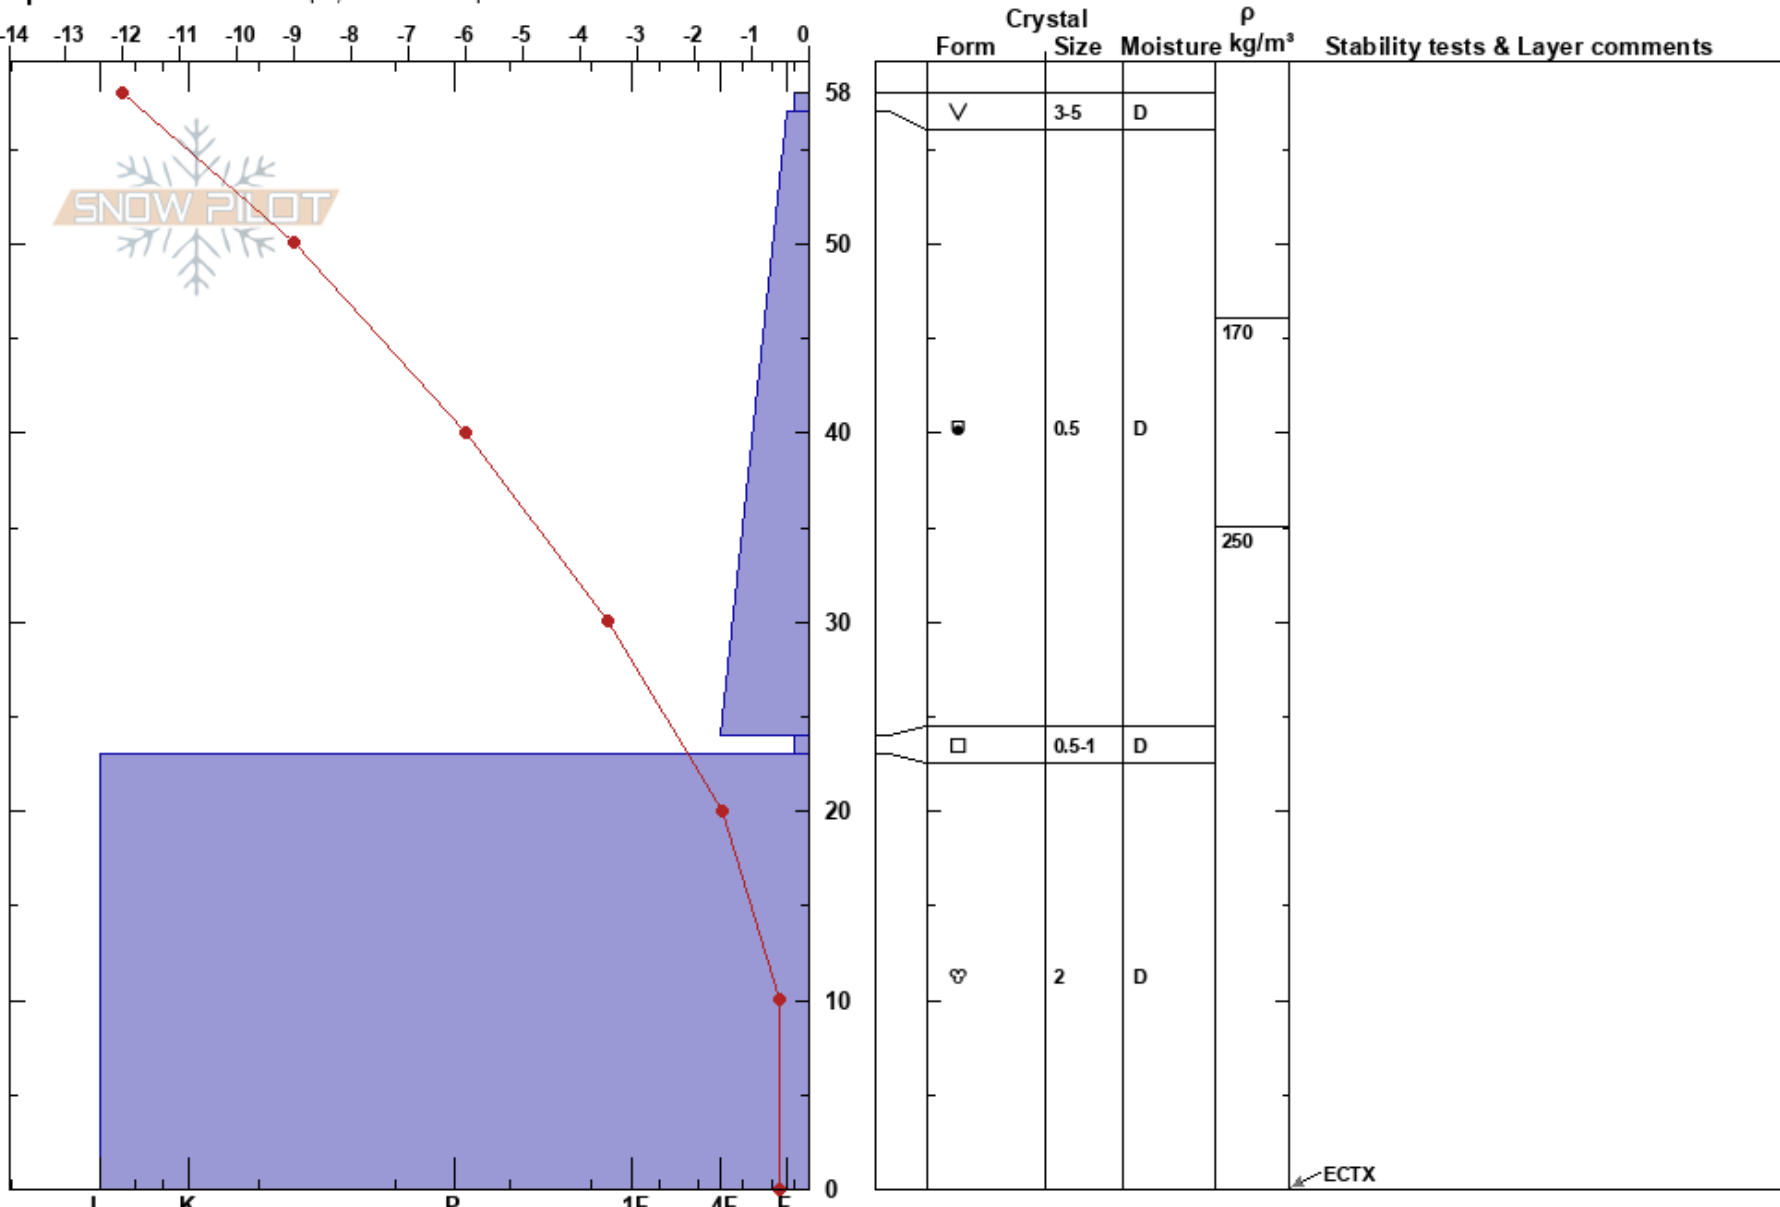

Fagerfjellet low  
 Tromsø mainland  
 Norway  
 Elevation: 44 m  
 Aspect: SW

Paul Velsand  
 07/03/2017 - 15:50  
 Co-ord: 33W 663223E 7722625N  
 Slope Angle: 5°  
 Wind Loading:

Stability: Very Good HS:58 Layer Notes:  
 Air Temperature: -2°C PF: 27 24-23cm: Problematic layer  
 Sky Cover: CLR  
 Precipitation: NO  
 Wind: Calm

Specifics: Ski tracks on slope; We skied slope

Notes: Hs iButton: 34 cm.

ECT: At shovel break after tapping, the column broke off in a very irregular plane.