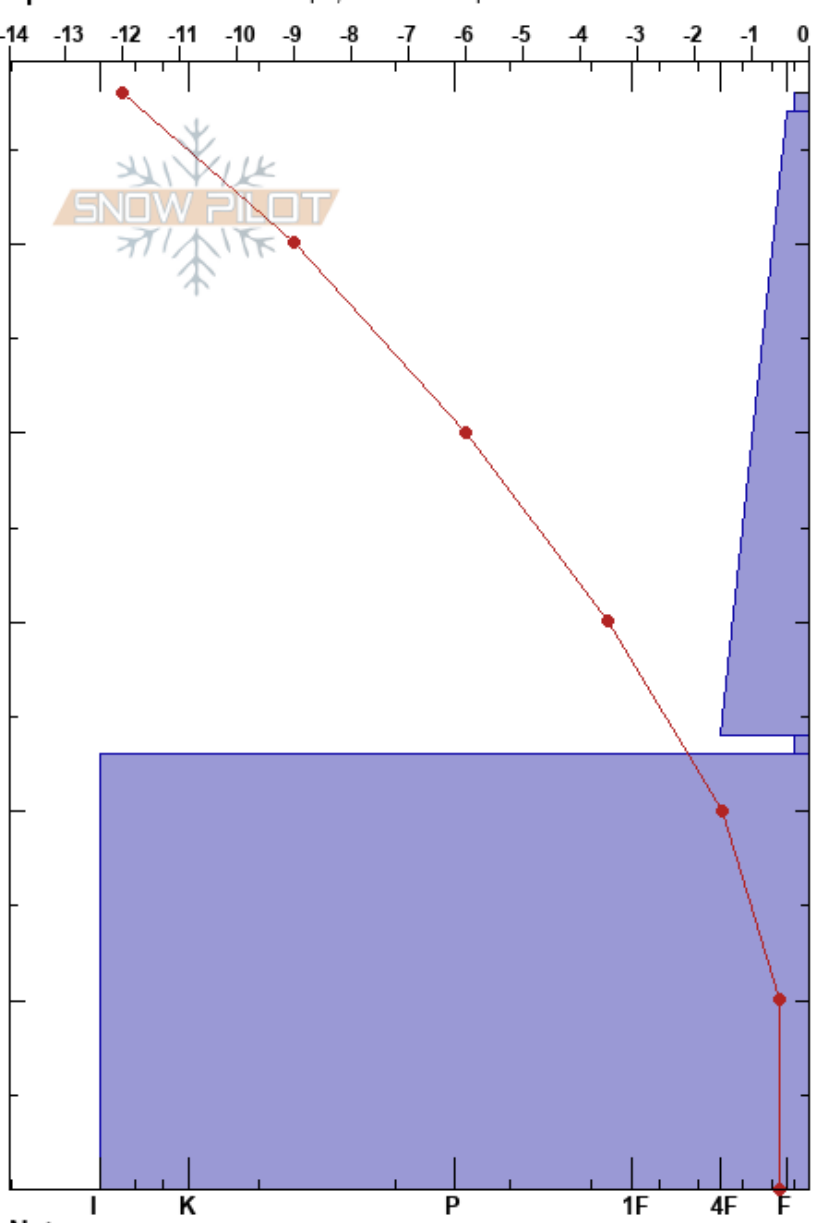

Fagerfjellet low
 Tromsø mainland
 Norway
 Elevation: 44 m
 Aspect: SW

Paul Velsand
 07/03/2017 - 15:50
 Co-ord: 33W 663223E 7722625N
 Slope Angle: 5°
 Wind Loading:

Stability: Very Good HS:58 Layer Notes:
 Air Temperature: -2°C PF: 27 24-23cm: Problematic layer
 Sky Cover: CLR
 Precipitation: NO
 Wind: Calm

Specifics: Ski tracks on slope; We skied slope

Form	Crystal		Moisture	ρ kg/m ³	Stability tests & Layer comments
	Size				
V	3-5		D		
				170	
☐	0.5		D		
				250	
☐	0.5-1		D		
☐	2				

Notes: Hs iButton: 34 cm