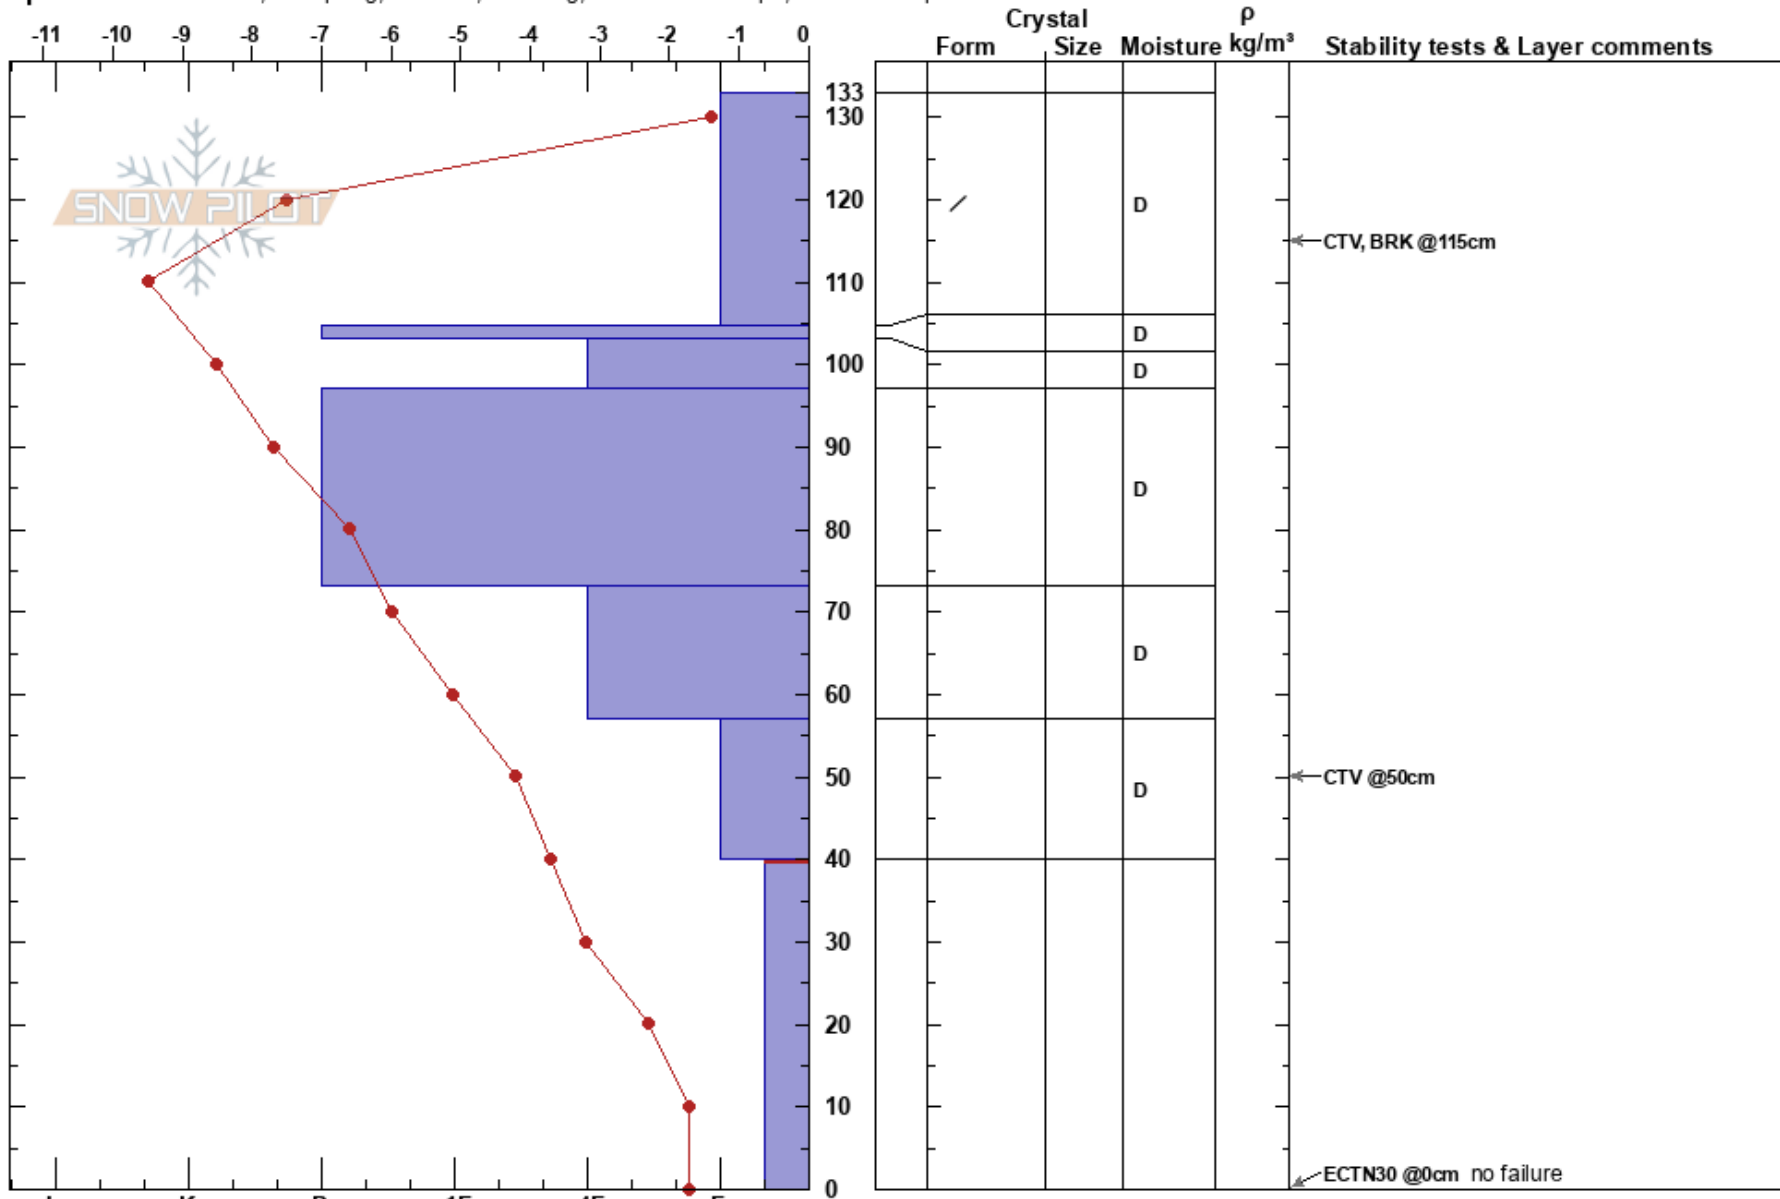

coonhill
 Vail/Summit County
 CO
Elevation: 11570 ft
Aspect: 80°

Dan Moroz
 02/22/2020 - 12:00pm
Co-ord: 39.68797N, -105.93357W
Slope Angle: 20°
Wind Loading: previous

Stability:
Air Temperature: -2°C
Sky Cover: FEW
Precipitation: NO
Wind: W Light Breeze

HS: 133
PF: 18 40-0cm: Problematic layer
PS: 3

Specifics: Practice Pit; Collapsing, localized; Cracking; Ski tracks on slope; We skied slope

Notes: Pit in wind loaded gully