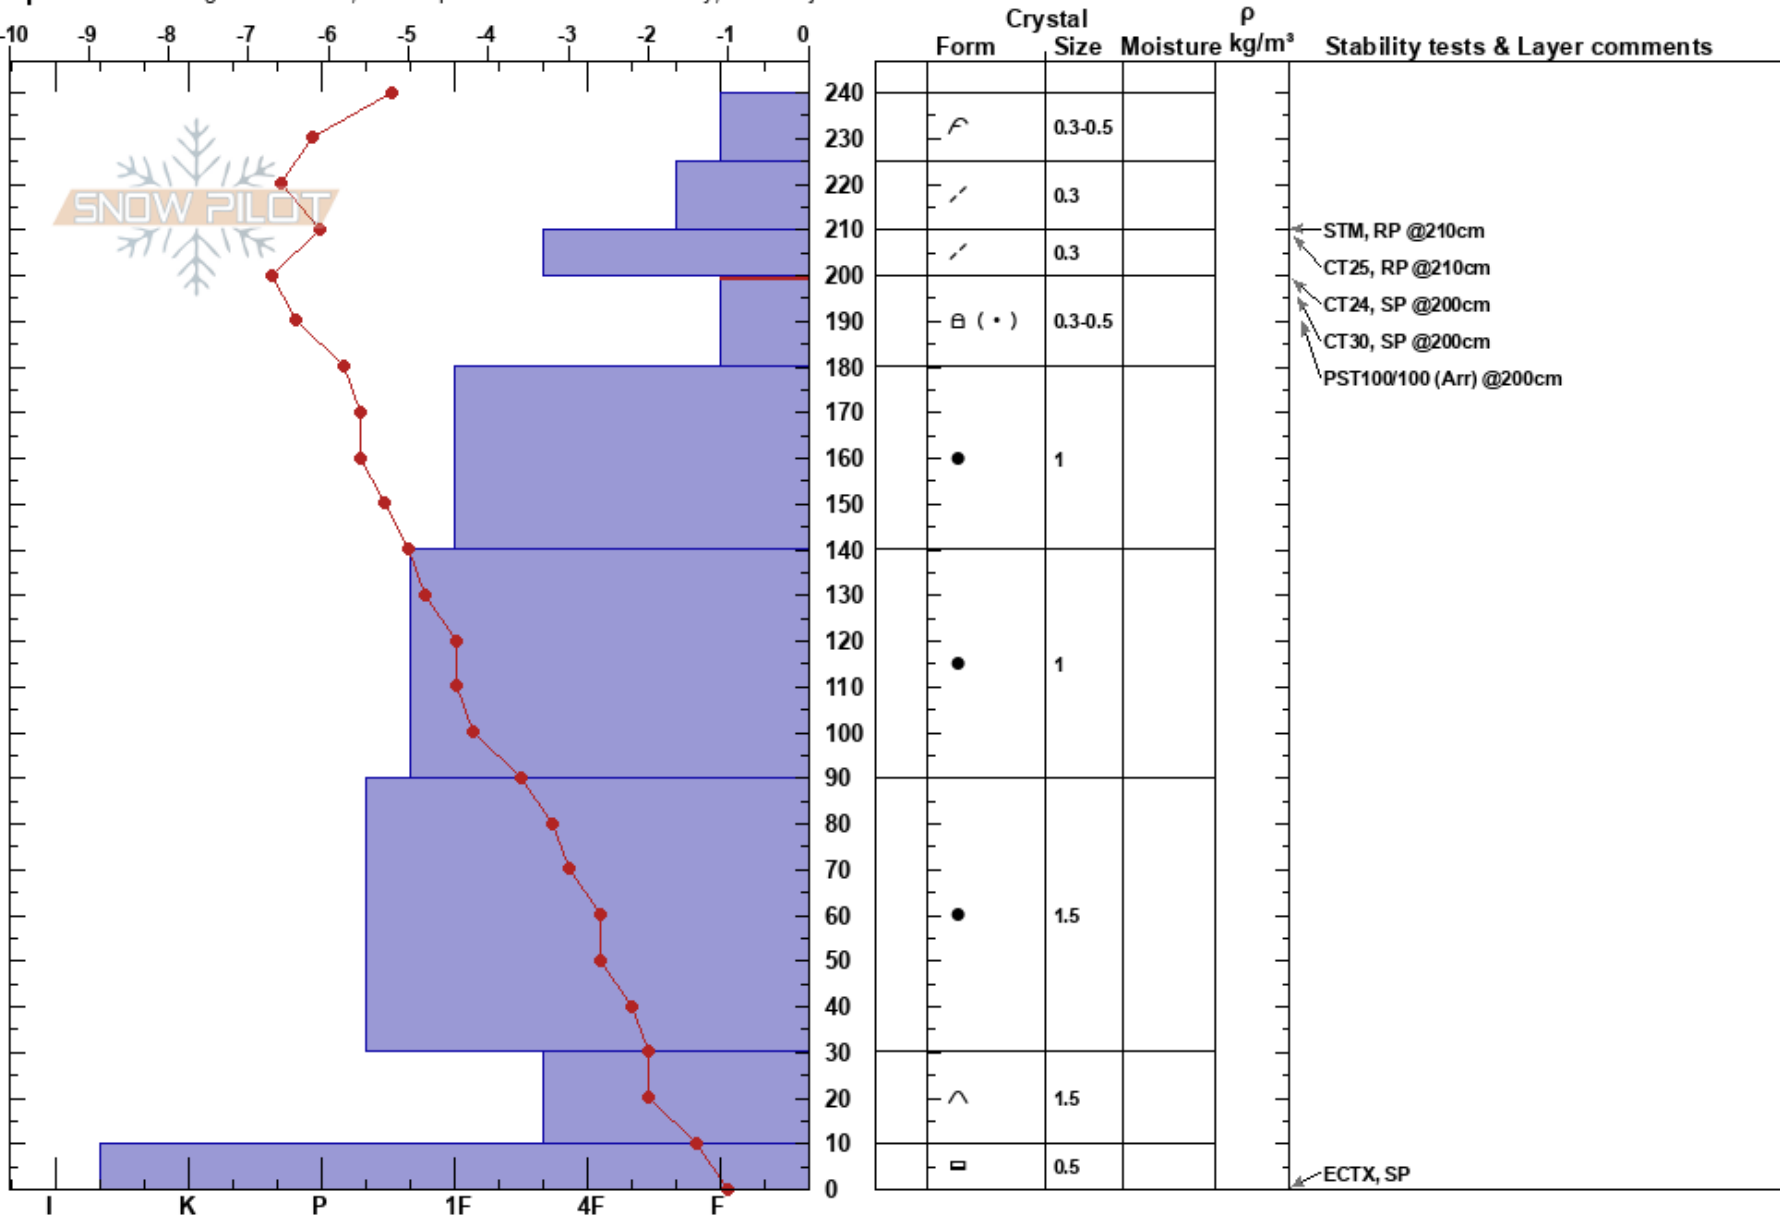

Upper Bowl Cat Track  
 Kachina Peaks  
 AZ  
 Elevation: 11550 ft  
 Aspect: 322°

David Lovejoy  
 03/05/2017 - 11:20am  
 Co-ord: 35.32632N, -111.67757W  
 Slope Angle: 32°  
 Wind Loading: previous

Stability:  
 Air Temperature: -4.5°C  
 Sky Cover: OVC  
 Precipitation: S-1  
 Wind: SW Strong

HS:240  
 PF: 35  
 200-180cm: Problematic layer

Layer Notes:

Specifics: Pit dug in a Ski Area; Pit is representative of backcountry; Pit is adjacent to avalanche

Notes: Pit was in a slightly loaded pillow