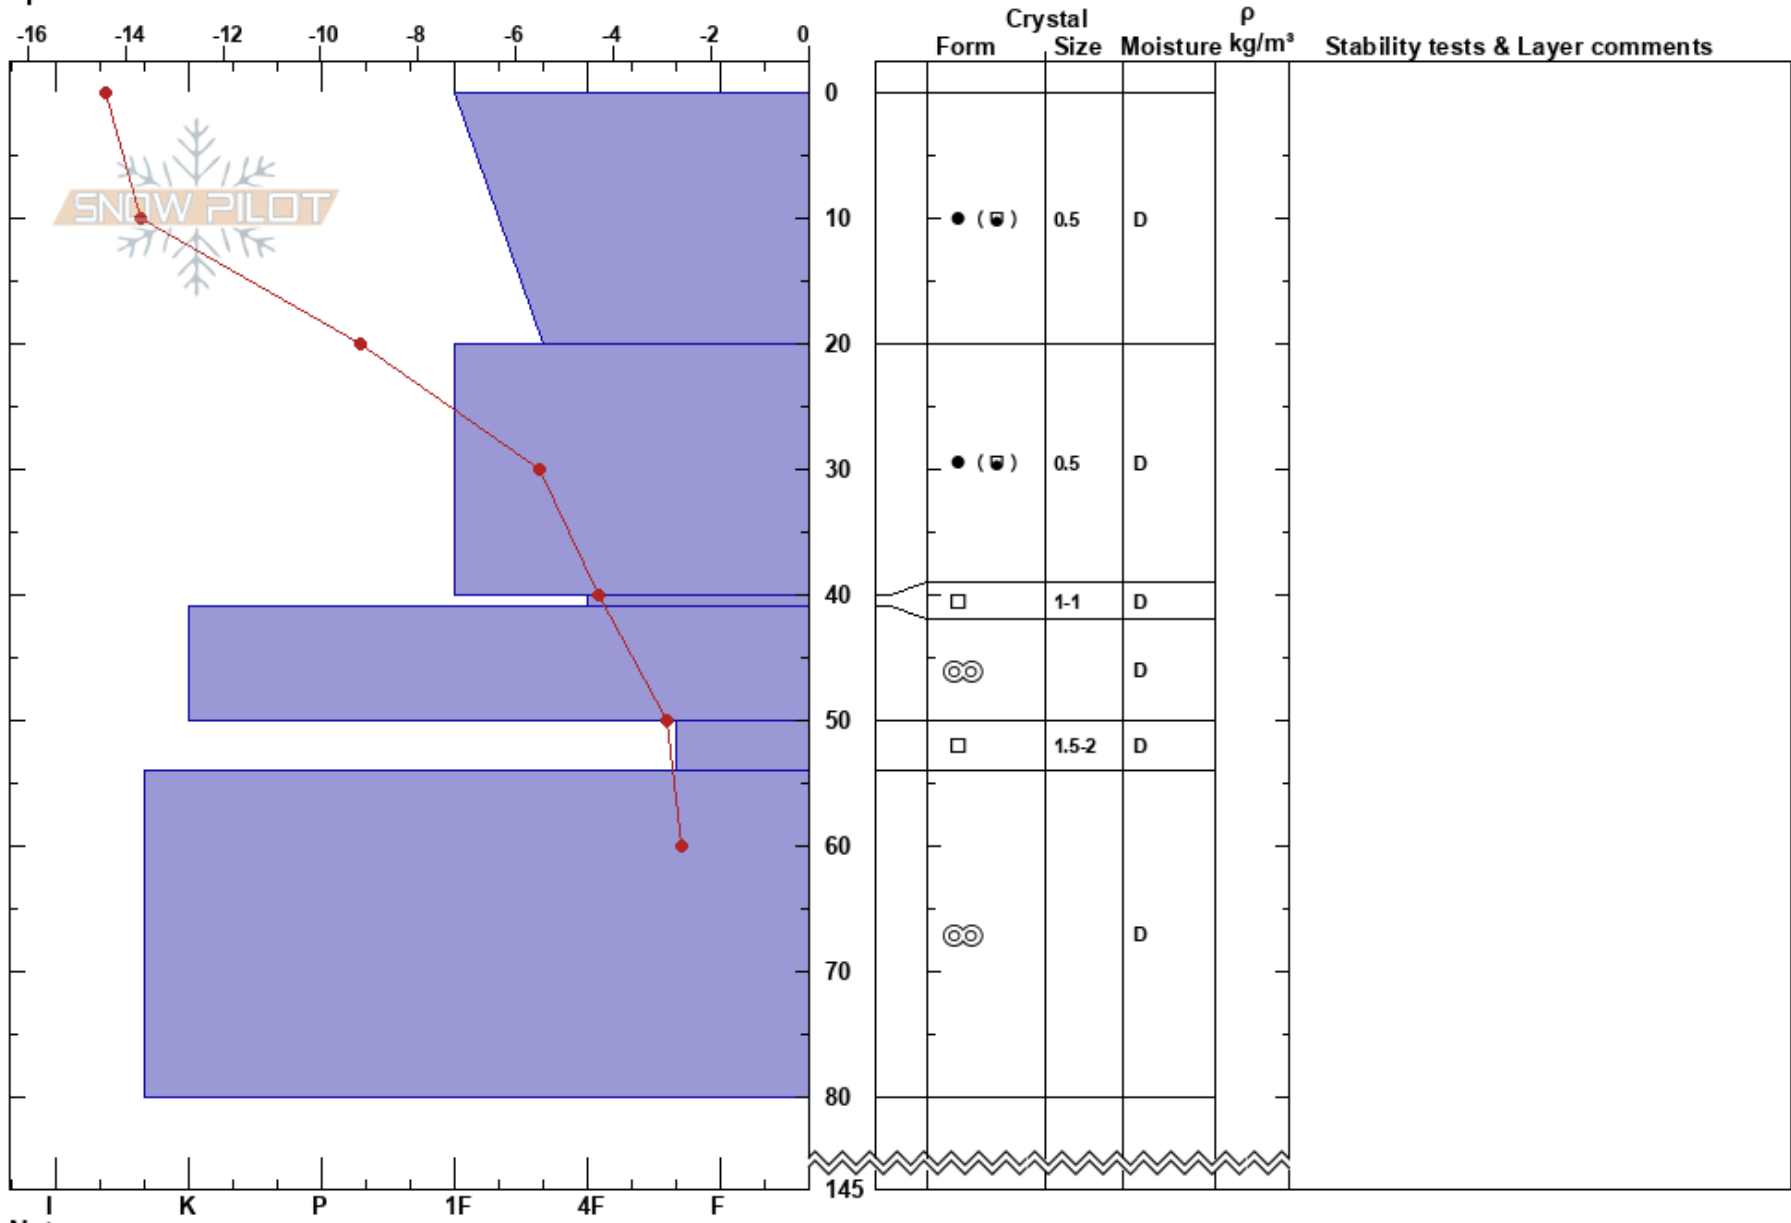

Høgeggi, 1000 moh NV
 Voss
 Norway
Elevation: 1000 m
Aspect: NW
Specifics:

Steinar Hustoft
 07/03/2017 - 14:00
Co-ord:
Slope Angle: 15°
Wind Loading: no

Stability: **HS:** 145 **Layer Notes:**
Air Temperature: -10°C **PF:** 15
Sky Cover: CLR
Precipitation: NO
Wind: S Calm