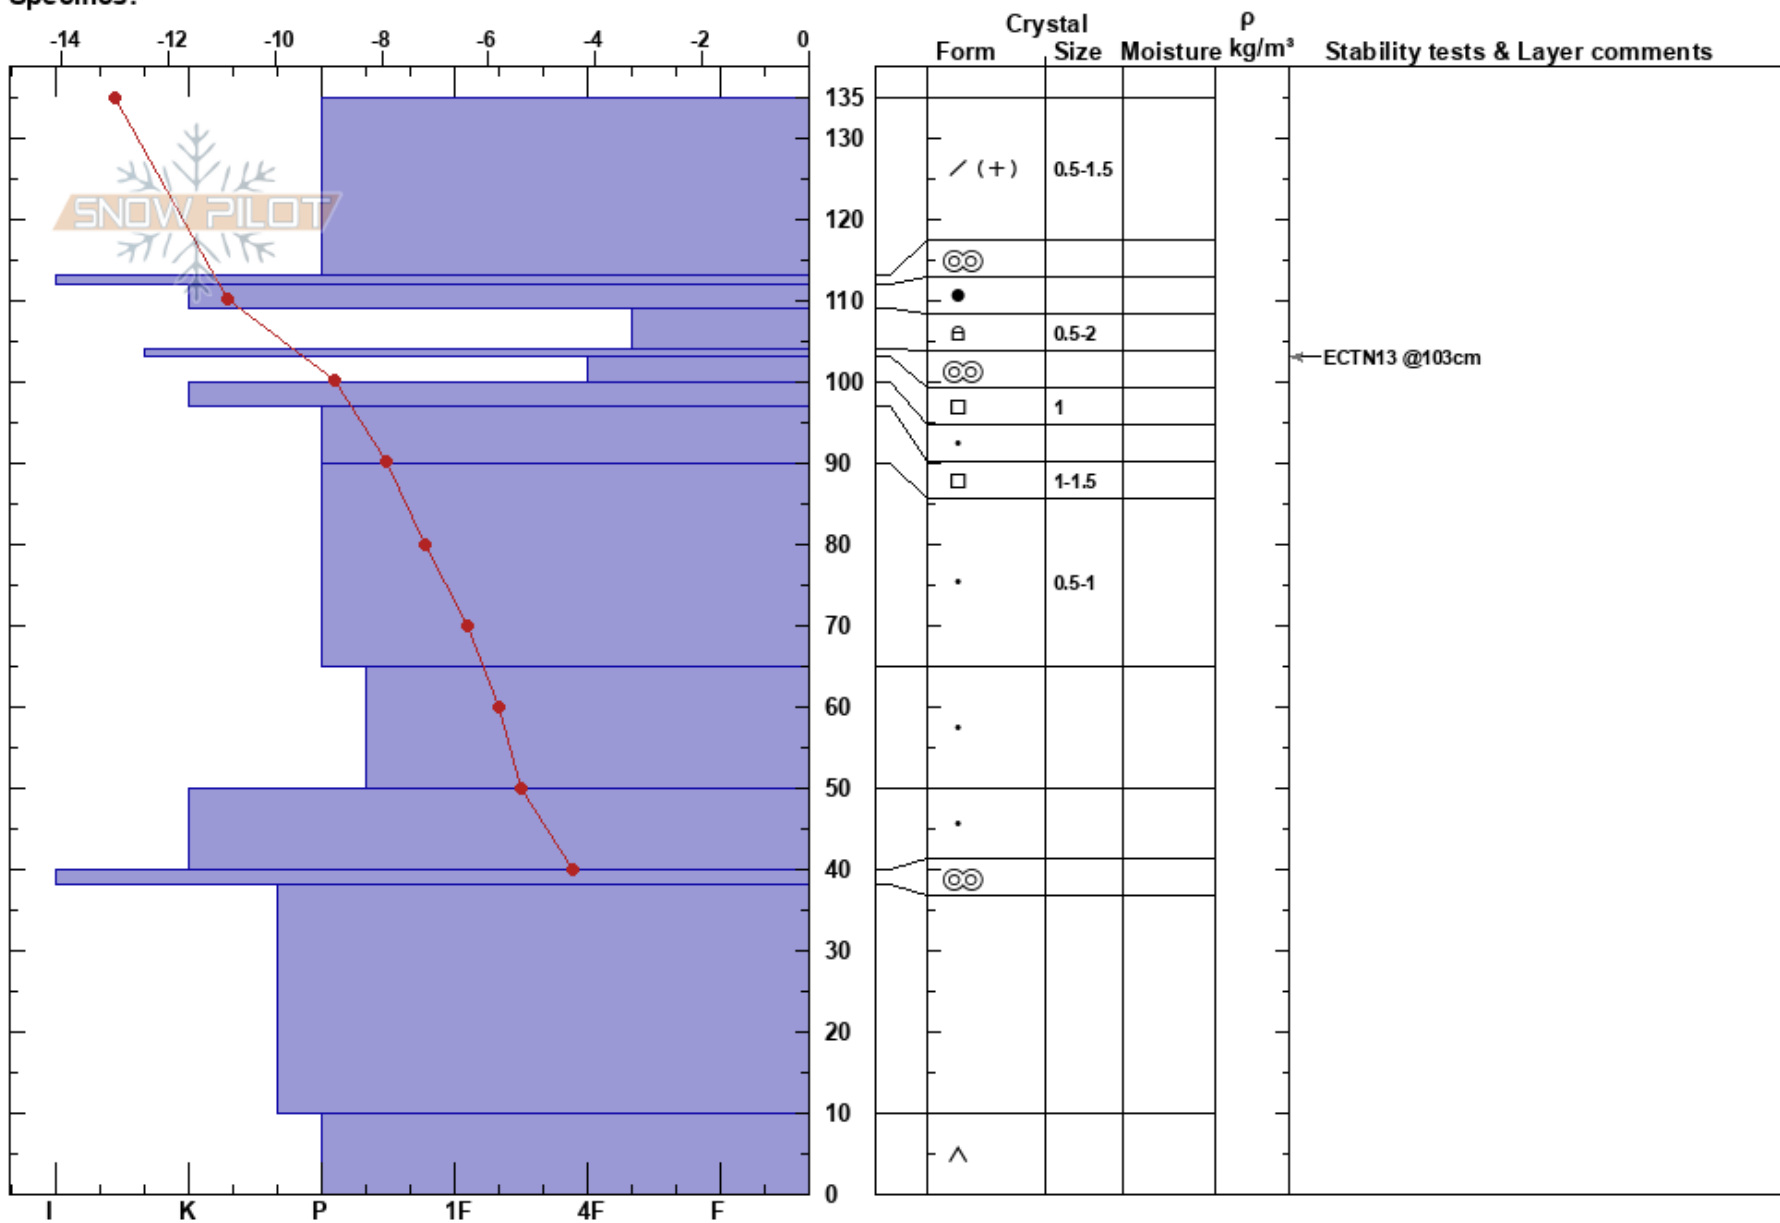

Kobäset 1000möh Ost
 Hemavan
 Sweden
Elevation: 1007 m
Aspect: E
Specifics:

Sam Hedman
 07/03/2017 - 10:00
Co-ord:
Slope Angle: 28°
Wind Loading: no

Stability: **HS:** 135 **Layer Notes:**
Air Temperature: -9°C
Sky Cover: CLR
Precipitation: NO
Wind: SE Moderate