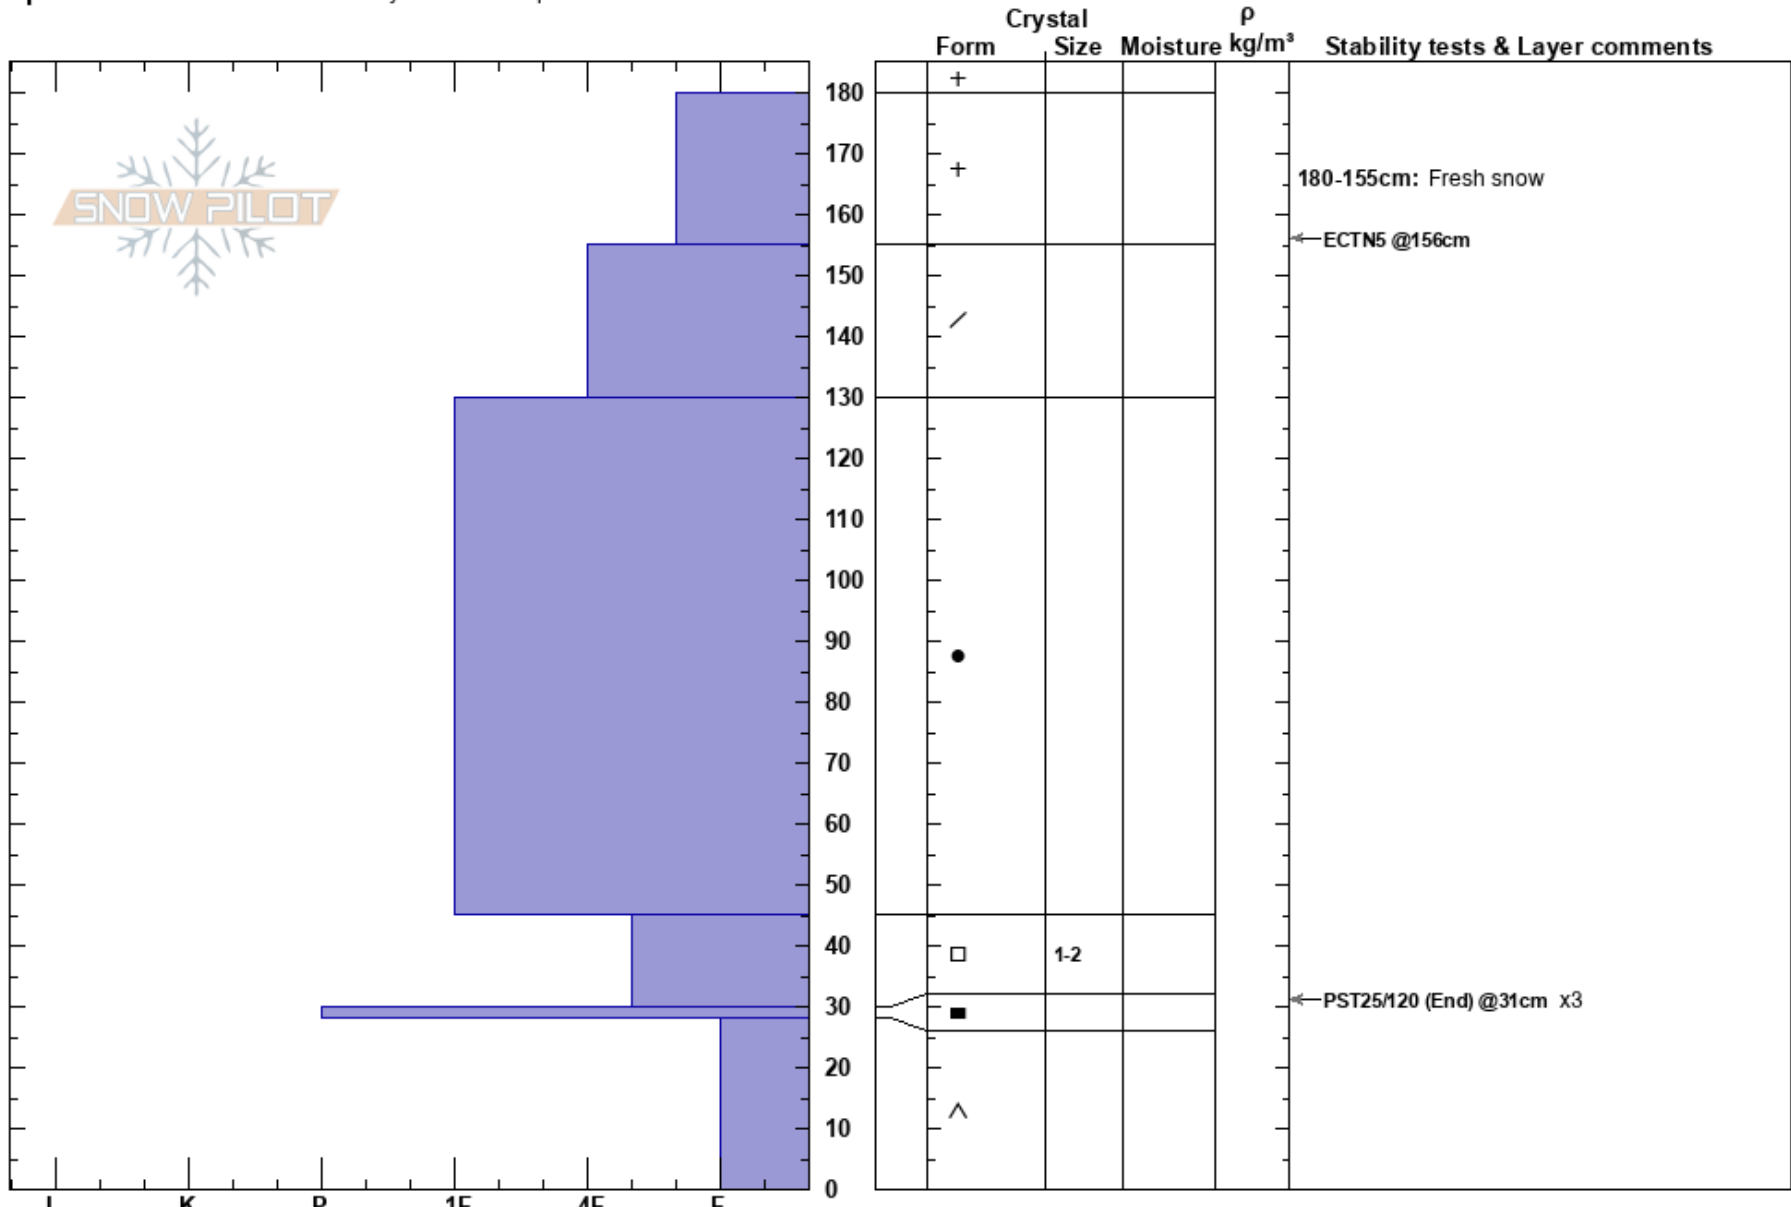

Station Crown Profile
 Bridger Range
 MT
 Elevation: 7800 ft
 Aspect: NE
 Specifics: Recent avalanche activity on similar slopes

Zachary Miller
 02/17/2020 - 12:30pm
 Co-ord: 45.95430N, -110.99440W
 Slope Angle: 28°
 Wind Loading:

Stability:
 Air Temperature:
 Sky Cover: OVC
 Precipitation: S1
 Wind: SW Calm

HS: 180
 Layer Notes:
 180-155cm: Fresh snow
 45-30cm: Problematic layer

Notes: Crown profile from HS-R4-D3-O avalanche near Flathead Pass. Estimated 1-2 days old at the time of finding.