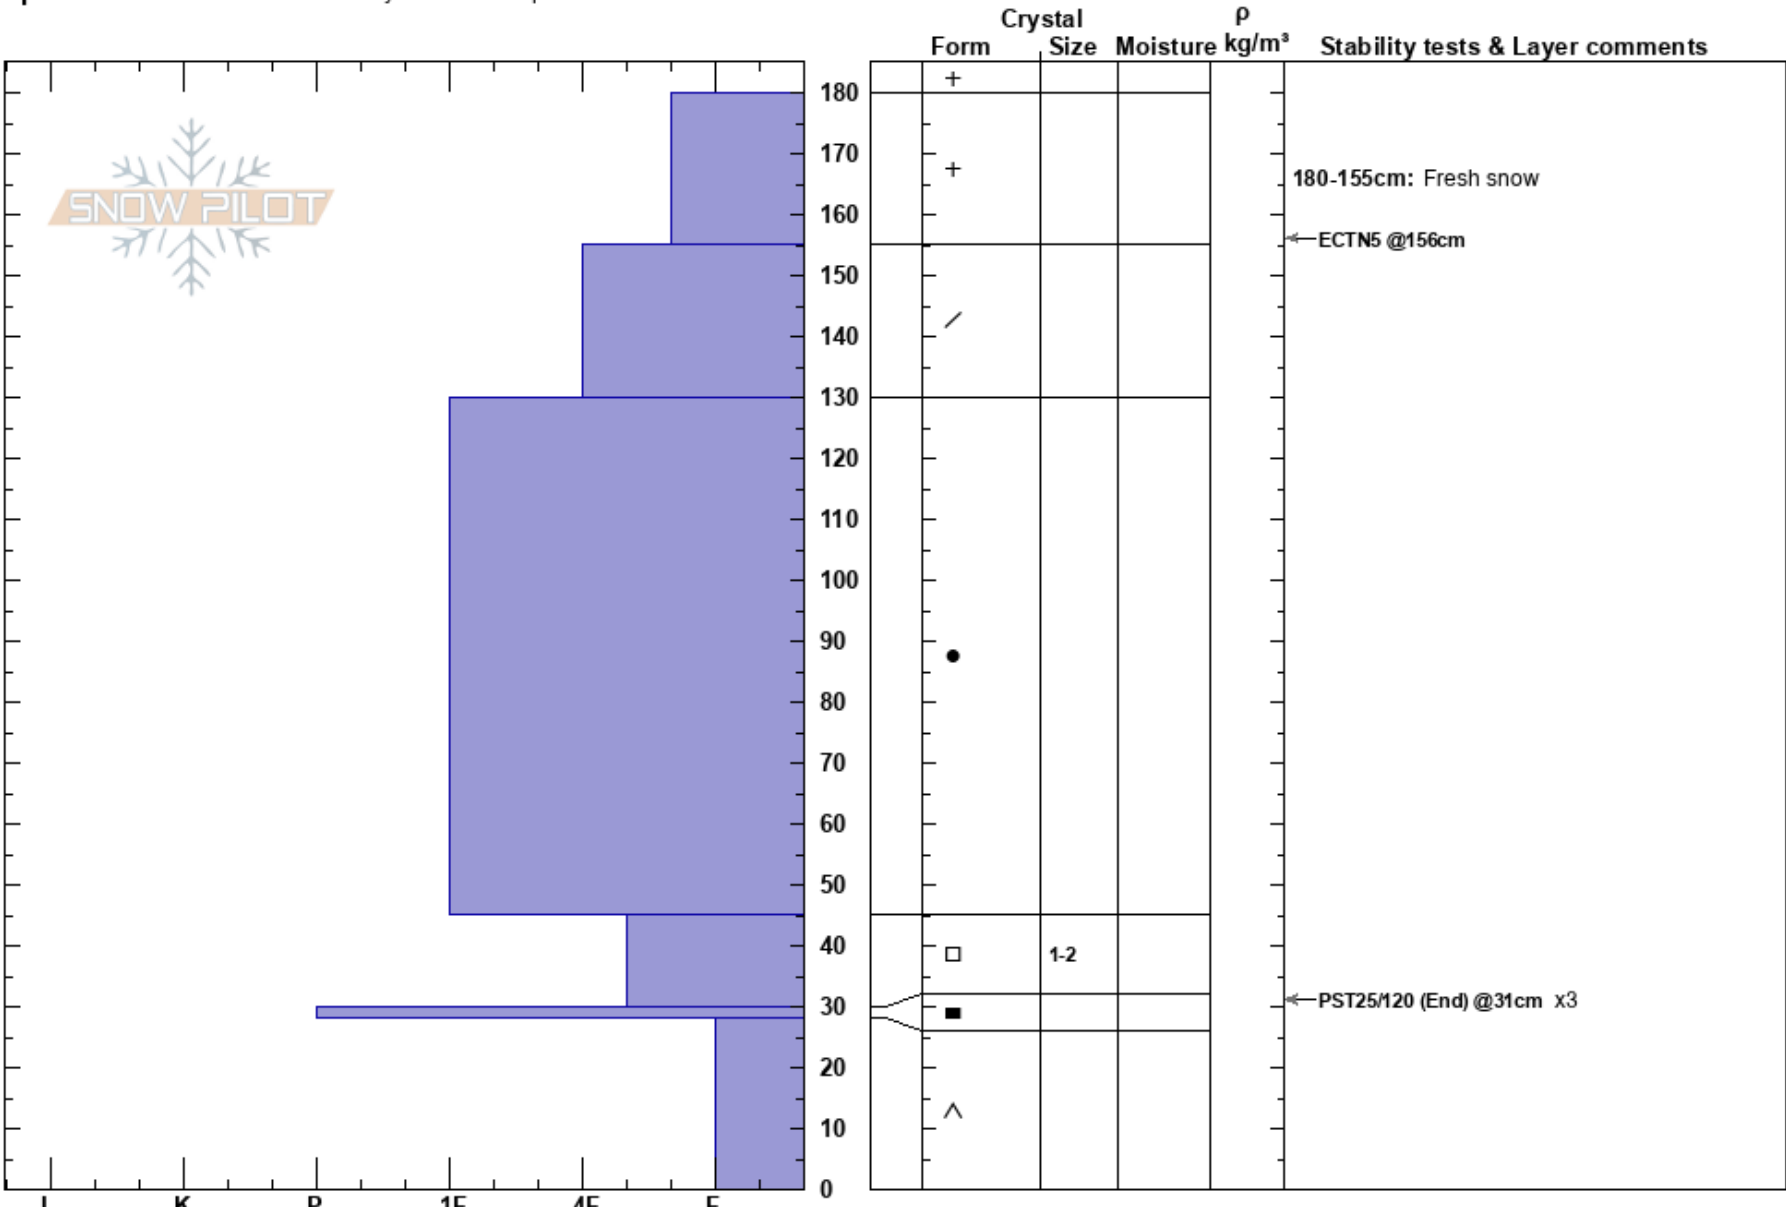

Station Crown Profile
 Bridger Range
 MT
 Elevation: 7800 ft
 Aspect: NE
 Specifics: Recent avalanche activity on similar slopes

Zachary Miller
 02/17/2020 - 12:30pm
 Co-ord: 45.95430N, -110.99440W
 Slope Angle: 28°
 Wind Loading:

Stability:
 Air Temperature:
 Sky Cover: OVC
 Precipitation: S1
 Wind: SW Calm

HS: 180
 Layer Notes:
 180-155cm: Fresh snow
 45-30cm: Problematic layer

Notes: Crown profile from HS-R4-D3-O avalanche near Flathead Pass. Estimated 1-2 days old at the time of finding.